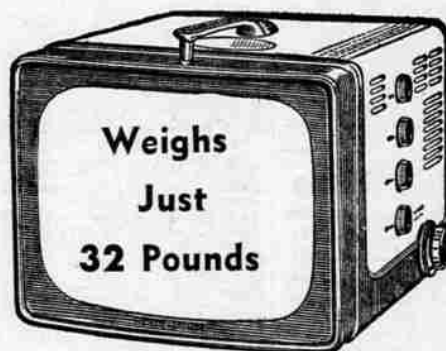

DELUXE MODEL 14T009

SAVE $20

105⁰⁰

10.00 DOWN EASY TERMS

The most useful TV ever . . . Goes where you go! One year guarantee on all parts! GE Portable TV prices start at only 99.95.