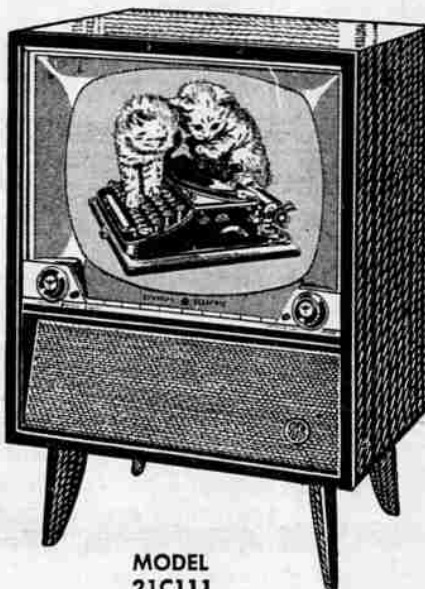

**Hurry! Quantities Limited!**

DELUXE MODEL 14T009

SAVE \$20

**105<sup>00</sup>**

10.00 DOWN EASY TERMS

The most useful TV ever . . . Goes where you go! One year guarantee on all parts! GE Portable TV prices start at only 99.95.