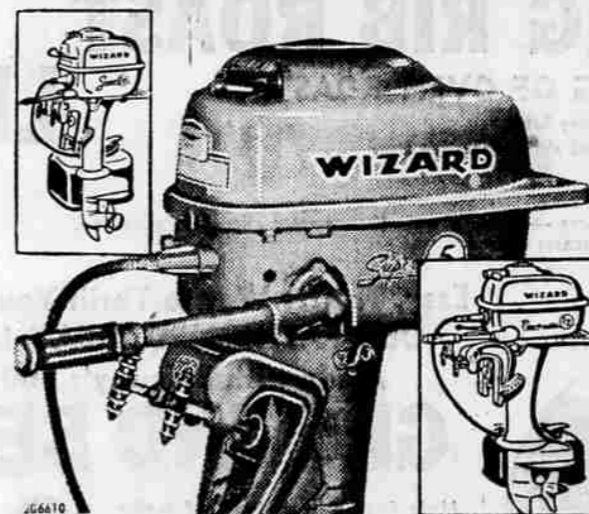

Western Auto! 1st for Fishermen!

Wizard Outboard Motors

Lightweight "Fishin' 5" for **169⁵⁰**
travelin' or trollin' Easy Terms

- Quiet 5 H.P. operation with twist-grip steering and speed control. Robot rewind starter. 2G6610
- Powermatic 12 H.P. Dual carburetor. 2G6637 **304.50**
- Super 10 H.P. Remote fuel system. 2G6634 **244.50**
- Super Power 25 H.P. 4-Cyl. power! 2G6650 **433.00**

Boat Safety Cushion **4¹⁹**

Life preserver - type. Excellent for boating, fishing. Colorful. 2G4001

1-Qt. Texaco Motor Oil **29^c**

Top-quality outboard oil! Use in any 2-cycle engine as gas additive. 2G5065

COMPLETE LINE OF NATIONALLY FAMOUS TACKLE Arbogast, Bronson, Heddon, Pflueger, Shakespeare and others

FISHING TACKLE - RODS - REELS

- Single Action Fly Reel 6785 **1.69**
- Gasting Reel V-7400 **49c**
- Gasting Rod V-7068 **2.98**
- Gasting Outfit ROD, REEL, LINE, PLUG - V-5860 **6.25**
- Landing Net, Aluminum V-9706 **1.89**
- Fishing Creel V-4166 **1.98**
- Spinning Line 4-lb. Monofilament—V-1830 **69c**
- Fly Line Size G - V-1739 **75c**
- Gasting Line 12-Lb. Test 50-yard spool - V-7602 **95c**
- Bamboo Poles, 12-ft. V-4437 **65c**
- Zebco Spinning Reel V-1529 **17.50**
- Penn Salt Water Reel 2V-3301 **12.95**
- Fisherman's Pliers V-6365 **92c**
- Salt Water Glass Rod 2V2109 **12.50**
- Insect Repellent Tube **65c**

Outboard Safety Chain **69^c**
Regular 89c

Single Tray Tackle Box **1⁹⁸**

Top quality seamless steel box with cantilever tray. Silver-gray. V9560

Group Your Purchase and Buy on Easy Terms!