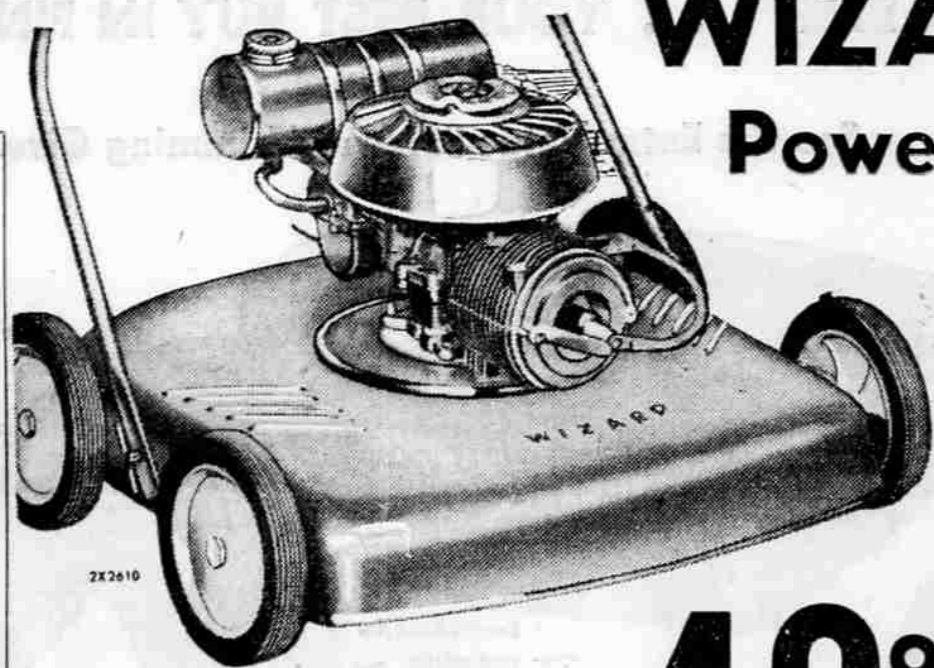

Western
Auto

The Family Store

Where You are sure of
High Quality
Fair Prices
Satisfaction Guaranteed

Everything For Outdoor Work And Play!

Come in Today and See Our Big Selections of Quality Merchandise for Home, Car and Outings... Sale Prices Good through Saturday!

WIZARD 17" Power Mower

Effortless handling makes this power mower ideal for the average size lawn. Its 2-cycle, 1.7 H.P. engine spins the Tornado blade at peak cutting efficiency. Three adjustable cutting heights, heavy-duty bearings, 14-gauge shatter-proof base with balanced wheels to prevent scalping. 2x2610

Western Auto
Low Price

49⁹⁵

5.00 down—1.25 wk.

Portable Radio
Regular 26.50 **23⁵⁰**

Unbreakable plastic case! Uses AC/DC or batteries. Green or maroon. D3523.4

50" Plastic Wading Pool
Regular 3.95 **2⁹⁵**

Vinyl plastic, electronically welded seams. 50" x 40" x 8". With repair kit. 2E1135

Folding Camp Stool
Regular 1.19 **98^c**

17" Portable Cooler Chest
Regular 7.95 **6⁴⁵**

Waterproof metal construction with enamel finish. 17" x 9" x 11 1/2" deep. 7G5280

Portable B-B-Q Grill
Regular 4.50 **3³⁹**

Compact, ideal for trips, camping. Folds into small unit with handle. 7G5470

10-Game Gym Set **31⁹⁵**

100% safe—heavy 2" tubular steel frame, reinforced corners. Durable finish. 2E3202