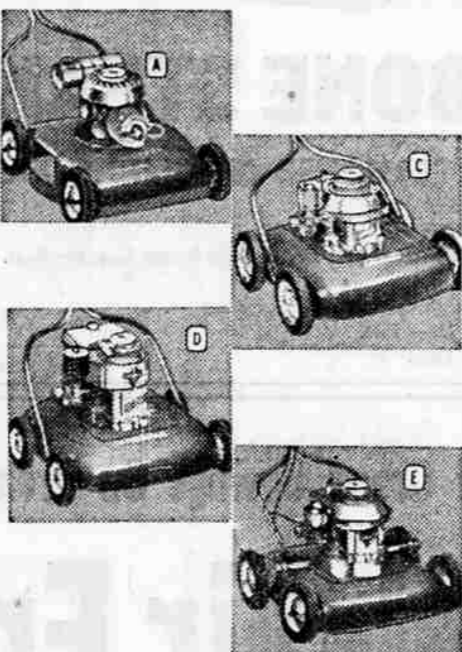

See the Complete Line of Wizard Power Mowers

- (A) Wizard 18" Side Trimmer. Enclosed inner steel ring. Leaf pulverizer included. 1 1/2 H.P. 4-cycle engine. 2X2615 **73⁵⁰**
- (C) Wizard 20" Warrior IV. Big, powerful 2 1/2 H.P. 4-cycle Clinton engine! Adjustable cutting heights. 2X2623 **94⁵⁰**
  2-cycle model. 2X2614 **62.50**
- (D) Wizard 18" Wildcat IV. Power-packed yet lightweight and easy to handle **73⁵⁰**
  4-cycle 1 1/2 H.P. engine. 2X2621
- (E) Wizard 20" Self-Propelled. All you do is guide it! 2 1/2 H.P. 4-cycle Clinton engine. Fingertip throttle and clutch control. Recoil starter. 2X2627 **129⁹⁵**

Buy Your Wizard on easy terms!

 2 1/2-Gallon Gasoline Can Regular 2.69 Detachable flexible 8" pouring spout. Removable filter. 5 Gallon Can 2.75 2G4503.8	 Soaker Sprinkler Regular 1.29 98^c Vinyl plastic 20 ft. length. Provides proper soaking near shrubs, walks, etc. X1164	 One Gallon Picnic Jug Regular 2.69 1⁹⁸ Keeps contents hot or cold for hours! Aluminum cup top. Plastic handle. 7G5234	 Steel Hose Hanger Regular 80c 59^c All metal, easy to hang in garage or basement. Holds up to 100-ft. X1191	 Wire & Canvas Grass Catcher Regular 1.98 1⁴⁹ For all hand mowers. 12-18". Collapses for easy storage. Galvanized bottom. X1245