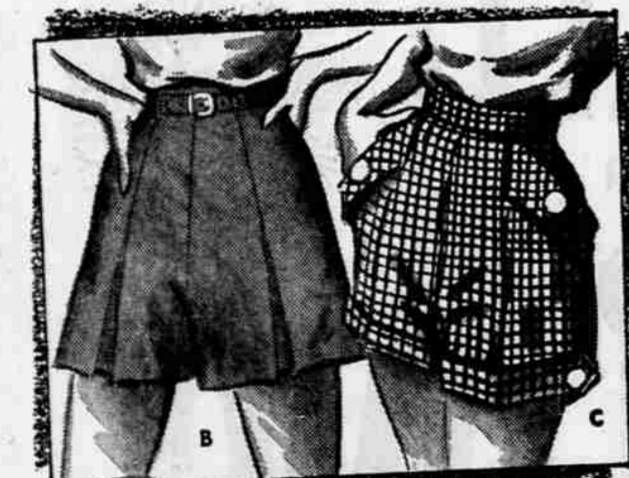

Newberry's **MAY SALE**

Low price tags in bloom... greatest

YOU CAN'T BEAT THIS PLAYCLOTHES TEAM:

THE POPLIN MIX & MATCH ENSEMBLE

SHORTS & HALTER

1.98
EACH,

Solid color poplin shorts with corded trimming and contrasting stitching. Smart solid color sun-back halter to go with them. What a team! Get Terra Cotta Brown or Fern Green and mix or match. Halter also comes in lovely Turquoise. Shorts have zipper; halter, Johnny collar. 10-18.

OFFICIAL
Badminton Set
$4.49

Complete with official size net, 2 top flight shuttle cocks and 2 championship Green Robbin badminton rackets in a plastic bag container. All top quality for back yard fun.

BLACK
Glamour Prints
with assorted gold finish
Values to 89¢ yd.
47¢ yd.

A lovely assortment of modern prints all washable, pre-shrunk fabric, suitable for summer shirts and dresses.

Attractive Summer
Play Bra
Special **77¢**

Fancy strapless bra with contrasting color trim, cut for style and comfort, in colors of summer blue, attractive red, and cool prints. Sizes 32 to 38. A and B cups.

FULL SIZE
Attractive, Gay
Shower Curtains
Reg. $1.98
On Sale **$1.19**
At **1** ea.

6 ft. x 6 ft. Made of heavy, durable, soft flexible plastic in a fitting fish pattern and a cute floral design in assorted colors.

Memorial Day Wreaths

2.29 to 2.98

A lovely selection of wreaths and sprays in boxes to mail or to carry. All long lasting and appropriate for Memorial Day. We also have 1.98 floral baskets.

May Curtain Clearance Sale