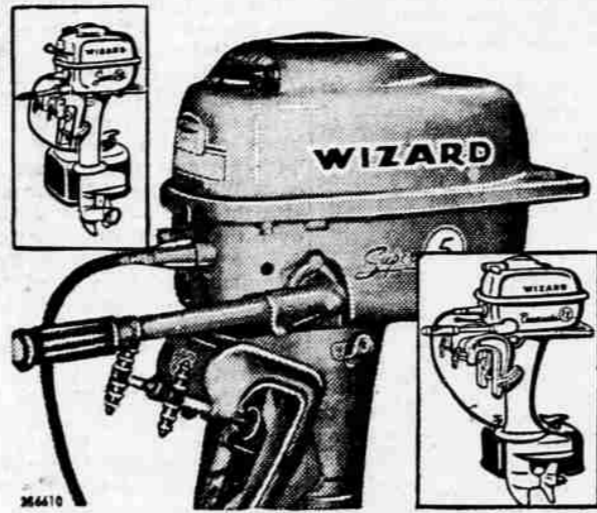

Western

Auto

The Family Store
... where you are sure of High Quality Fair Prices Satisfaction Guaranteed

SHOP OUR COMPLETE LINE OF SUMMER VALUES!

Hundreds and Hundreds of Timely Needs for Car, Home and Outdoors . . . Shop Now! Special Prices Good Through Saturday!

Wizard Plastic Hose **1.49**
Regular 1.98
Made for years of service . . . lightweight & weatherproof! Brass couplings. 2X1625
Big Selection, 1.69 to 7.69

LAWN AND GARDEN NEEDS

All-Brass Hose Nozzle
Satin finish wrought brass, adjustable spray. X1135. Reg. .65 **.49**

20' Soaker - Sprinkler
Heavy gauge vinyl plastic brass connections. X1164. Reg. 1.29 **.98**

3-Arm Lawn Sprinkler
Scientific "raindrop" coverage over area 40' in diam. Easy-gliding base X1184 **2.39**

14" Weed Cutter
Hardened steel blade securely riveted to 30" polished hardwood handle. X1475 **1.29**

Dandelion Cutter
13" hardwood handle. Sharp V-notch blade. X1651 .54
42" Long Handle X1652 .75

3-Way Sprinkling Can
Full 8-qt. galvanized. Extra watering head. X1190. Reg. 2.85 **1.98**

6' Folding Lawn Trellis **1.35**
Perfect for training roses, vines, plants! Weatherproof cedar—collapse! X1300

Wizard Outboard Motors

Lightweight "Fishin' 5" for travelin' or trollin' **169⁵⁰**

Quiet 5 H.P. operation with twist-grip steering and speed control. Robot rewind starter. 2G6610
Powermatic 12 H.P. Dual carburetor. 2G6637 **304.50**
Super 10 H.P. Remote fuel system. 2G6634 **244.50**
Super Power 25 H.P. 4-Cyl. Power. 2G6650 **434.50**