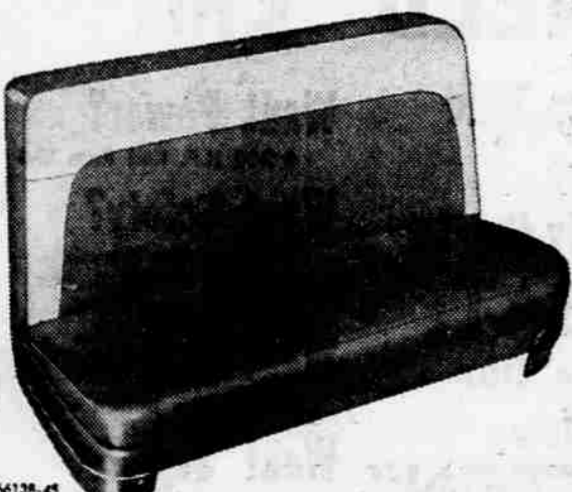

Plastic Seat Covers

1956 Wizard patterns in woven saran plastic... **17⁹⁵**

Featuring Flex-Fit vinyl sides for a custom fit on every car! Vinaflex top cap and face trim in new leather grain pattern. Choice of rich blue, green or red. Rayon skirting and back N6613B-45R.
Easy terms with as little as 3.95 down, 1.25 weekly