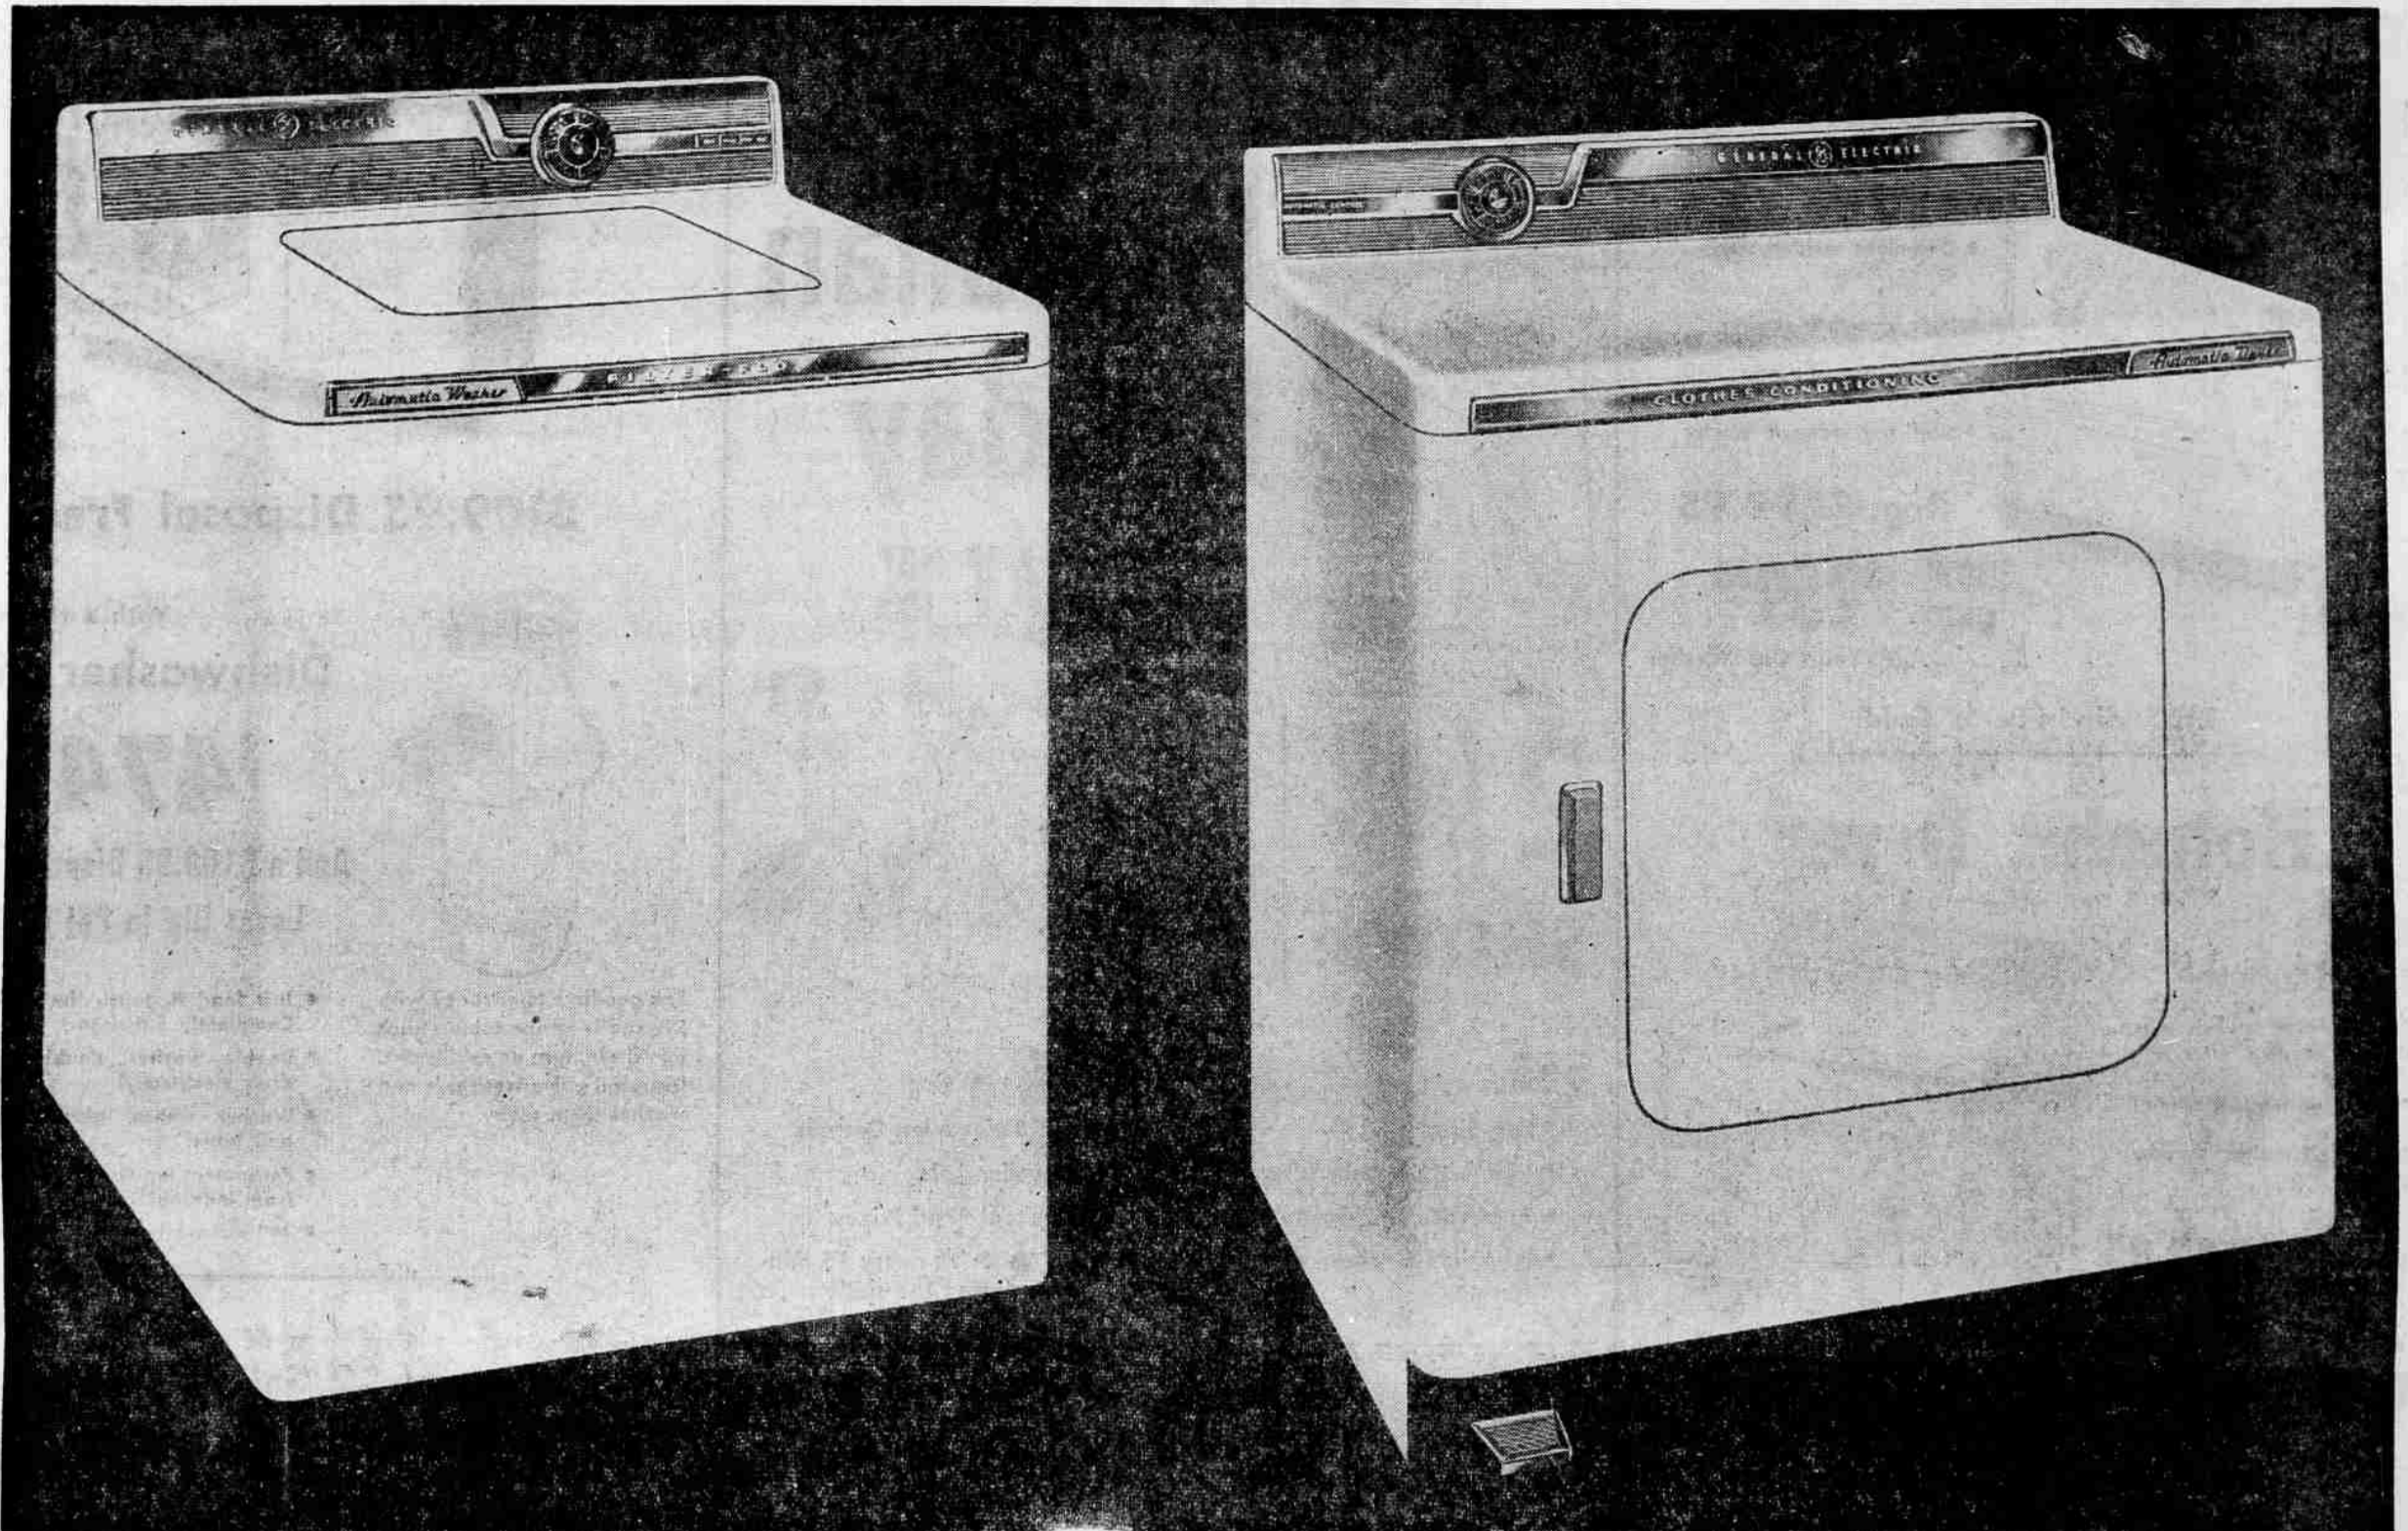

## AUTOMATIC FILTER-FLO WASHER

HOME APPLIANCE  
LOW PRICE ONLY

**\$219<sup>95</sup>**

PRICE INCLUDES  
ONE YEAR'S SERVICE

Now the marvelous new G-E Filter-Flo cleans and recleans wash water; removes lint before it can settle on your wash. The Filter-Flo washing system circulates and filters the water at the rate of six gallons every minute to make sure your clothes come out clean, white and bright.

BIG CAPACITY, TOO! G-E gives you over 50% more clothes capacity (10 pounds) than many other automatics; means you can do more at once... save splitting many washes into two loads; Water Saver Control lets you select water levels from 11 gallons for small washes up to full capacity for big washes. Only G-E gives you so much for your money.