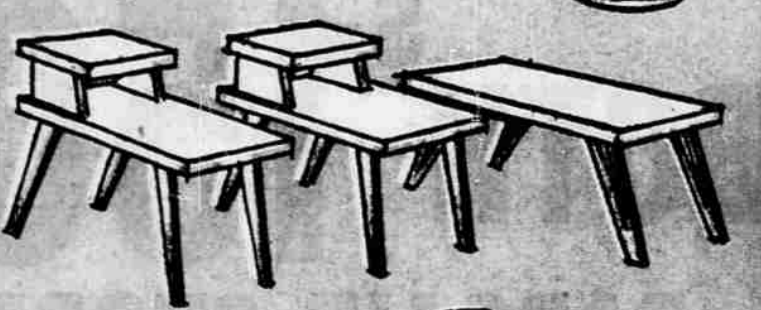

Two-tier step-end tables with beautiful embossed top. All tables are in lined oak with lifetime no-mor plastic tops in true wood grain lined oak. Two large pool-style modern sofa cushion pillows gorgeously ensembled with upholstery.

ORDER BY MAIL

IMMEDIATE DELIVERY — GUARANTEED SATISFACTION
Use this order form if you cannot come in.
BARNEBURG & ANDREWS, 6th and Front Sts., Medford, Oregon
Gentlemen: Please reserve for me the 14-piece Barneburg & Andrews Tempo Group as advertised, and send further information and fabric swatches. Check terms desired.

- ☐ Full amount.
- ☐ Charge to my account.
- ☐ Enclosing $5.00 deposit to reserve group.
- ☐ Easy monthly payments.
- ☐ 30-60-90 day payment plan.

State credit references _____

Employment _____

1. SEND FOR FABRIC SAMPLES:
   Check color and fabric choices for chair and sofa sets:

☐ Textured Wool Frieze	☐ White	☐ Metallic Tweed	☐ Coral
☐ Forest Green	☐ Ice Pink	☐ Pink	☐ Gold
☐ Lipstick Red	☐ Rose Beige	☐ Brown	
☐ Charcoal Grey	☐ Copper	☐ Turquoise	
☐ Cocoa Brown	☐ Gray	☐ Chartreuse	☐ Dark Green
☐ Color choice of 9 x 12 shag rug:	☐ Yellow	☐ Blue	☐ Gold
☐ White	☐ Light Green		

3. All other pieces are to match color ensemble:

Name _____
Address _____
City _____

A $400 VALUE!
$5 DEPOSIT
HOLDS THIS GROUP
for future delivery

$299

FOR ALL 14 PIECES COMPLETE

FREE!

**PAY JUST $3.50 A WEEK!
SAVES YOU A FULL $150**

SHAG RUG!

9x12 ROOM SIZE

This is free — given only with this group and only this time. This beautiful shag rug adds the perfect finishing touch to your matchless new living room ensemble. Gorgeous color tones of grey, white, chartreuse, light green, dark green, yellow, gold, or blue, are available in this lovely rug to handsomely background your choice of color in the luxurious sofa and chair set . . . Barneburg & Andrews 1956 Tempo Group!

FREE DELIVERY!
ANYWHERE
In OREGON and NORTHERN CALIFORNIA

We Give
S & H GREEN STAMPS

Take all its beauty into your living. Take all its usefulness into your home. Go back to the room scene. Look at what you see — then see it—so much more glorious in true life than the picture can show. Barneburg & Andrews 1956 Tempo Group, like nothing else ever has, takes the pages right out of the decorator's book — and right out of the high priced custom order bracket. The two major pieces alone—sofa and chair—could easily cost as much as the total price of the full 14-piece group—and better yet, SLEEPS 3! Here's the way to thrift, to savings, to a remarkable, heart-thrilling way to live and way to look that every style-conscious home-maker wants.

**CHOICE of MODERN TEXTURED
WOOL FRIEZE or METALLIC
TWEED COVERS!**

1. **FRIEZE:** Forest Green . . . Lipstick Red . . .
   Charcoal Grey . . . Turquoise . . . Ice Pink . . .
   Rose Beige . . . Cocoa Brown . . . Copper . . .
   TWEED: Brown . . . Beige . . . Pink . . .
   White . . . Turquoise . . . Coral . . . Gold . . .

BARNEBURG & ANDREWS

6th & Front Streets Phone 2-4048