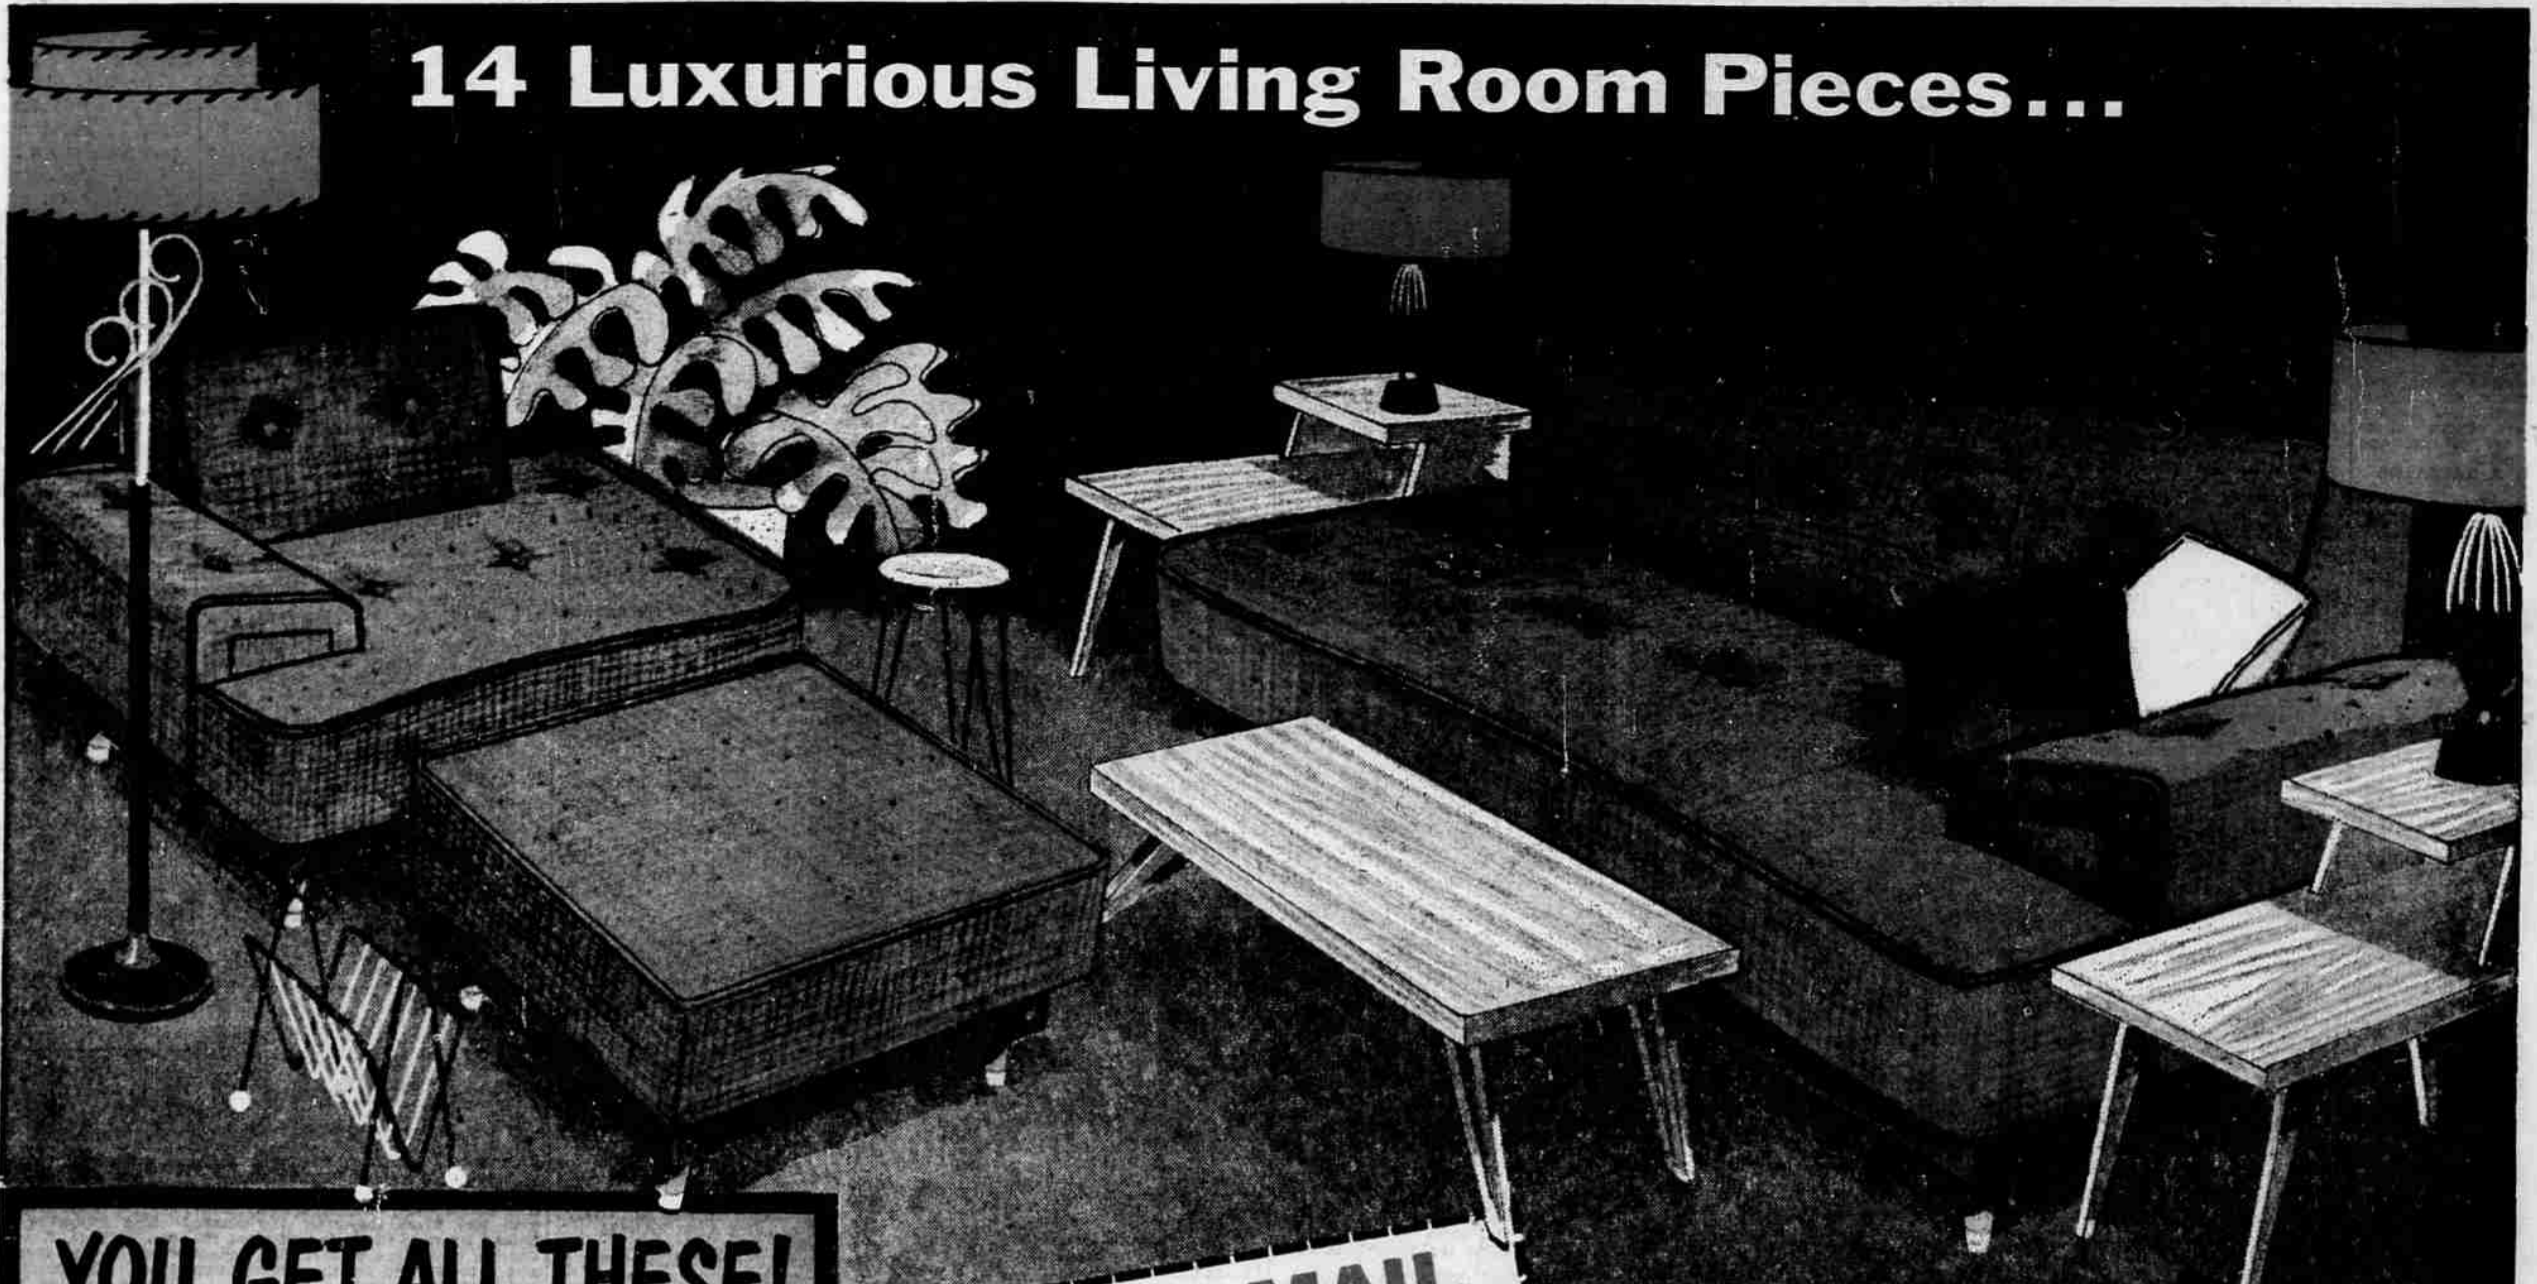

IT'S HERE... READY TO LOVE...AND LIVE WITH — Barneburg & Andrews 1956 TEMPO GROUP!

14 Luxurious Living Room Pieces...

YOU GET ALL THESE!
HIGH FASHION & MORE
FASHION IN EVERY PIECE

**SOFA and CHAIR
by Day!
SLEEPS 3 at Night!**

Two-tier step-end tables with beautiful embossed top. All tables are in lined oak with lifetime no-mor plastic tops in true wood grain lined oak. Two large pool-style modern sofa cushion pillows gorgeously ensembled with upholstery.