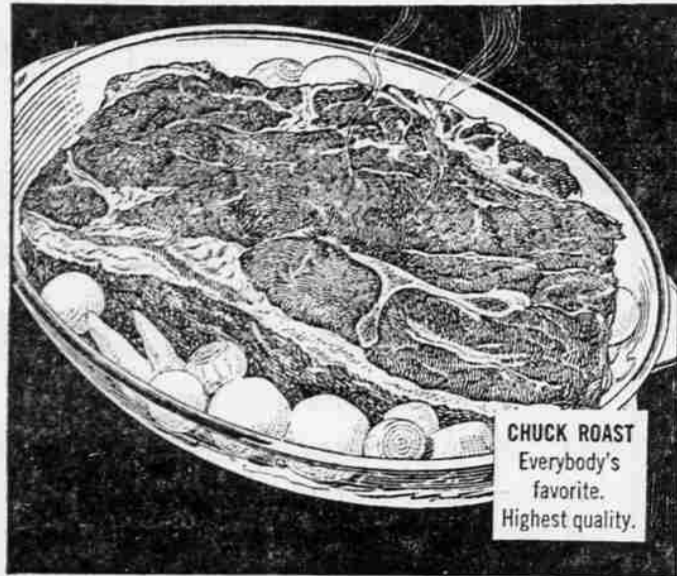

# Safeway's GREAT

**CHUCK ROAST**  
Everybody's favorite.  
Highest quality.

**RIB ROAST**  
Dinner-guest quality, outstanding value.

**GROUND BEEF**  
Ground fresh daily.  
Lean, tender.

**ROUND STEAK**  
Wonderful family dinner treat.

**Chuck Roast lb. 49¢ Rib Roast lb. 73¢ Ground Beef lb. 39¢ Round Steak lb. 65¢**

**Fancy Grapefruit**  
**Pineapple Juice**  
**Catsup Taste Tells**  
**Salad Dressing**

Glenn-aire whole sections

**3** 303 cans **49¢**