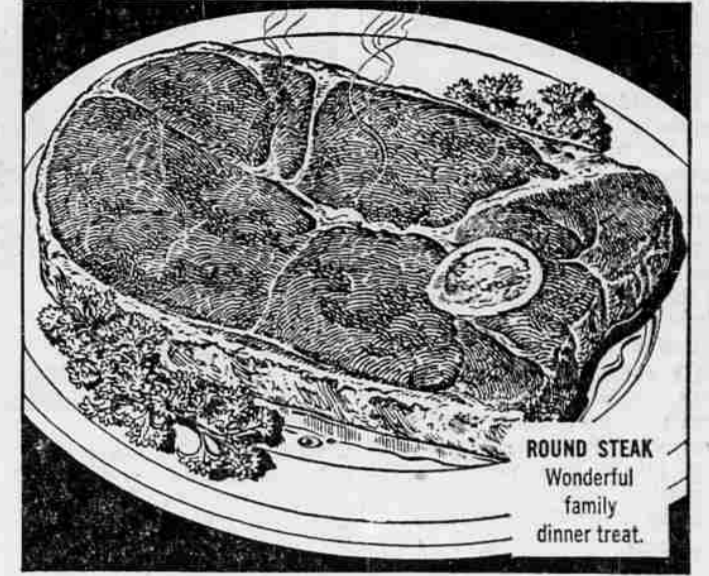

# Safeway's GREAT

**CHUCK ROAST**  
Everybody's favorite.  
Highest quality.

**RIB ROAST**  
Dinner-guest quality, outstanding value.

**GROUND BEEF**  
Ground fresh daily.  
Lean, tender.

**ROUND STEAK**  
Wonderful family dinner treat.

**Chuck Roast lb. 49¢ Rib Roast lb. 73¢ Ground Beef lb. 39¢ Round Steak lb. 65¢**

**Fancy Grapefruit**  
**Pineapple Juice**  
**Catsup Taste Tells**  
**Salad Dressing**

Glenn-aire whole sections

**3** 303 cans **49¢**