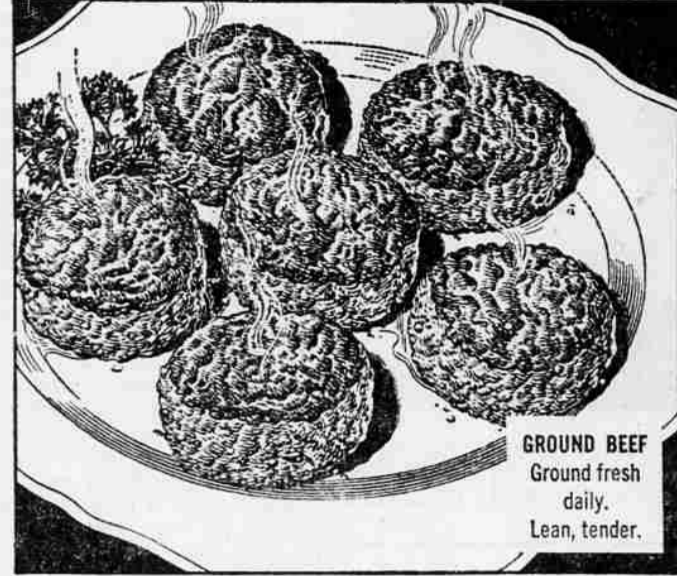

# Safeway's GREAT

**CHUCK ROAST**  
Everybody's favorite.  
Highest quality.

**RIB ROAST**  
Dinner-guest quality, outstanding value.

**GROUND BEEF**  
Ground fresh daily.  
Lean, tender.

**ROUND STEAK**  
Wonderful family dinner treat.

**Chuck Roast lb. 49¢ Rib Roast lb. 73¢ Ground Beef lb. 39¢ Round Steak lb. 65¢**

**Fancy Grapefruit**  
**Pineapple Juice**  
**Catsup Taste Tells**  
**Salad Dressing**

Glenn-aire whole sections

**3** 303 cans **49¢**