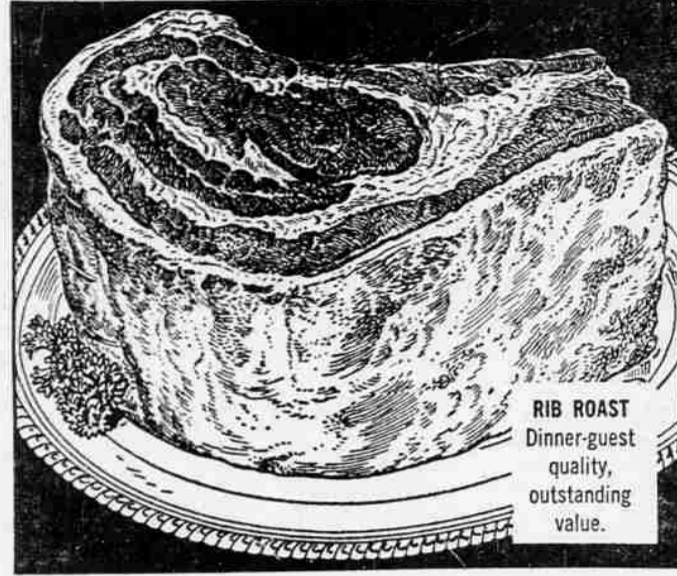

# Safeway's GREAT

**CHUCK ROAST**  
Everybody's favorite.  
Highest quality.

**RIB ROAST**  
Dinner-guest quality, outstanding value.

**GROUND BEEF**  
Ground fresh daily.  
Lean, tender.

**ROUND STEAK**  
Wonderful family dinner treat.

**Chuck Roast lb. 49¢ Rib Roast lb. 73¢ Ground Beef lb. 39¢ Round Steak lb. 65¢**

**Fancy Grapefruit**  
**Pineapple Juice**  
**Catsup Taste Tells**  
**Salad Dressing**

Glenn-aire whole sections

**3** 303 cans **49¢**