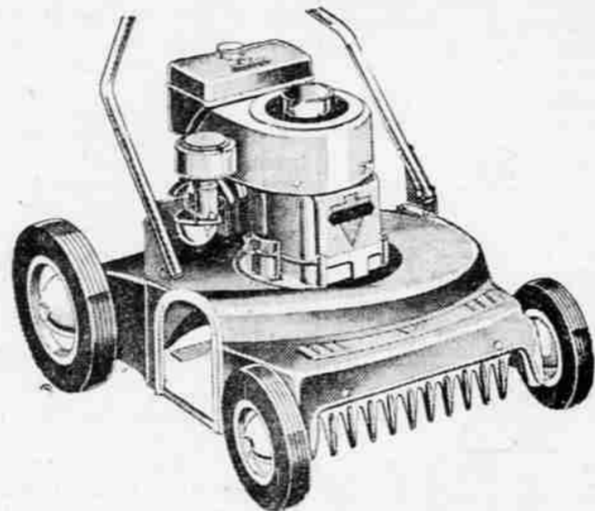

**79.50 Powerful 17-in. Rotary Mower  
with 1 3/4 HP 4-cycle Engine**

10% DOWN ON TERMS  
Rugged, lightweight alu-  
minum frame with side dis-  
charge. Recessed wheels—  
close trim. **66.88**

**SAVE NOW ON WARDS CONVENIENT MONTHLY PAYMENT PLAN!**