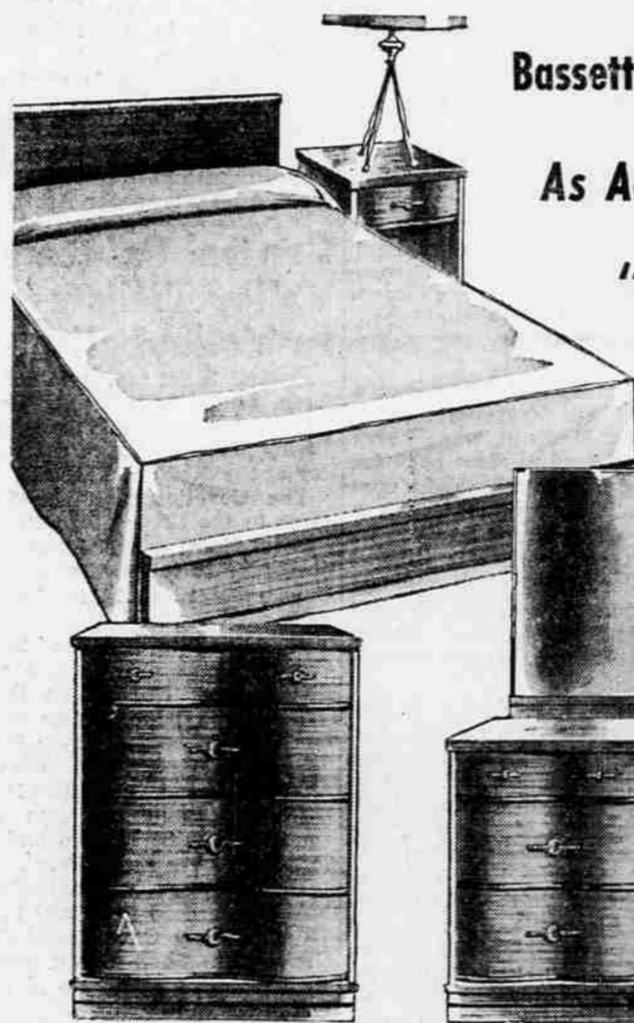

Bassett 3-Pc. Suite

As Advertised in **LIFE**

"Fruitwood" with DuPont Dulux Finish

Extra $50 Saving

DuPont "Dulux" finish
Bassett—for fine furniture
Pittsburgh—fine mirror

10% down, **189.00**
Terms

If not specially priced, Wards
price would be $229. Bassett,
Pittsburgh, and DuPont combine
to give the finest suite at this
low price. Panel Bed; 6-drawer
Dresser; 4 drawer Chest. 2-PC.
SUITE Bookcase Bed; 6-drawer
Dresser 159.00

EXTRA SAVINGS SHOP FOR HOME FURNISHINGS AT WARD WEEK SAVINGS

As Advertised in **LIFE** **58.50 Quality Mattress with 312 Coils**

U.S. STEEL COILS WITH DUPONT NOISELESS PROCESS!
LATEX COATING WITH BURLINGTON MILLS TICKING