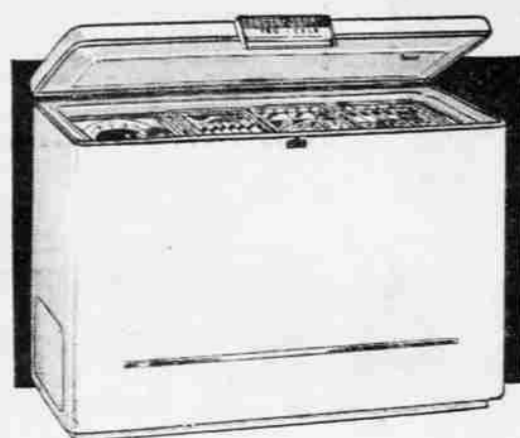

**14.7 Cu. Ft. Chest Freezer
Reg. Low Price 349.95**

Big 515 lb. capacity, 36" countertop height.
Has nested basket set, tilt-up basket, signal
light. Fiber-glass insulated. Yellow interior.

Pay only $10 down on
Convenient Terms **289.95**