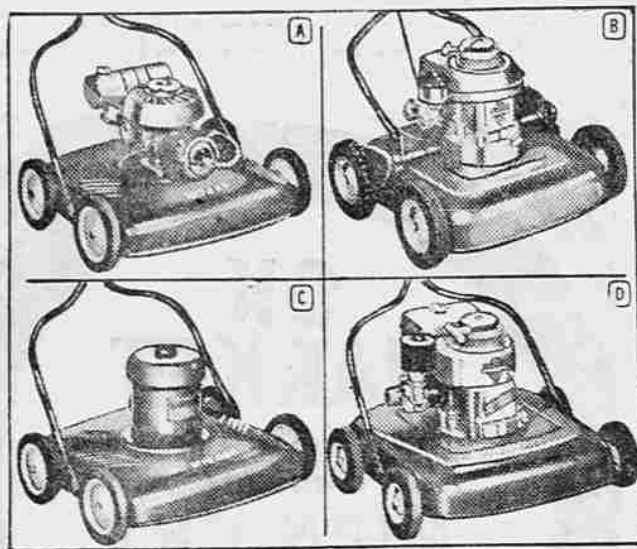

Dash Fence Clear or colored plastic fence, rubber cups. C1382 Regular 38¢ 18¢

Wizard Power Mowers

- (A) 17" "Junior" Mower. 2-cycle, air cooled gas engine. Easy maneuvered. 2X2610 49.95
- (B) 18" Wildcat IV. 4-cycle, L-head engine with new recoil starter. Lightweight. 2X2621 73.50
- (C) 16 1/2" Electric. Quiet, safety engineered performance. Forward and backward action. 2X2607 41.95
- (D) 20" Self-Propelled. Power-packed mowing ease with new "Drive-O-Matic" engine! 2X2627 129.95