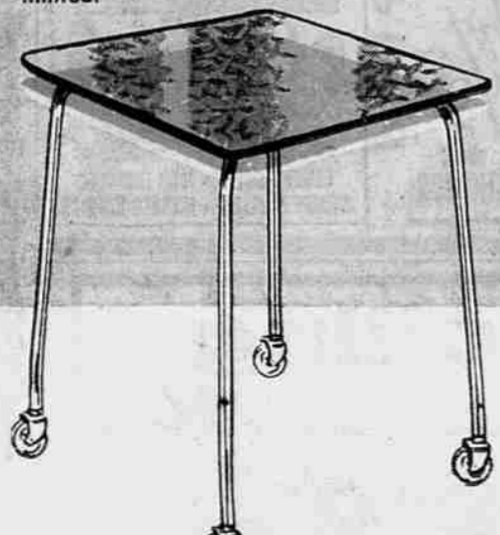

Family size! None so right for the growing family! Seats 4... seats 6... even seats 8 plus a youngster with the youth chair!

- * RED * * YELLOW *
- * GREEN * * GREY *
- * CHARCOAL *

Your choice of the five most beautiful, most livable colors ever to brighten modern lifetime deluxe chrome dinettes. They're Virtue's gallery of colors... in handsome mother of pearl design.

FREE
YOUR CHOICE

Yes, YOU TAKE YOUR CHOICE, of either the handsome Youth Chair Step Stool or the wonderfully handy Serv-Cart Table! And choose one that matches your dining set exactly! A sparkling chrome beauty that's yours FREE... be an early bird shopper... quantities limited!

CHOOSE EITHER THE YOUTH CHAIR-STEP STOOL or the SERV-CART TABLE FREE with the purchase of this big, family-size dining set! Either one you choose matches the dining set perfectly in color, upholstery or design!

VALUE TO \$19.95—FREE

EASY TERMS - No Carrying Charges or Interest

99.88

Here's what you get: Family size dining table with TWO LEAVES! The usual FOUR SIDE CHAIRS PLUS TWO FREE ARM CHAIRS AND YOUR CHOICE OF THE SERV-CART TABLE or THE YOUTH CHAIR STEP STOOL... EIGHT PIECES COMPLETE!