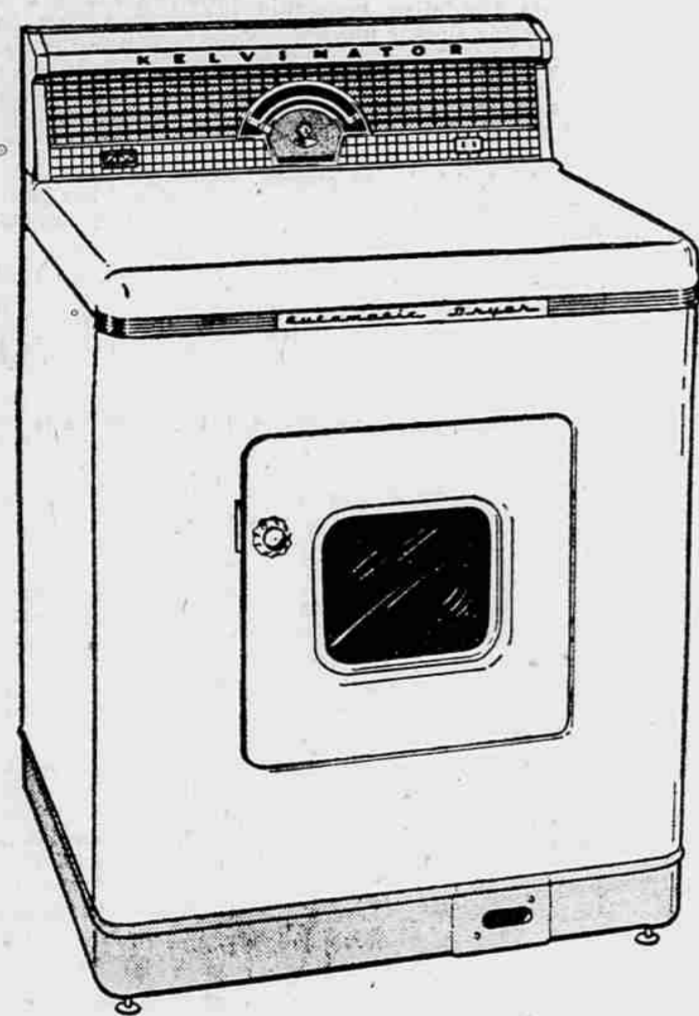

Kelvinator's Finest Most Deluxe Model AUTOMATIC WASHER

Kelvinator's Price $349.95

OUR PRICE $299.95

NO MONEY DOWN $15 MONTH