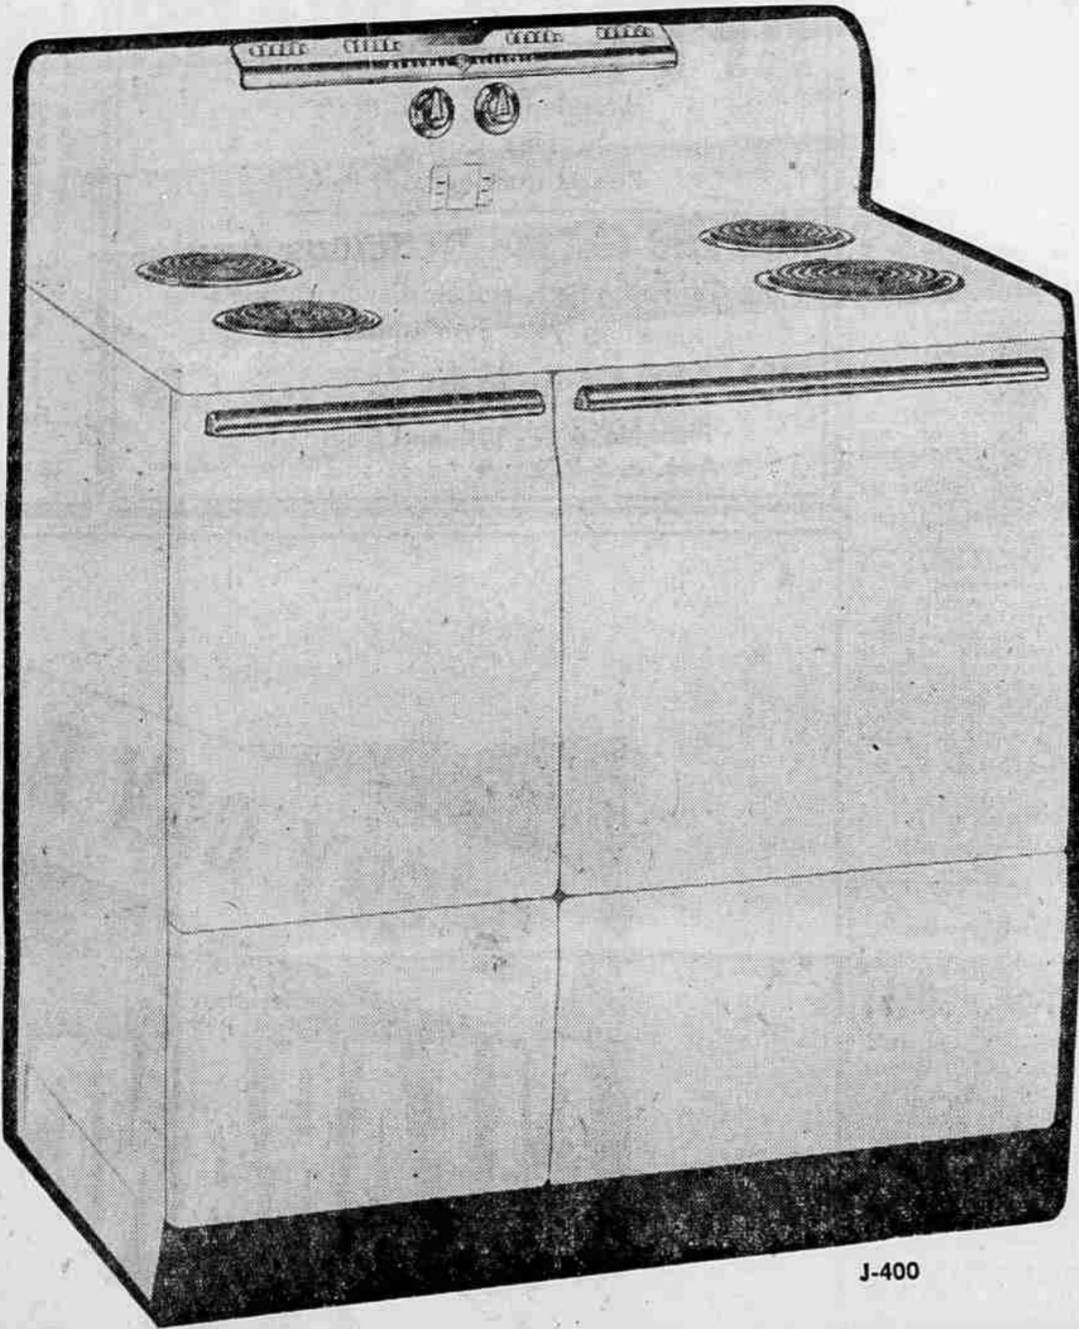

ON SALE AT OUR MEDFORD AND ASHLAND STORES

SALE PRICED!

GENERAL ELECTRIC RANGES

**ALL THE QUALITY AND DEPENDABILITY OF GENERAL ELECTRIC
AT FAR LESS THAN YOU'D EXPECT TO PAY FOR UNKNOWN BRANDS!**

J-400

$177.00

**YOU
MUST
BE
SATISFIED
OR YOUR
MONEY
BACK!**

PUSHBUTTON RANGE

COMPLETE G-E "SPEED COOKING" SERVICE, Convenience, Quality - in 40-inch width! HIGH SPEED CALROD UNITS . . . Fast, clean, dependable - provides 5 exact cooking heats. Genuine G-E SPEED COOKING! HUGE ALL-CALROD MASTER OVEN - Great new oven that will cook a complete oven meal for 24 people. CALROD BAKE and BROIL UNITS. Easy to remove and wash clean. Heating coils are enclosed; cannot be accidentally touched, broken. A GREAT G - E RANGE VALUE. Backed by famed General Electric dependability.

AT THE BARGAIN STORE YOU WILL FIND BARGAIN-PRICED USED, RECONDITIONED APPLIANCES ALSO, SOME NEW MERCHANDISE THAT HAS BEEN SLIGHTLY DAMAGED IN SHIPMENT AND MARKED DOWN TO SELL QUICKLY!

SPACEMAKER REFRIGERATOR

SPECIAL PURCHASE
Quantities Limited

$165.00

Sorry . . .

**No Mail or
Phone Orders
Please.**

**BARGAIN
STORE**

303 SOUTH FRONT STREET

PHONE 2-5595

A LOW COST MODEL DESIGNED FOR VALUE - NEW COLOR STYLED INTERIOR. The refrigerator interior is a soft yellow, trimmed in blue. This new G-E SPACEMAKER will add a sparkling note of white and color to any kitchen. FULL WIDTH FREEZER. Made of aluminum for faster freezing. FULL WIDTH CHILLER TRAY . . . Extra deep tray . . . located near freezer section - is ideal for keeping luncheon meats, quick chilling drinks, and storing ice cubes. THREE FULL - WIDTH SHELVES. Made of sturdy, easy to clean aluminum. Shelves are rust-proof and corrosion resistant . . . A GREAT G-E- VALUE backed by G-E's FIVE YEAR PROTECTION PLAN!