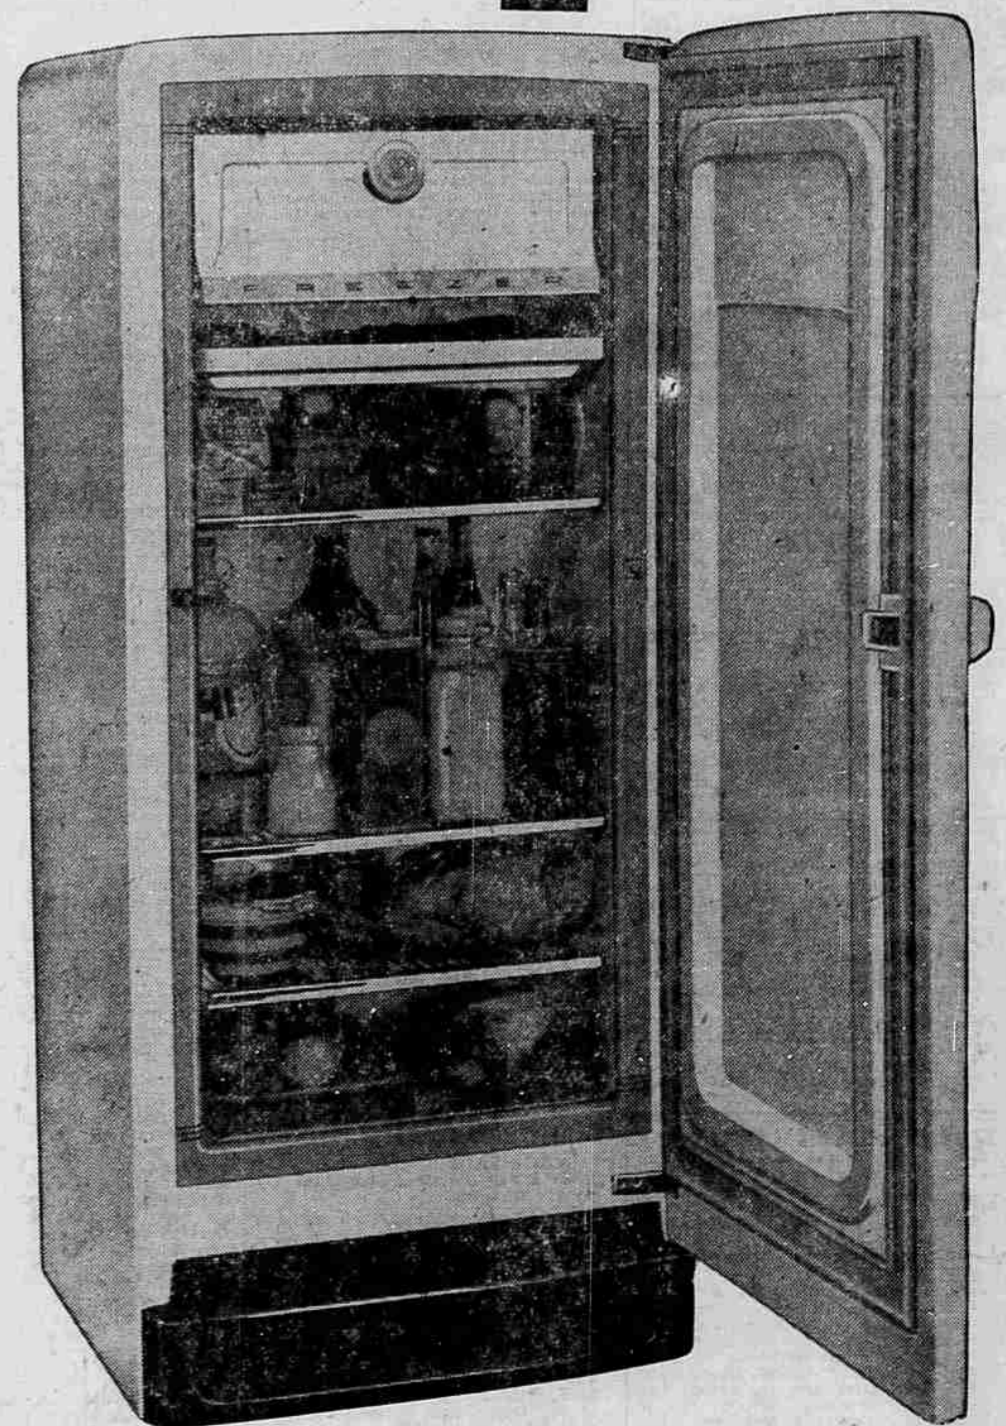

SPECIAL PURCHASE
Quantities Limited

\$165.00

Sorry . . .

**No Mail or
Phone Orders
Please.**

**BARGAIN
STORE**

303 SOUTH FRONT STREET

PHONE 2-5595

A LOW COST MODEL DESIGNED FOR VALUE - NEW COLOR STYLED INTERIOR. The refrigerator interior is a soft yellow, trimmed in blue. This new G-E SPACEMAKER will add a sparkling note of white and color to any kitchen. FULL WIDTH FREEZER. Made of aluminum for faster freezing. FULL WIDTH CHILLER TRAY . . . Extra deep tray . . . located near freezer section - is ideal for keeping luncheon meats, quick chilling drinks, and storing ice cubes. THREE FULL - WIDTH SHELVES. Made of sturdy, easy to clean aluminum. Shelves are rust-proof and corrosion resistant . . . A GREAT G-E- VALUE backed by G-E's FIVE YEAR PROTECTION PLAN!