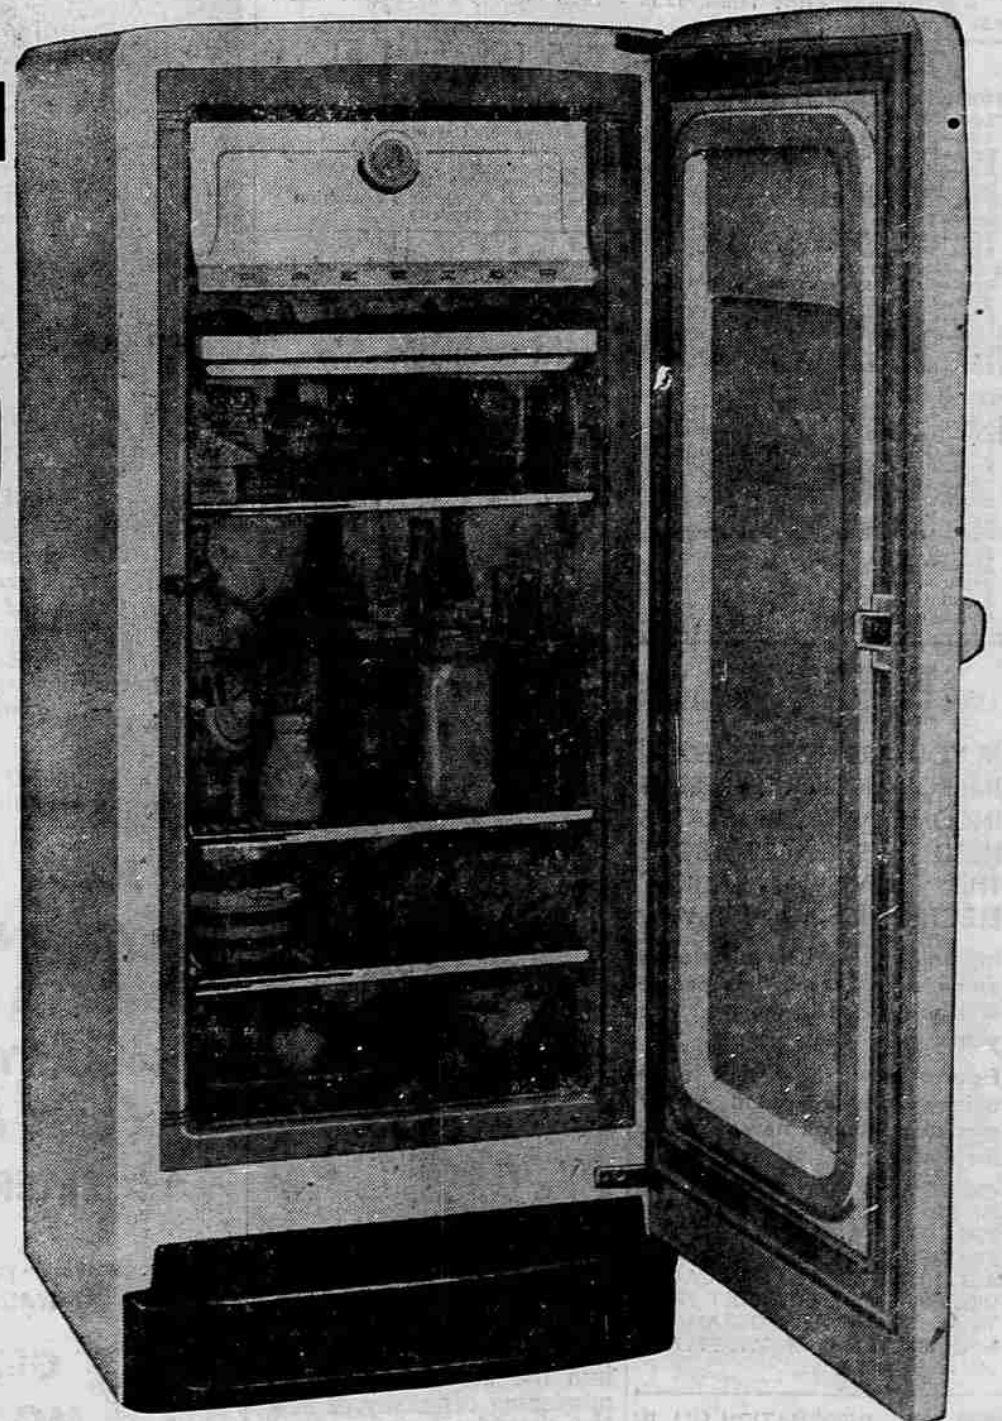

PUSHBUTTON RANGE

COMPLETE G-E "SPEED COOKING" SERVICE, Convenience, Quality - in 40-inch width! HIGH SPEED CALROD UNITS... Fast, clean, dependable - provides 5 exact cooking heats. Genuine G-E SPEED COOKING! HUGE ALL-CALROD MASTER OVEN - Great new oven that will cook a complete oven meal for 24 people. CALROD BAKE and BROIL UNITS. Easy to remove and wash clean. Heating coils are enclosed; cannot be accidentally touched, broken. A GREAT G-E RANGE VALUE. Backed by famed General Electric dependability.

SPACEMAKER REFRIGERATOR

SPECIAL PURCHASE
Quantities Limited

\$165.00

Sorry...

No Mail or
Phone Orders

Please.

A LOW COST MODEL DESIGNED FOR VALUE - NEW COLOR STYLED INTERIOR. The refrigerator interior is a soft yellow, trimmed in blue. This new G-E SPACEMAKER will add a sparkling note of white and color to any kitchen. FULL WIDTH FREEZER. Made of aluminum for faster freezing. FULL WIDTH CHILLER TRAY... Extra deep tray... located near freezer section-is ideal for keeping luncheon meats, quick chilling drinks, and storing ice cubes. THREE FULL - WIDTH SHELVES. Made of sturdy, easy to clean aluminum. Shelves are rust-proof and corrosion resistant... A GREAT G-E- VALUE backed by G-E's FIVE YEAR PROTECTION PLAN!