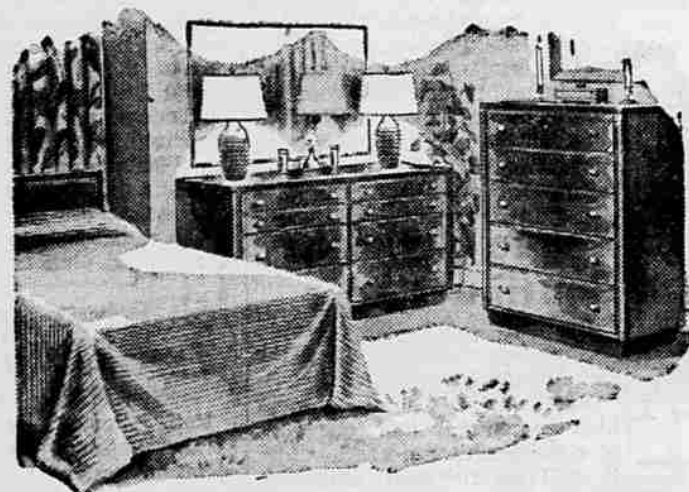

REGULAR 239.95
NOW 199.95
Less Trade In 50.00

YOUR PRICE

\$149⁹⁵

SAVE

BY TRADING NOW

Kroehler DAVENPORT & CHAIR

REGULAR PRICE . . . \$379.95
NOW-PRICED AT . . . 349.95
LESS TRADE IN 50.00

YOUR PRICE

\$299⁹⁵

6-PIECE WALNUT BEDROOM SUITE

- BOOKCASE HEADBOARD
- MR. & MRS. DRESSER
- FOOT BOARD
- 2 NITE STANDS
- MIRROR

REGULAR \$279.95
NOW REDUCED . . . 249.95
LESS TRADE IN . . . 50.00

YOUR PRICE

\$199⁹⁵

8-PIECE DINING ROOM SUITE WALNUT FINISH TABLE—BUFFET 6 CHAIRS

REGULAR \$379.95
NOW REDUCED . . . 329.95
LESS TRADE IN . . . 50.00

YOUR PRICE

\$279⁹⁵

COMPLETE HOUSEHOLD OF FURNITURE

REPOSSESSED —Only 6 Months Old

- INCLUDES:
- | | | |
|---------------------|-------------------|-----------------------|
| Philco Range | Bedroom Suite | Dinette Set |
| Philco Refrigerator | Living Room Suite | Box Spring & Mattress |
| Easy Chair | Occasional Tables | Lamp |