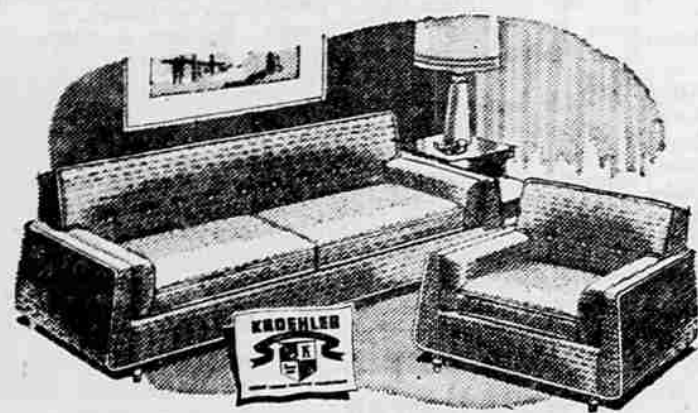

TRADE-IN SALE

Starts Tomorrow
FRIDAY

LOWEST PRICES EVER OFFERED PLUS -

\$5000

Trade -In

ON YOUR OLD FURNITURE

5 Handsome Colors
To Choose From!

FAMOUS KROEHLER DAVENO AND CHAIR ON SALE

REGULAR 239.95
NOW 199.95
Less Trade In 50.00

YOUR PRICE

\$149⁹⁵

SAVE

BY TRADING NOW

Kroehler DAVENPORT & CHAIR

REGULAR PRICE . . . \$379.95
NOW-PRICED AT . . . 349.95
LESS TRADE IN 50.00

YOUR PRICE