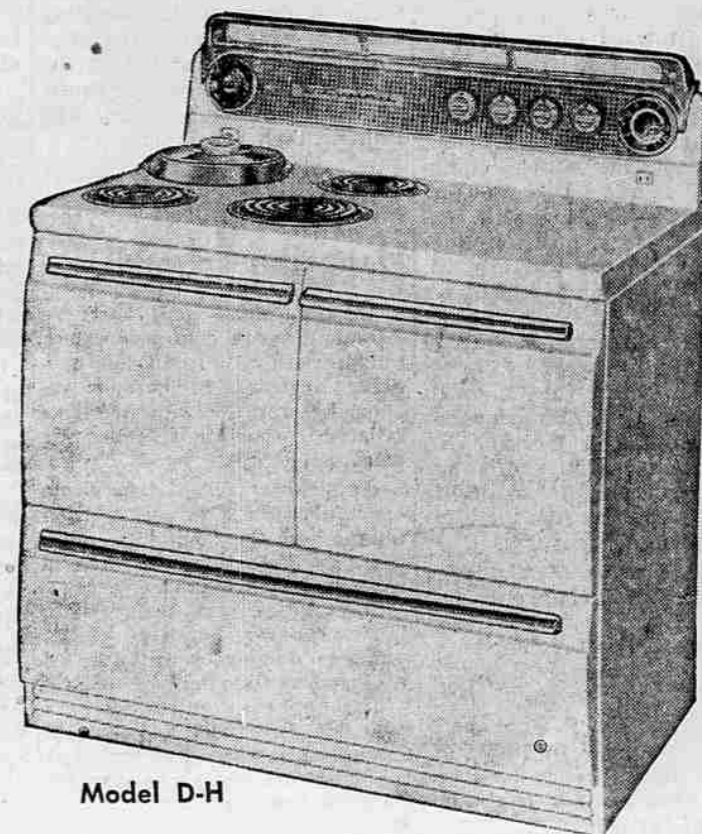

DRYER SPECIAL

Full Size — Automatic
Direct Air-Flow
Fast Drying

Was \$179.95
NOW \$149⁹⁵

De Luxe ELECTRIC RANGE

- RAISABLE DEEP-WELL COOKER
- PLUG-IN SURFACE UNITS
- SUPER COROX UNITS

Was \$319.95
NOW \$280⁰⁰

Model D-H

LOOK

YEAR-END CLEARANCE
For BOTH Westinghouse
LAUNDROMAT & DRYER
YOU GET BOTH **FOR ONLY \$279.95**

SEE THIS SENSATIONAL PAIR ON OUR SHOW ROOM FLOOR

Model DFH-122

DE LUXE 12.2 CUBIC FOOT Refrigerator

FULLY AUTOMATIC DEFROST
PLUS MANY OTHER DE LUXE FEATURES

Was \$469.95

Now \$399⁹⁵

Model L 8-3

DE LUXE LAUNDROMAT

Fully Automatic — Water Saver
Weigh-To-Save Door

Was \$329.95
NOW \$269⁹⁵

Model D 8-3