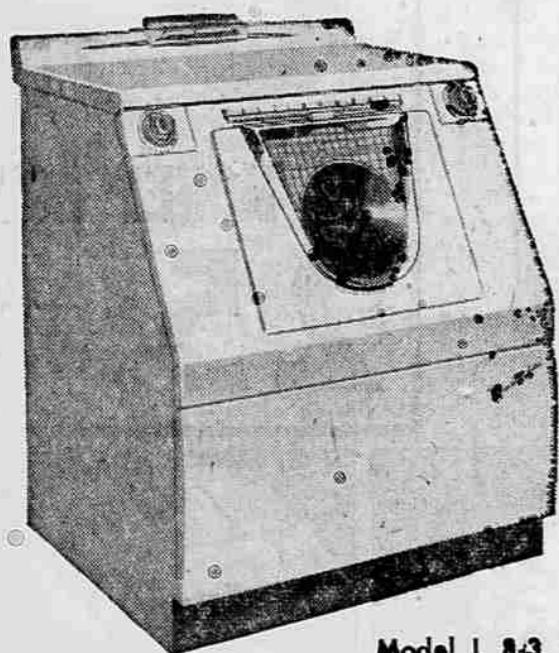

DRYER SPECIAL

Full Size — Automatic
Direct Air-Flow
Fast Drying

Was \$179.95
NOW \$149⁹⁵

De Luxe ELECTRIC RANGE

- RAISABLE DEEP-WELL COOKER
- PLUG-IN SURFACE UNITS
- SUPER COROX UNITS

Was \$319.95
NOW \$280⁰⁰

Model D-H

LOOK

YEAR-END CLEARANCE
For BOTH Westinghouse
LAUNDROMAT & DRYER
YOU GET BOTH **FOR ONLY \$279.95**

SEE THIS SENSATIONAL PAIR ON OUR SHOW ROOM FLOOR

Model DFH-122

DE LUXE 12.2 CUBIC FOOT Refrigerator

FULLY AUTOMATIC DEFROST
PLUS MANY OTHER DE LUXE FEATURES

Was \$469.95

Now \$399⁹⁵

Model L 8-3

DE LUXE LAUNDROMAT

Fully Automatic — Water Saver
Weigh-To-Save Door

Was \$329.95
NOW \$269⁹⁵

Model D 8-3