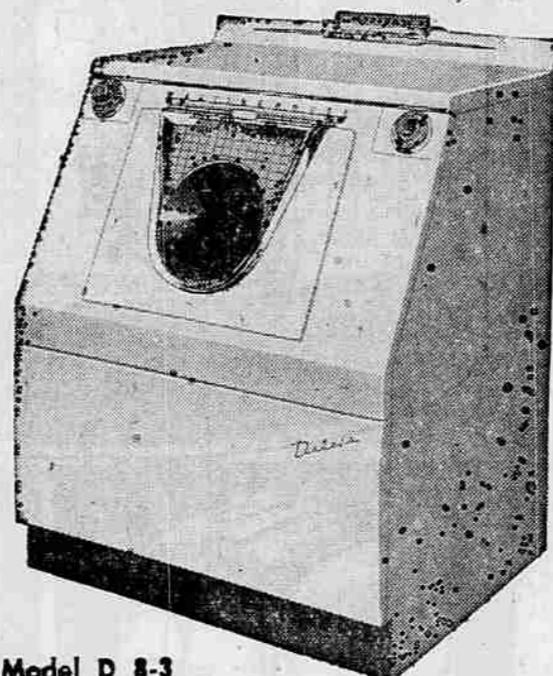

FULLY AUTOMATIC DEFROST
PLUS MANY OTHER DE LUXE FEATURES

Was \$469.95

Now \$399⁹⁵

Model L 8-3

DE LUXE LAUNDROMAT

Fully Automatic — Water Saver
Weigh-To-Save Door

Was \$329.95
NOW \$269⁹⁵

Model D 8-3

DE LUXE DRYER

Fully Automatic — Heat Control

Was \$249.95
NOW \$199⁹⁵

(AVAILABLE IN COLOR AT NO EXTRA COST)

REGISTER NOW

FOR

Free

LAUNDROMAT