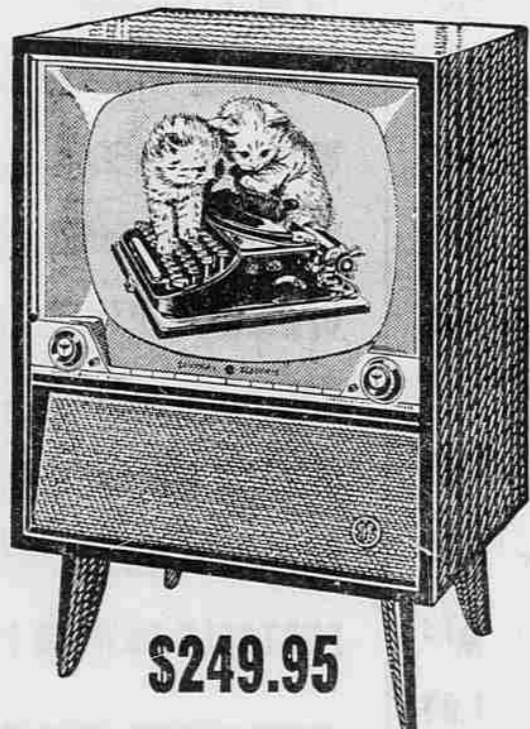

## 21-IN. CONSOLE TV

NEW SWIVEL BASE

All Parts, Including the Picture Tube, are Guaranteed One Year

**\$249.95**

Swivel Base for Convenient Viewing . . . 90° Aluminized Tube with Dark Safety Glass That Absorbs Light. "Set and Forget". Volume Control. Easy, Simple Front Panel Controls, Full Power Transformer for Longer Tube Life . . . Less Service Calls. Top Performance at a New Low Price. Buy Now, Pay in March!