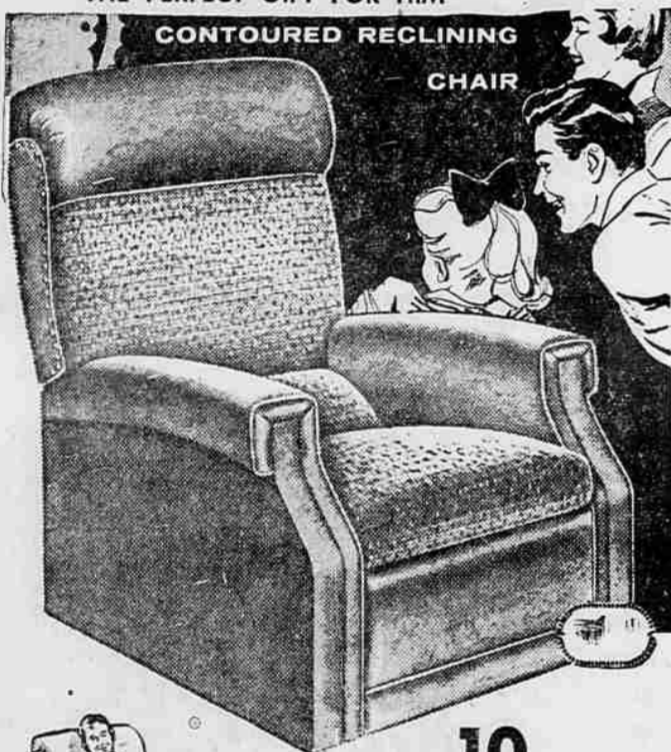

SOFA BED AND CHAIR

By Kroehler

REGULAR $239.95

$139⁹⁵

OTHERS UP TO $279.95

THE PERFECT GIFT FOR HIM

CONTOURED RECLINING CHAIR

Use our convenient

CREDIT PLAN

LAY AWAY YOUR GIFT

PLATFORM ROCKERS

All Colors and Styles
REGULAR $49.95

NOW

$34⁹⁵

Upholstered

T. V. CHAIRS

Wide Selection of Fabrics

Only

$10⁹⁵

10

Colors To Choose From—

NOW

$119⁹⁵

Broadloom Carpet $3⁹⁵ Square Yard

IN 12 FOOT WIDTHS

DININGROOM SUITE TABLE AND CHAIRS

EASTERN WALNUT

Reg. $239.95

NOW

$199⁹⁵

BEDROOM SUITE

Mr. and Mrs. Dresser
Tilt Mirror
Bookcase Headboard
2 Nite Stands

Now Only

$199⁹⁵