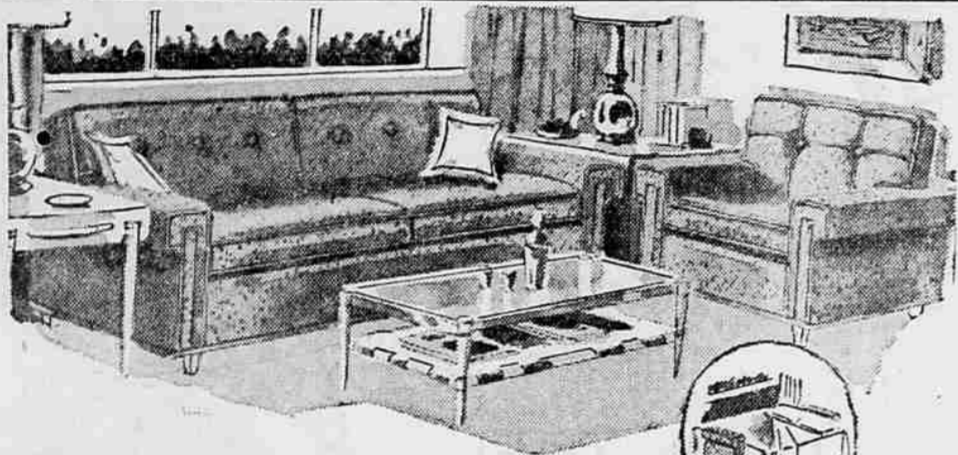

Sectionals

NOW ONLY

\$139⁹⁵

and up

SOFA BED AND CHAIR

By Kroehler

REGULAR \$239.95

\$139⁹⁵