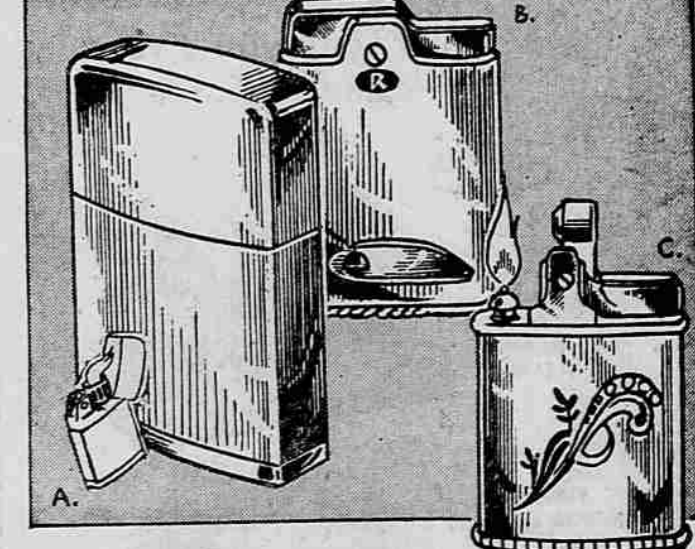

RONSON CIGARETTE LIGHTERS FOR MEN AND WOMEN

A. Windproof Windlite . . . 3.95
B. Man's Essex 7.95
C. Princess 6.95
NO MONEY DOWN • ONLY 25c A WEEK

USE WEISFIELD'S TERMS . . . PAY NEXT YEAR!

WEISFIELD'S
THE WEST COAST'S LARGEST CREDIT Jewelers
122 E. Main Street — Medford, Oregon

OPEN EVERY DAY THRU SATURDAY 9:30 A.M. to 9 P.M.