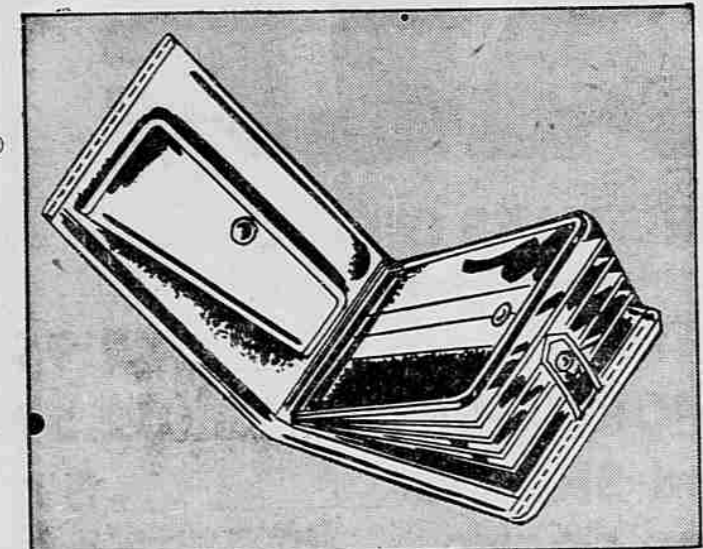

LEATHER WALLETs
For Men and Women

Famous Rolfs wallets in a wide variety of styles. At
3⁵⁰ and up
NO MONEY DOWN • PAY NEXT YEAR