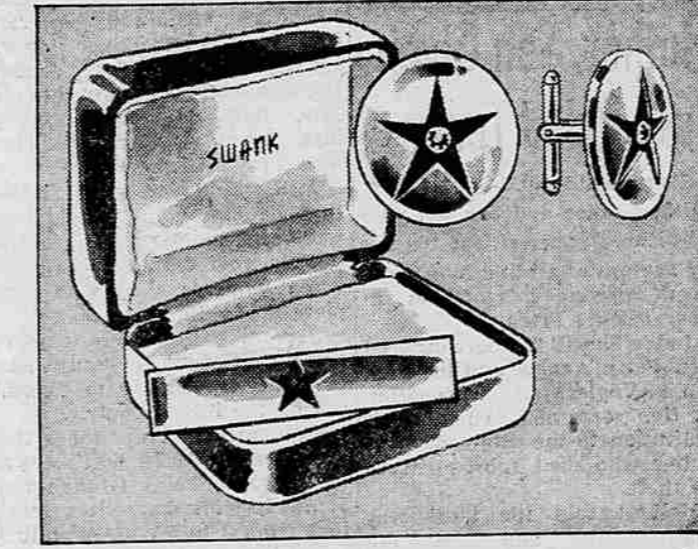

**MATCHED WEDDING BANDS**  
3 diamonds in each wedding band. Pair  
**49.50**  
Only 1.00 A Week

**LEATHER WALLETs**  
For Men and Women

Famous Rolfs wallets in a wide variety of styles. At  
**3<sup>50</sup> and up**  
NO MONEY DOWN • PAY NEXT YEAR

**CORO Costume Jewelry**  
Sparkling New Assortment

Necklaces, bracelets, earrings, lockets in gold color metal. Many beautifully stone set.  
**1<sup>95</sup>**  
NO MONEY DOWN • ONLY 25c A WEEK

**SWANK CUFF LINK and TIE BAR SETS . . .**