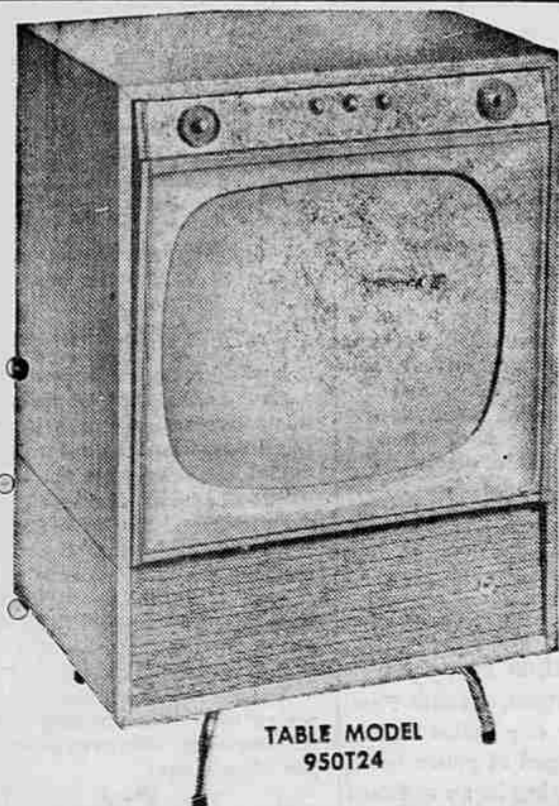

The "CORSIKA"
24-inch PICTURE TABLE MODEL