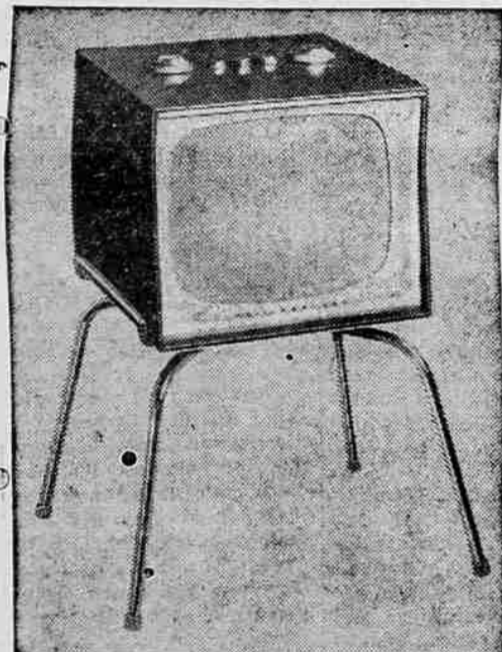

BUY A GIFT
ALL The FAMILY
WILL ENJOY
BUY
Westinghouse
Television
 with Tip-Top-Front-Tuning!

THEY ARE HERE!
ALL-NEW 1956 MODELS
 We've got the **NEWEST** and **BEST** in the **BIGGEST!**
WESTINGHOUSE TELEVISION
 with **New Slant in Design**
EASIER-THAN-EVER TUNING!
 New Tip-Top-Front-Tuning lets you tune with stand-up comfort!
BEST PICTURE IN TELEVISION!
 Sharper, clearer, steadier than any picture you've ever seen before!
MORE DEPENDABLE PERFORMANCE!
 Engineered with all the most advanced electronic features!
MORE COMFORTABLE VIEWING!
 Slanted Screen and Eye-Comfort Filter Glass keep your picture free of room-light reflections!

Just in time for CHRISTMAS! | **ALL NEW DESIGN — INSIDE AND OUT AT SUCH AMAZINGLY LOW PRICES** | **ON SUCH EASY TERMS**

The "SANTA BARBARA"
 17-inch TABLE MODEL
 Model 916T17

Only **\$149⁹⁵** (Swivel base optional at extra cost)

The "CARMEL"
 21-inch TABLE MODEL
 Model 924T21

Only **\$179⁹⁵** (Swivel base optional at extra cost)

The "GENOA"
 21-inch CONSOLE
 At a Table Model Price!

(938K21). Aluminized picture tube. Slanted Tip-Top-Front-Tuning panel for easier, more comfortable tuning. Slanted Screen and Eye-Comfort Filter Glass. Mahogany or Lined Oak* grained finish.
 *Slightly higher.