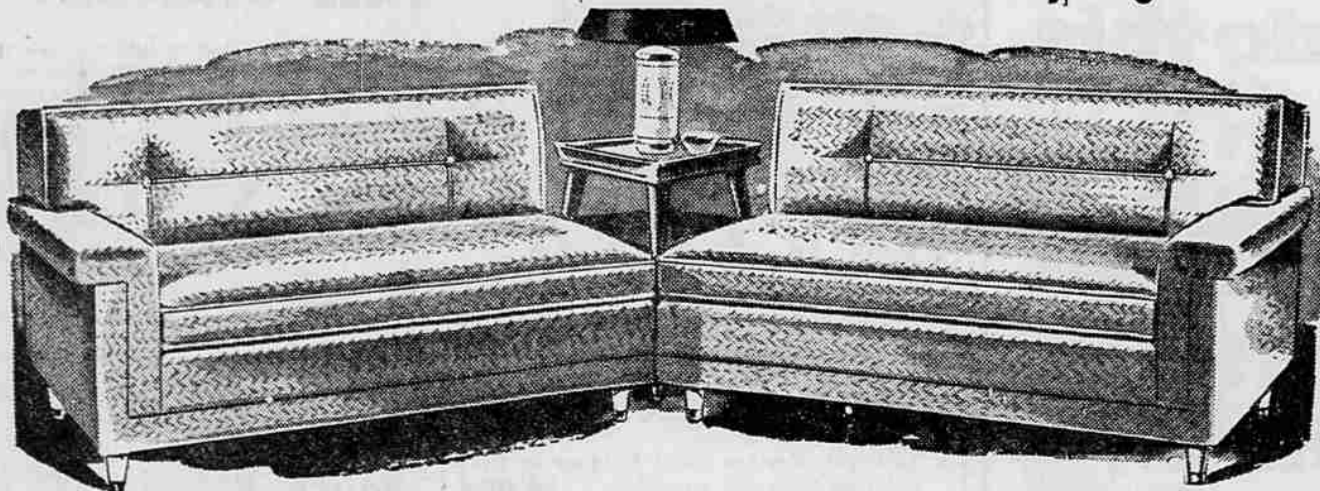

SIMMONS COIL SPRING

Regular $18.95
NOW

$14⁹⁵

Don't Miss the CHRISTMAS OPENING Wednesday Night!

WATCH The Rebuilding of Our NEW
STORE—To Serve You BETTER!

UPHOLSTERED FURNITURE By KROEHLER

2 PIECE SECTIONAL REGULAR $239.95 **$139⁹⁵**
DAVENPORT & CHAIR REGULAR $239.95 **$139⁹⁵**
SOFA FULL FOAM RUBBER REGULAR $289.95 **$229⁹⁵**

MEDFORD FURNITURE STORE

IN OUR NEW LOCATION
220 N. Bartlett

Phone 2-4848 Next to Greyhound
or 2-4740 Bus Depot