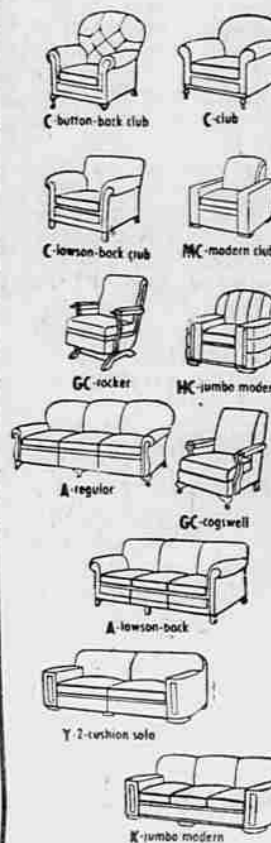

Reg. 11.98  
**CHAIR COVER**

**7<sup>88</sup>**

Reg. 23.98  
**SOFA COVER**

**17<sup>88</sup>**

MATCHING DAVENO COVER

Regularly Priced 16.75 **12<sup>88</sup>**

*Lastex* in backs... gives smooth, taut fit—hugs furniture! Zippers too... give custom-like appearance... so easy to zip on and off!

ONLY ONE SIMPLE MEASUREMENT  
 Simply measure your sofa across the widest part of the rear including the arms.

Choose From  
 These Styles

Lower  
 Floor