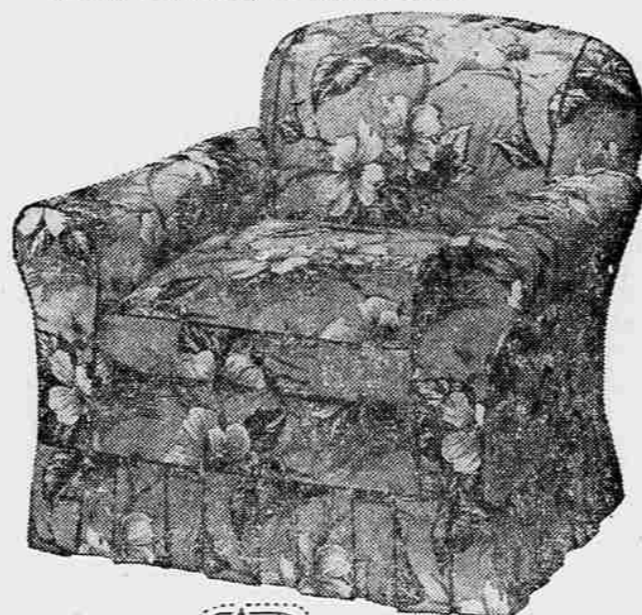

Decorative
Sofa Pillows
Reg. 2.98
1.99

Assorted shapes and sizes in corduroy and chintz prints. Corded hems, well made, cotton filled. Buy now at savings! (Lower floor)

Plastic Coated
Mattress Pads
Reg. 2.79
Twins **2.29**
Reg. 3.79
Fulls **3.29**

Linen like finish and plastic coated. Reinforced zig-zag stitching thru-out for longer wear. Twins and fulls. (Lower floor)

Montag
Stationery
Reg. 1.00
73c

Nice for yourself, nice for Christmas gifts. Famous Montag quality. Assorted colors and weights to choose from. (Main floor)

Nylon Tricot
Sheets
Reg. 6.98
Twins **5.77**
Reg. 7.98
Fulls **6.77**

Washes in a wink, dry quickly, need no ironing. Contoured ends make bed-making easier, quicker. (Lower floor)

Rhinestone
Jewelry

Reg. 2.98 - 5.98
1.99 Plus Tax

Ice-blue and clear necklaces, bracelets and earrings in a galaxy of styles you'll love for the holidays. (Main floor)

Stretch
NYLONS
Slightly Irregular

76c Pr.

Popular S-T-R-E-T-C-H Nylons, full-fashioned, beautifully sheer to complement your legs. Sizes A-B-C-D. (Main floor)

Charge It Tomorrow—Pay Jan. 10th

Save on Sure-Fit Twill Slip Covers

- Ready to-put-on
- Washable Fabrics
- Smart "Scarsdale" Patterns

COLORS: Coordinated, decorator-inspired, washable background shades of Rose-wine, Green, Grey and Brown. Come early for best selection.

Reg. 11.98
CHAIR COVER

7⁸⁸

Reg. 23.98
SOFA COVER

17⁸⁸

MATCHING DAVENO COVER

Regularly Priced 16.75 **12⁸⁸**

Lastex in backs... gives smooth, taut fit—hugs furniture! Zippers too... give custom-like appearance... so easy to zip on and off!

Give your room a sparkling, new look. Revive it in a matter of minutes with these custom-styled Sure-Fit ready-mades that look and fit like custom-mades. All at such budget-pampering prices. Sure-Fit's unique features... fine finishing, heavy cord-welted seams, deep box pleats... to give a smooth made-to-measure look. Remember, too... you use them the day you buy them.

ONLY ONE SIMPLE MEASUREMENT
Simply measure your sofa across the widest part of the rear including the arms.

Choose From
These Styles