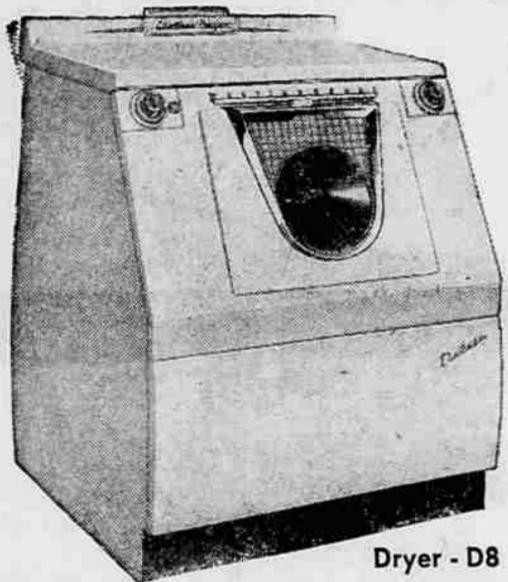

AMERICA'S FAMOUS Deluxe Laundry Twins

DRYER • By Westinghouse • LAUNDROMAT

Dryer - D8

SAVE $40⁰⁰
NOW $199⁹⁵