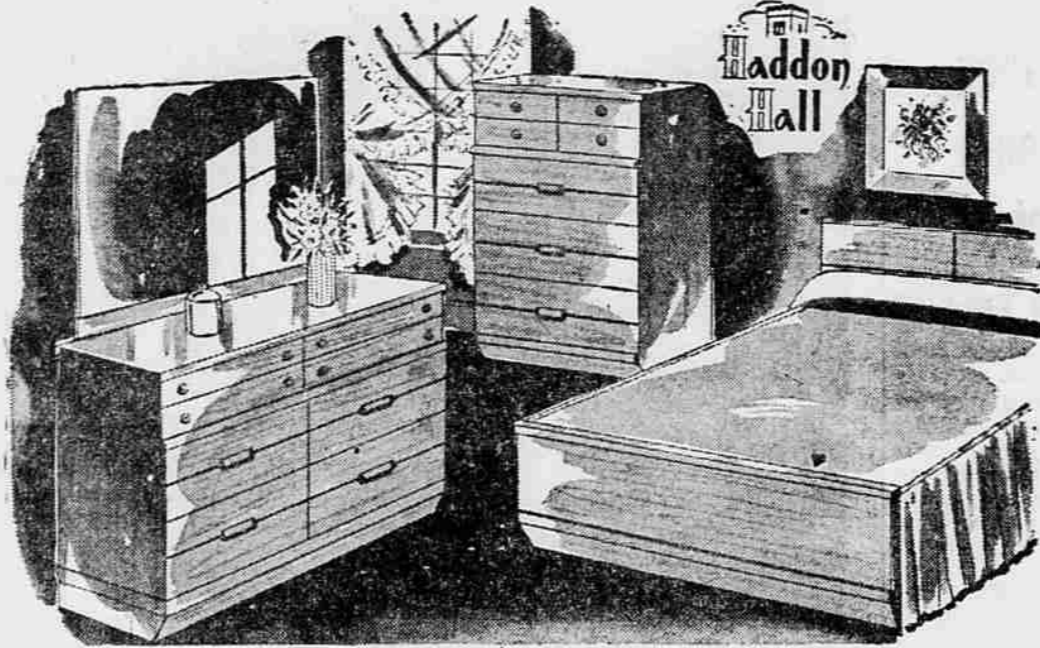

Window Shop These Values

from WESTERN AUTO... the FAMILY STORE

3 Piece Lined Oak Bedroom Suite

SAVE NOW!

Sale Price
179⁹⁵

Only 18.00 Down
18 Months to Pay

- 3 Piece Suite Includes Roomy Double Dresser, Chest, Bed
- Beautiful Hand-Rubbed Lined Oak in a Mar-Resistant Finish
- Luxury Extras Like Cedar Bottomed Drawers; Shirt Dividers

You'll be Money Ahead on this beautiful "extra feature" bedroom suite... it's furniture with more of everything! More style in designing... more beauty in the sunny lined oak veneers... more space in the deeper drawers. Expert crafting too. Beveled tilt plate glass mirror. Fully dustproofed, center guided drawers. Truly, a luxurious double dresser suite and a sensationally low price. 50-826