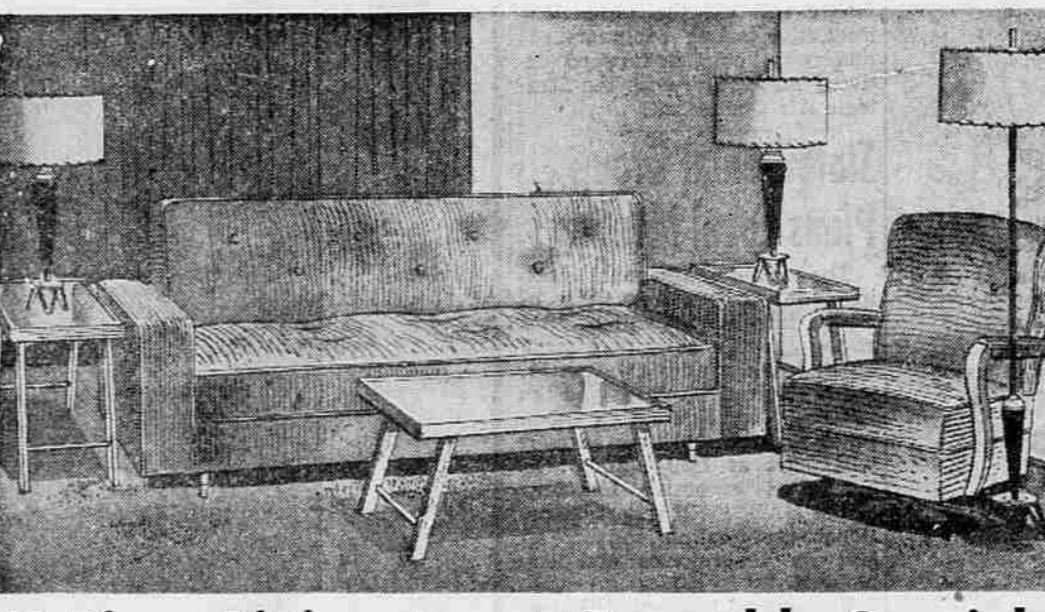

7 Piece Living Room Ensemble Special

Includes Massive Bed Divan, Matching Swivel Rocker, Two Table Lamps, Coffee Table and Two End Tables.

This beauty is as comfortable as it is smartly new. Broad flat arms on divan. Unusually well padded and easily converted from divan to restful double bed. Rich tweed covering in many smart new colors. Truly an ensemble you'll be proud to own! 50-4502

199⁹⁵
Only 20.00 Down
Up to 18 Months to Pay

A HANDY... USEFUL STEEL Wardrobe

- 20 inches Deep
- 22 inches Wide
- 61 inches High

19⁸⁸

White Enamel Kitchen METAL CABINETS

- FIVE DEEP SHELVES
- 22 INCHES WIDE
- 12 INCHES DEEP
- 61 INCHES HIGH

22⁸⁸

Solid comfort for the modern home!

47⁵⁰

- Color choice!
- Foam rubber!
- No-sag seat!

BABY Bathinet

Bathe Baby In Ease And Comfort.

14⁹⁵

WESTERN AUTO

THE FAMILY STORE

101 S. Riverside - Medford - Phone 2-6882