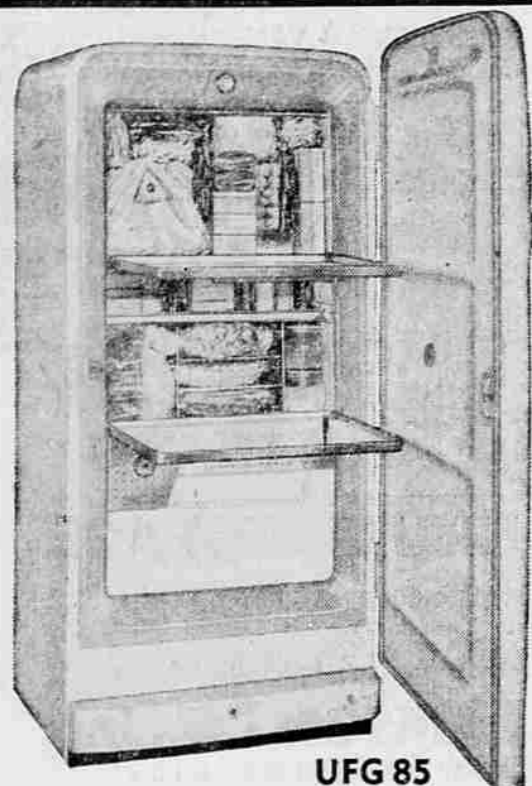

TROWBRIDGE & FLYNN

CLEARANCE SALE

**YEAR'S BIGGEST
MONEY SAVING
EVENT**

All 1955 Model Westinghouse
Ranges — Refrigerators — Water Heaters
Laundry Equipment and TV Sets

ARE ALL ON SALE AT ROCK-BOTTOM PRICES!

Big Westinghouse FREEZER

No Frost to Scrape
Zero and Below Temp.
Small Floor Space
Reach-in Convenience

Only **$220⁰⁰**