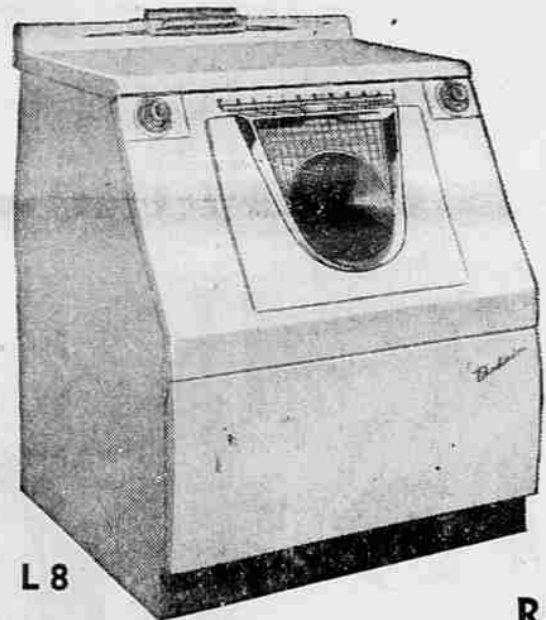

UFG 85

AMERICA'S FAMOUS LAUNDRY TWINS

DELUXE MODELS

Westinghouse Laundromat

WEIGH TO SAVE DOOR
AGITUMBLE ACTION
SOAP AND WATER SAVER
LAUNDROFILE
FLEXIBLE CONTROL

NOW ONLY **$269⁹⁵**