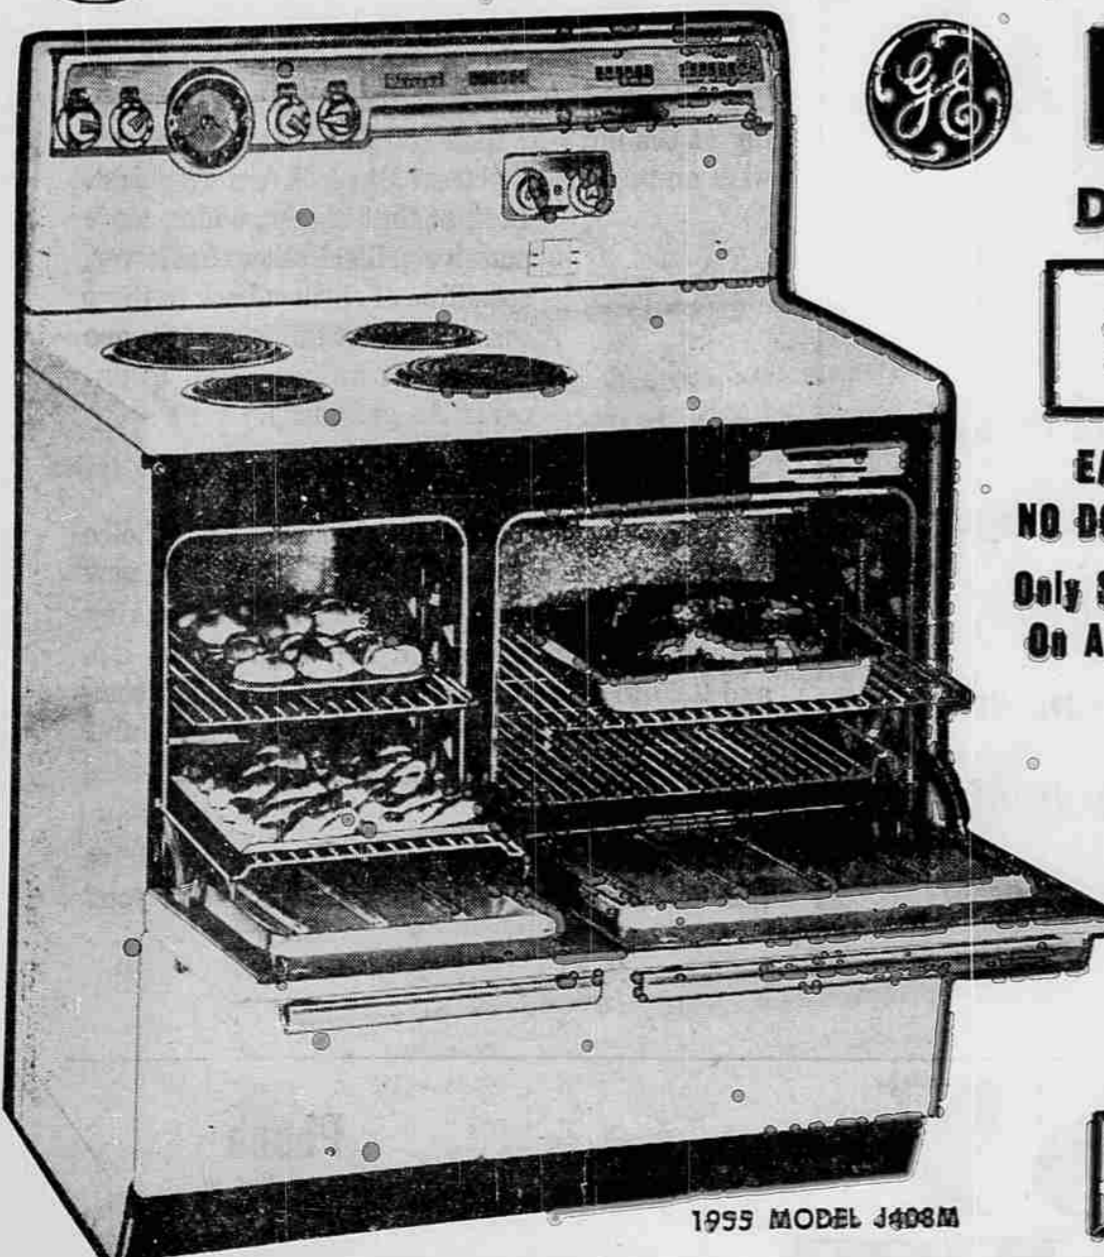

LIBERATOR

DELUXE TWO OVEN RANGE

SAVE $60

REGULAR PRICE $439.95

EASY TERMS
NO DOWN PAYMENT
Only $16.76 A Month
On Approved Credit

$379.95

Enjoy the Luxury of 2 Ovens!

BAKE IN ONE... BROIL IN THE OTHER. AUTOMATICALLY WONDERFUL! NEW AUTOMATIC CALROD SURFACE COOKING UNIT. JUST SET IT — FORGET IT. SAVES YOU TIME — WORK — WORRY. A GREAT G-E PLUS FEATURE!

If You Live In the Ashland Area:
WATCH FOR THE BIG OPENING SALE
CELEBRATION OF OUR NEW ASHLAND STORE!