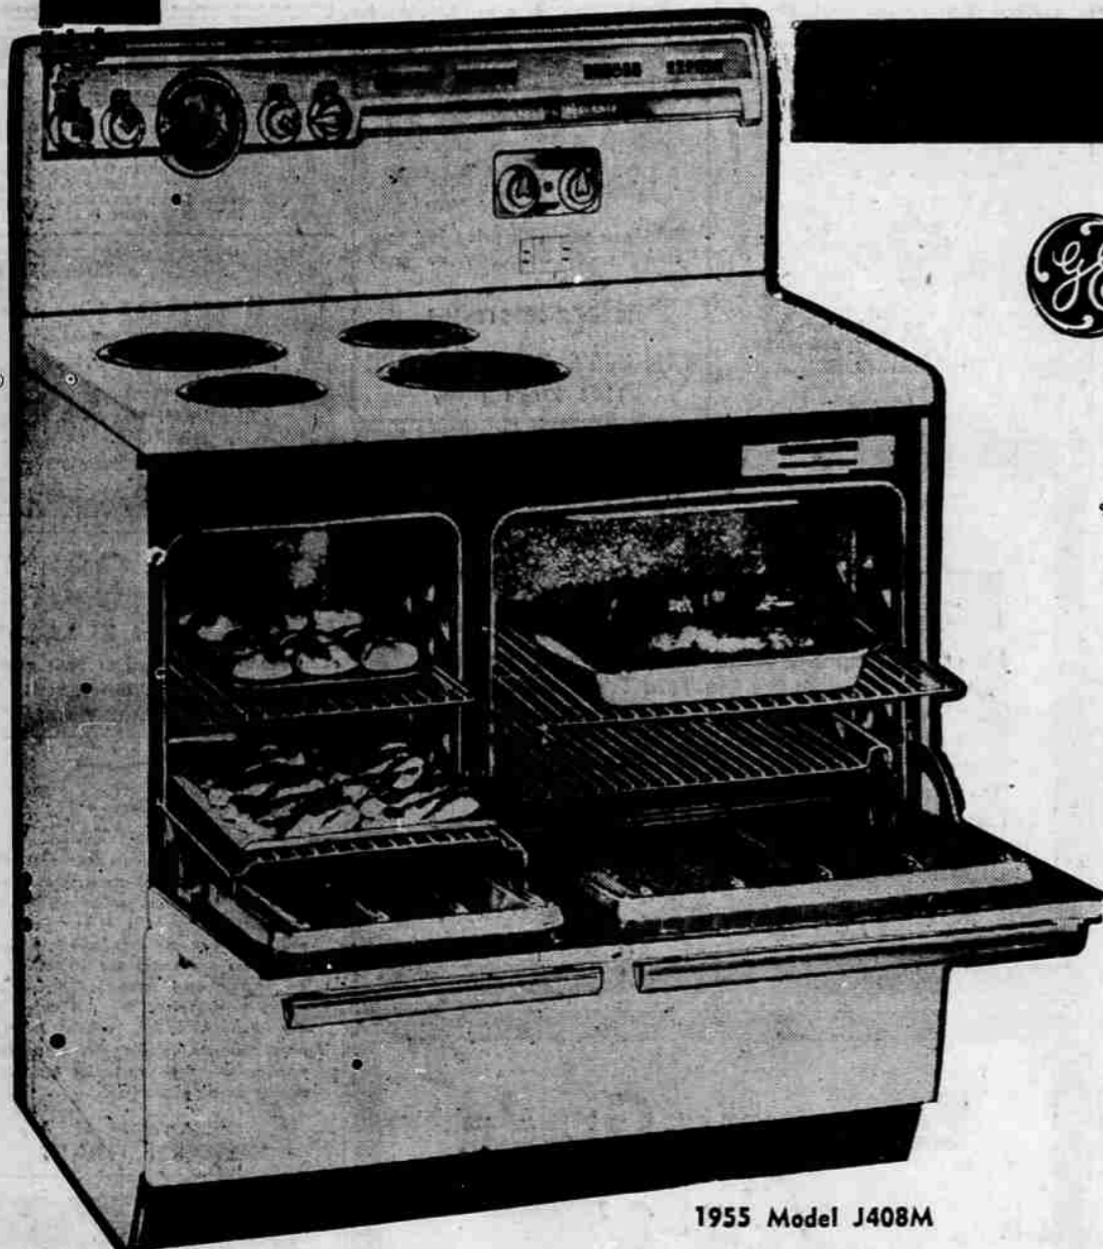

Buy What You Want at Home Appliance When You Want It!

PUSHBUTTON AUTOMATIC NOW SALE PRICED

No Money Down
\$10.86 a Month

\$219⁹⁵

- Big, wide opening, master oven
- Oven timer to watch your meals
- Modern Pushbutton controls... 5 heats
- Focused heat broiler for best results
- Big, roomy storage drawers
- Famed General Electric quality
- One year's service at no extra cost

1955 Model J367M

1955 Model J408M

LIBERATOR TWO-OVEN RANGE SALE PRICED SAVE \$60

- G-E'S TOP-OF-THE-LINE RANGE
- AUTOMATIC CALROD SURFACE UNIT
- PUSHBUTTON CONTROLS... 5 HEATS
- TWO OVENS... TWO BROILERS
- NO EXTRA COST FOR COLORS THAT WE HAVE IN STOCK!
- ONE YEAR'S SERVICE AT NO EXTRA COST
- FAMED G-E DEPENDABILITY!