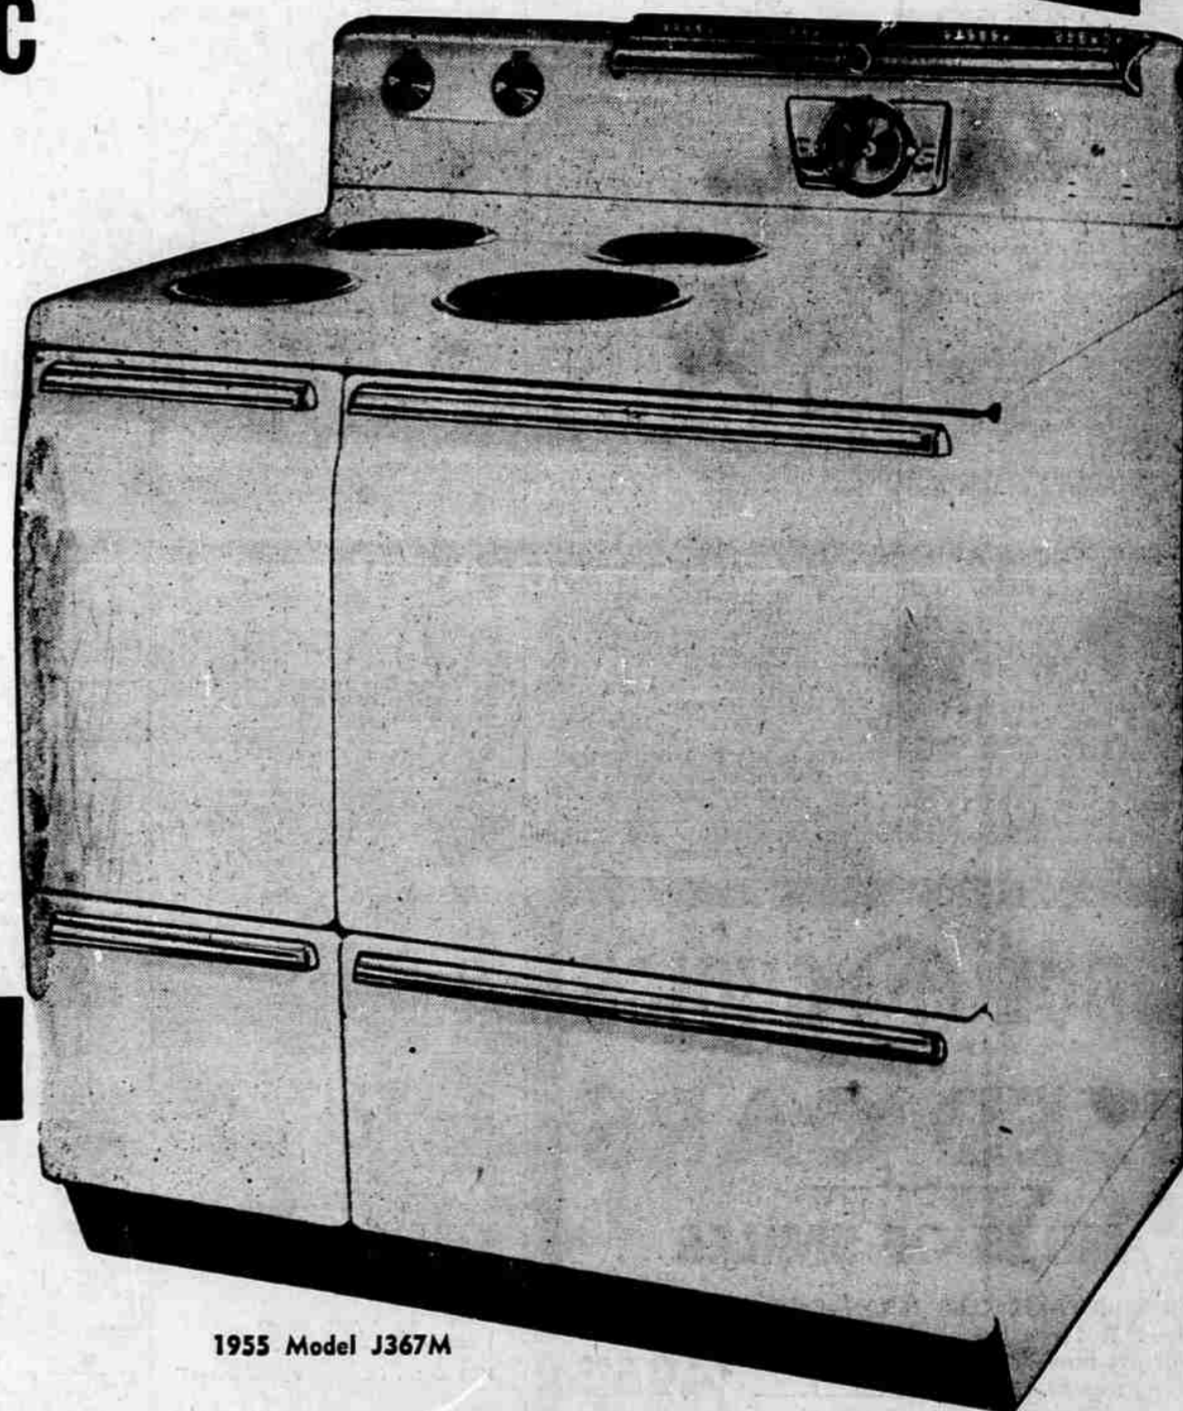

Buy What You Want at Home Appliance When You Want It!

PUSHBUTTON AUTOMATIC NOW SALE PRICED

No Money Down
\$10.86 a Month

\$219⁹⁵

- Big, wide opening, master oven
- Oven timer to watch your meals
- Modern Pushbutton controls... 5 heats
- Focused heat broiler for best results
- Big, roomy storage drawers
- Famed General Electric quality
- One year's service at no extra cost

1955 Model J367M

1955 Model J408M

LIBERATOR TWO-OVEN RANGE SALE PRICED SAVE \$60

- G-E'S TOP-OF-THE-LINE RANGE
- AUTOMATIC CALROD SURFACE UNIT
- PUSHBUTTON CONTROLS... 5 HEATS
- TWO OVENS... TWO BROILERS
- NO EXTRA COST FOR COLORS THAT WE HAVE IN STOCK!
- ONE YEAR'S SERVICE AT NO EXTRA COST
- FAMED G-E DEPENDABILITY!