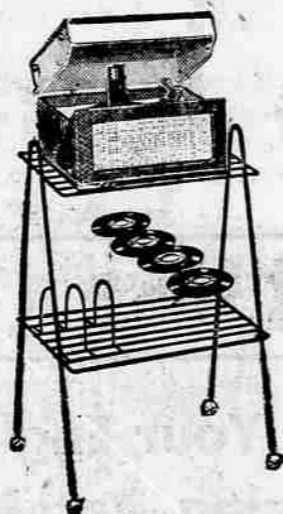

Save two ways at Wards! Get 25% off no trade-in list price on 2 top quality tires, AND get 2 tubes free! Buy Riverside Deluxe with sturdy rayon cord carcass, deep non-skid tread for miles of safety.

Tire Size	6.40-15	6.70-15	7.10-15	7.60-15	8.00-15	6.00-16
Sale Price	32.25*	33.80*	37.40*	40.95*	44.90*	30.80*
No Trade-in List Price	43.00**	45.10**	49.90**	54.60**	59.90**	41.10**
2 Deluxe Blackwalls						
Sale Price	39.45*	41.40*	45.80*	50.20*	55.05*	37.40*
No Trade-in List Price	52.60**	55.20**	61.10**	66.90**	73.40**	49.90**
2 Deluxe Whitewalls						

*Plus Excise Tax on tires and tubes and 2 old tires in trade
**Plus Excise Tax.

FREE

6 Qts. of Oil With Every Battery

Don't miss this sale! You get an extra liberal trade-in allowance with every Wards Winter King Battery—the same quality that other national brands price many dollars higher... Plus 6 qts. of Heavy Duty Oil

REGULAR 137.75 CABINET SINK

Reduced to **116.88** 66-in. size

Save on this quality steel sink, porcelain enamel to resist stains and household acids. Lots of storage space in 2 drawers, 3 compartments. With faucet.

54" size **92.88**. 42" size **71.88**

PHONO, STAND, 4 RECORDS

Reg. 44.06, now **34.88** Blue or tan plastic

Now, for this sale only! Fine performing 45 rpm Air-line Phono with sturdy wrought iron Stand and 4 popular Records. Quick-action changer plays 14 records automatically. Full-fidelity tone. Act now—save \$9.