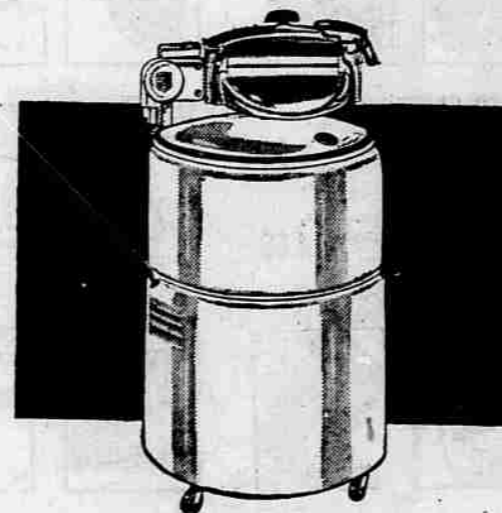

SALE

Plastic **14.44***
Saran Plastic **17.88***
"Jetspan" **23.88***

Save 40% or more over other national brands... whatever your price range or taste in design! Wards wide selection of seat covers gives you long wear and satisfaction—now at a special savings. Installed!

REGULAR 1.75 SPUN ROCK

1.43 20-lb. bag

Save up to 40% on fuel bills—economical, fire-proof insulation. Spun Rock is lightweight, and so easy to install.

SPECIAL PURCHASE—FREEZER

Save \$100 **247.88** \$10 down, on Terms

Comparable national brand would cost you at least \$100 more. 14 cu. ft. capacity. Stores 490 lbs. of food. 2 baskets and divider. Frosted green interior color styling. Counterbalanced lid.

We Service What We Sell Wards Service Is Nationwide

REG. 74.95 WRINGER WASHER

Save \$10 **64.88** \$5 down, on Terms

Modern full-skirt design mounted on 2-in. casters. 8-lb. capacity wash is thoroughly cleaned by gentle action Swirlator. Lovell wringer with adjustable pressure. Porcelain finish throughout wash tub.