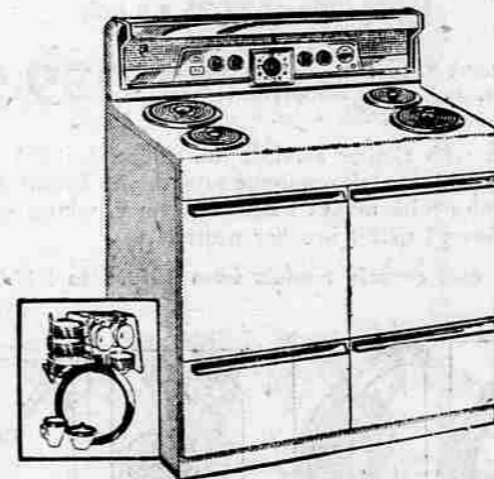

REGULAR 137.75 CABINET SINK

Reduced to **116.88** 66-in. size

Save on this quality steel sink, porcelain enamel to resist stains and household acids. Lots of storage space in 2 drawers, 3 compartments. With faucet.

54" size **92.88**. 42" size **71.88**

PHONO, STAND, 4 RECORDS

Reg. 44.06, now **34.88** Blue or tan plastic

Now, for this sale only! Fine performing 45 rpm Air-line Phono with sturdy wrought iron Stand and 4 popular Records. Quick-action changer plays 14 records automatically. Full-fidelity tone. Act now—save \$9.

FREE—34-PC. PYREX DINNERWARE

40" Elec. Range **279.88** \$10 Dn, on terms

Dinnerware and Range for price of range alone. Porcelain, divided cook-top holds even your largest utensils. New Perma-brite oven is easy to clean. 7 heat Chromalox top units, electric clock-timer.