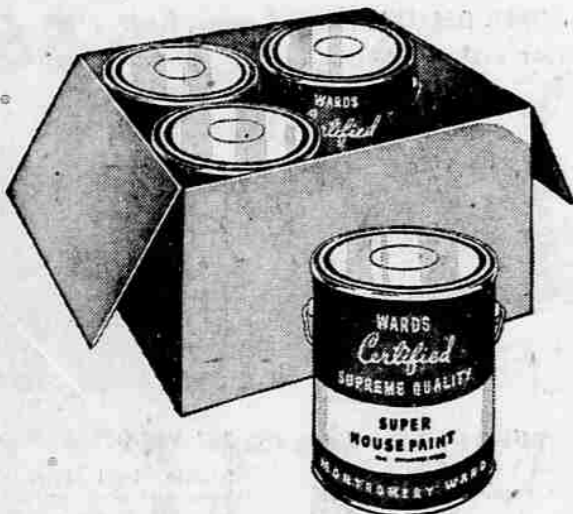

5.29 SUPER HOUSE PAINT

Gallon **4.58** Covers 600 sq. ft.

Save on Wards Super House Paint—at the same time give your home long-lasting beauty. Quality ingredients give smooth surface, high resistance to sun and weather. Contains titanium for extra brightness.