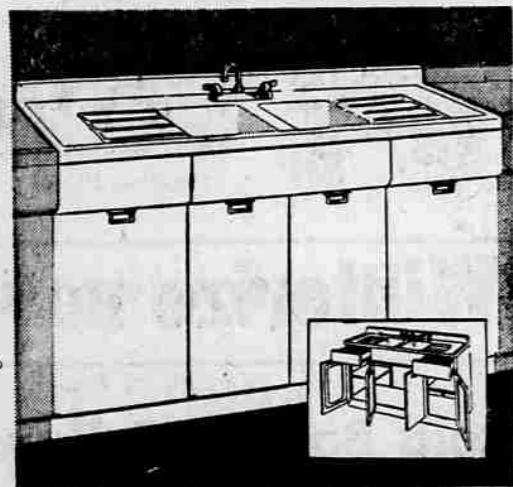

REGULAR 137.75 CABINET SINK

Reduced to **116.88** 66-in. size

Save on this quality steel sink, porcelain enamel to resist stains and household acids. Lots of storage space in 2 drawers, 3 compartments. With faucet.