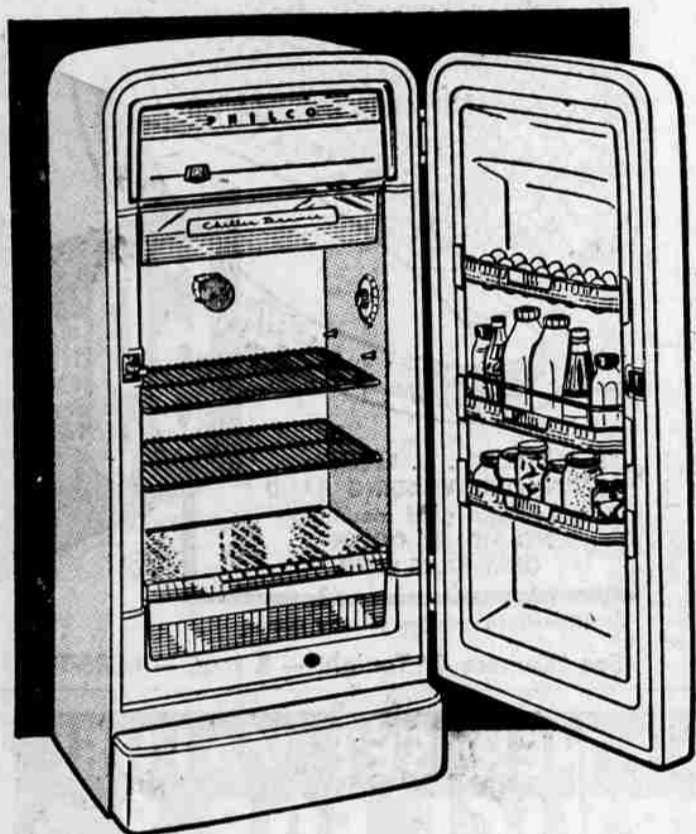

NOW!

FULLY
AUTOMATIC

PHILCO

Regularly $299.95

$239⁹⁵

ONLY $2¹⁵ Per Week

AMERICA'S NUMBER 1

30 Inch PHILCO RANGE

Regular Price $249.95

$229⁹⁵

ONLY $2.06 PER WEEK