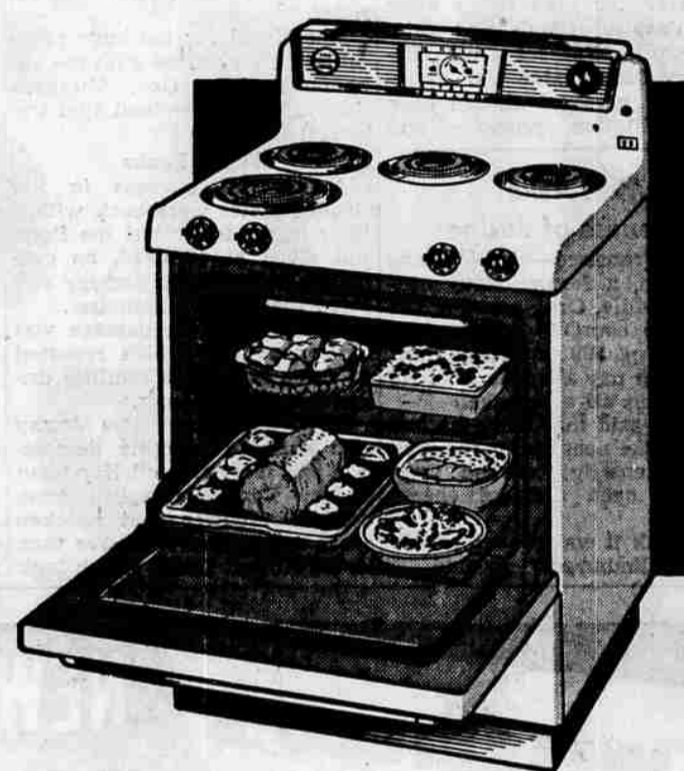

FULLY
AUTOMATIC

PHILCO

Regularly \$299.95

\$239⁹⁵

ONLY \$2¹⁵ Per Week

AMERICA'S NUMBER 1

30 Inch PHILCO RANGE

Regular Price \$249.95

\$229⁹⁵

ONLY \$2.06 PER WEEK

America's Most Popular 30-Inch Electric Range
PHILCO 348. With new "L" arrangement of surface units that gives twice as much useful work space. Giant oven . . . up to 50% wider than ordinary full-size ovens. "Broil-under-Glass", Automatic Oven-Timer Clock, and Super-Speed Philco Surface Units, Dual Floodlight.