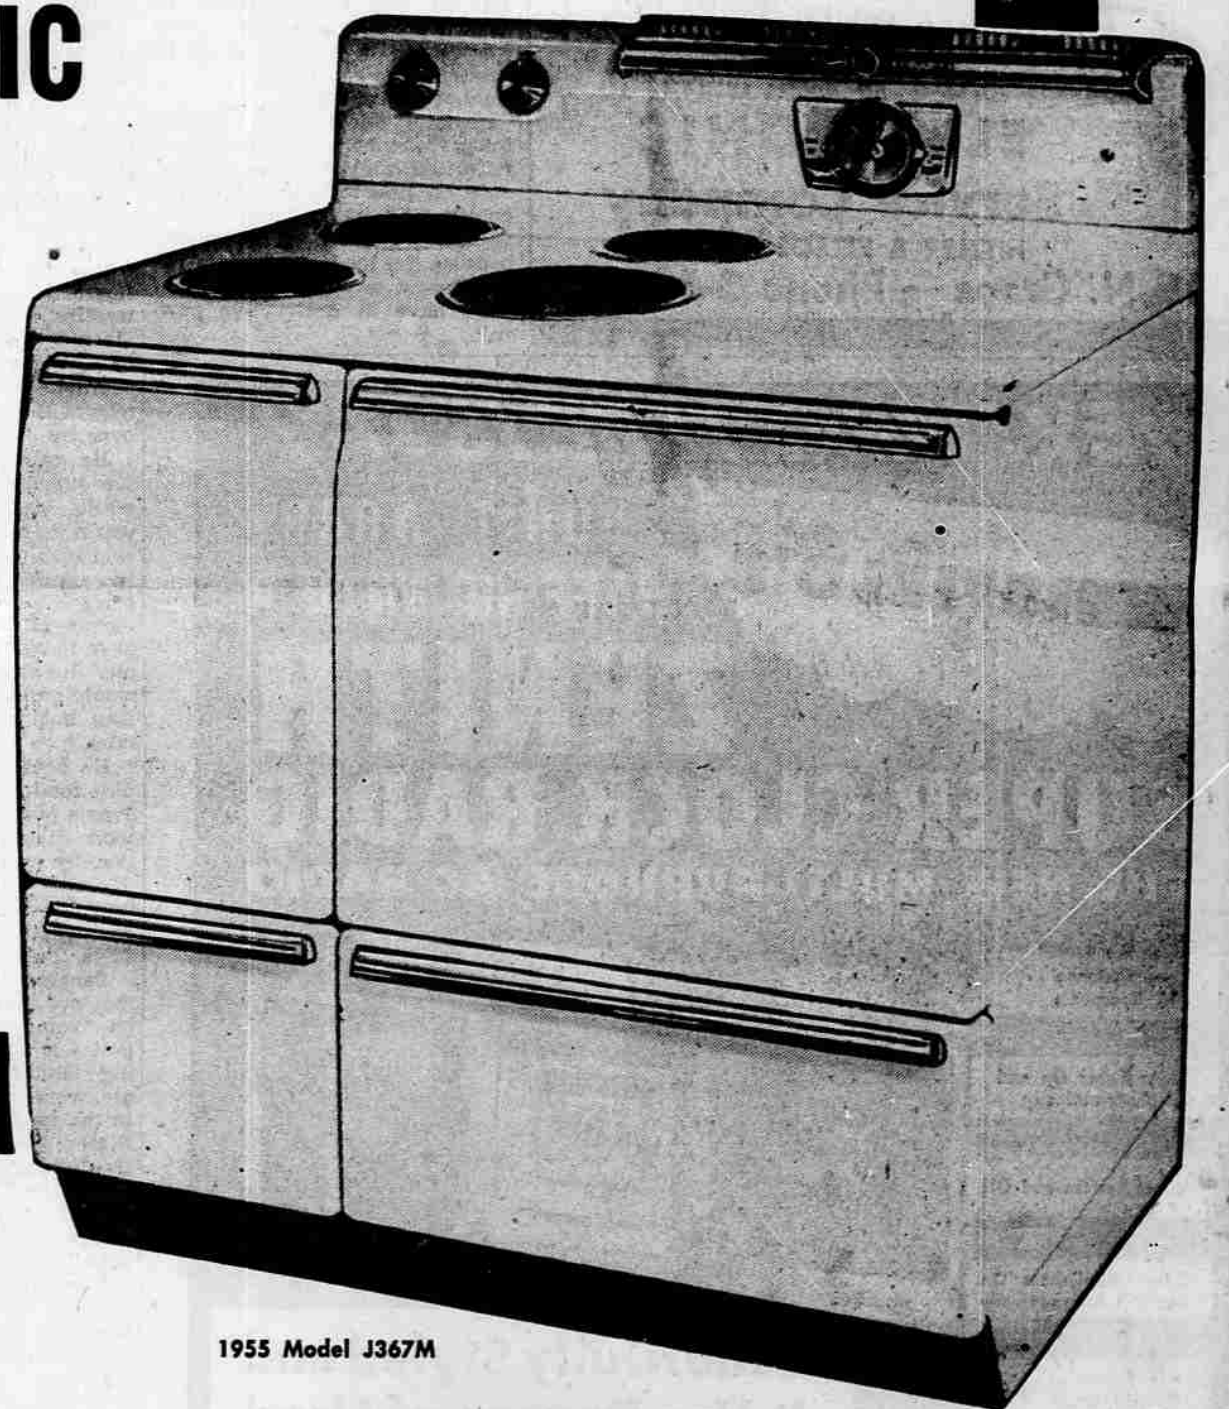

Buy What You Want at Home Appliance When You Want It

PUSHBUTTON AUTOMATIC

NOW SALE PRICED

\$219⁹⁵

No Money Down
\$10.86 a Month

- Big, wide opening, master oven
- Oven timer to watch your meals
- Modern pushbutton controls . . . 5 heats
- Focused heat broiler for best results
- Big, roomy storage drawers
- Famed General Electric quality
- One year's service at no extra cost

1955 Model J367M

1955 Model J408M

LIBERATOR TWO-OVEN RANGE

SALE PRICED

SAVE \$60

- G-E'S TOP-OF-THE-LINE RANGE
- AUTOMATIC CALROD SURFACE UNIT
- PUSHBUTTON CONTROLS . . . 5 HEATS
- TWO OVENS . . . TWO BROILERS
- NO EXTRA COST FOR COLORS THAT WE HAVE IN STOCK!
- ONE YEAR'S SERVICE AT NO EXTRA COST
- FAMED G-E DEPENDABILITY!