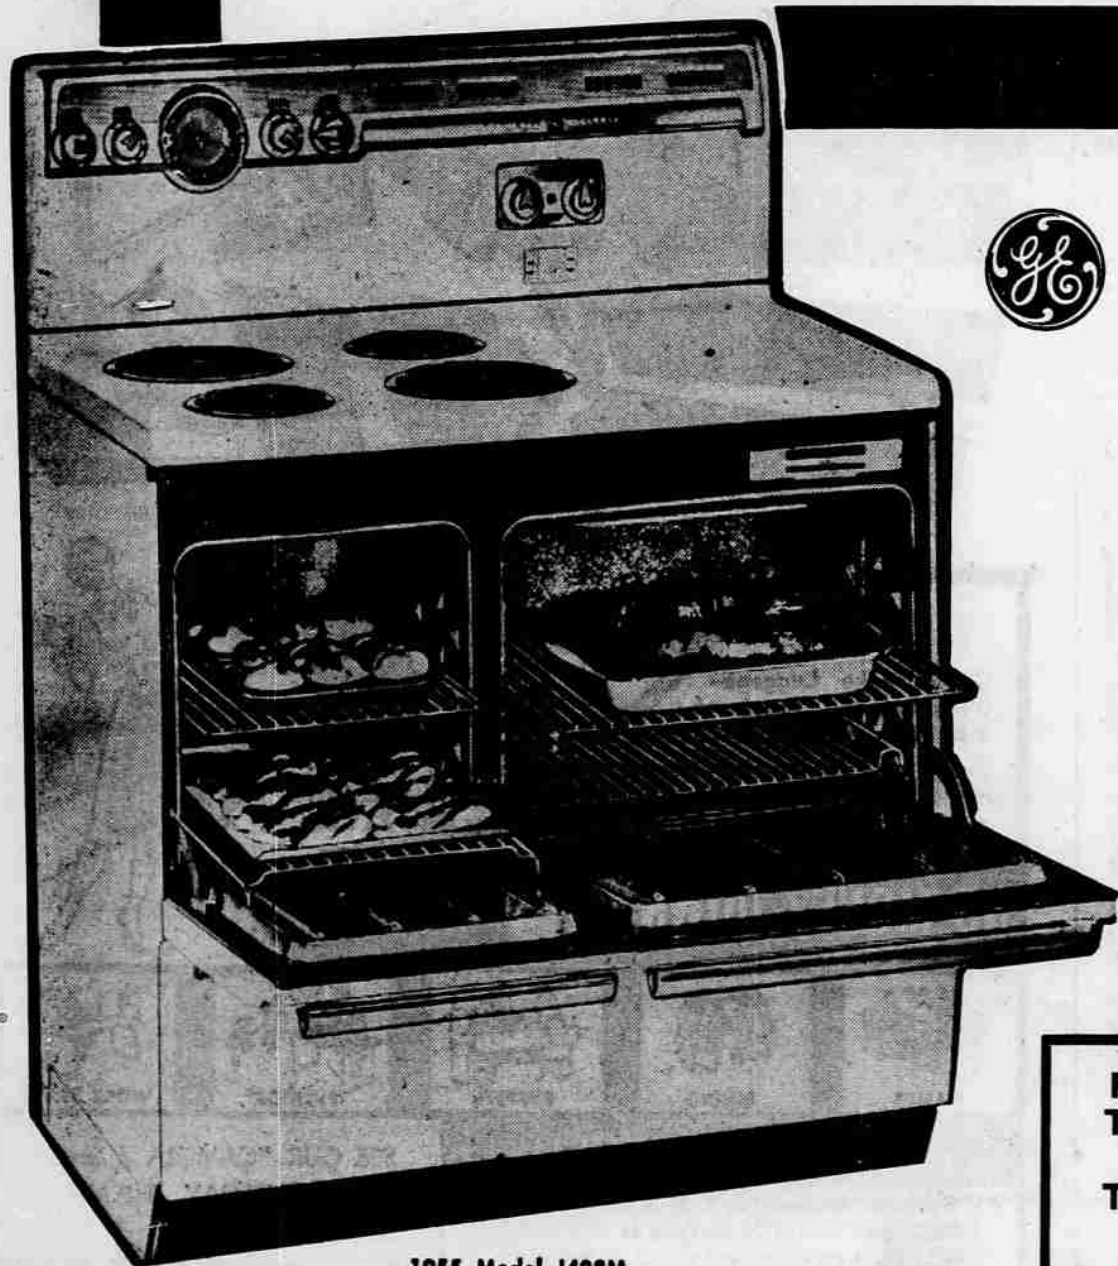

Buy What You Want at Home Appliance When You Want It

PUSHBUTTON AUTOMATIC

NOW SALE PRICED

\$219⁹⁵

No Money Down
\$10.86 a Month

- Big, wide opening, master oven
- Oven timer to watch your meals
- Modern pushbutton controls . . . 5 heats
- Focused heat broiler for best results
- Big, roomy storage drawers
- Famed General Electric quality
- One year's service at no extra cost

1955 Model J367M

1955 Model J408M

LIBERATOR TWO-OVEN RANGE

SALE PRICED

SAVE \$60

- G-E'S TOP-OF-THE-LINE RANGE
- AUTOMATIC CALROD SURFACE UNIT
- PUSHBUTTON CONTROLS . . . 5 HEATS
- TWO OVENS . . . TWO BROILERS
- NO EXTRA COST FOR COLORS THAT WE HAVE IN STOCK!
- ONE YEAR'S SERVICE AT NO EXTRA COST
- FAMED G-E DEPENDABILITY!