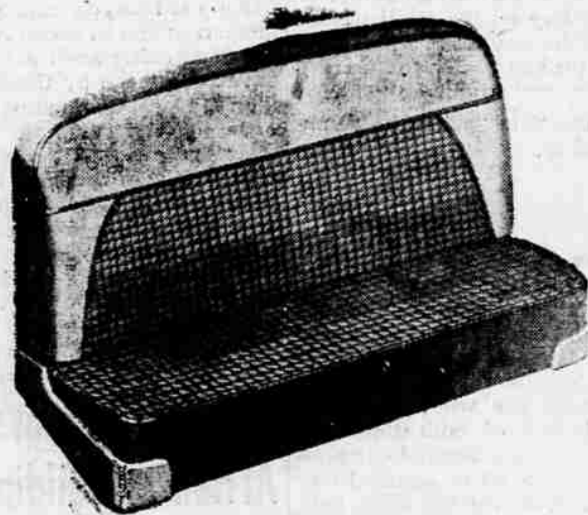

1956 BEDROOM SET
REGULAR 209.95

199.88

2-pc. Set — Bookcase Bed and Double Dresser. Newest, smartest bedroom styling for dollars around. Beautiful Arizona Sand finish. Each piece sparkles with expensive construction features. Sale-priced matching pieces: Chest \$85. Stand 39.88. Panel Bed, Dresser 169.88

ASPHALT TILE—SAVE 20%

9x9", ea. **6c** dark colors

Cedar or Black tiles now ea. 6c. Off-white ea. 10 1/2c. Beige, Green, Red or Gray tiles now priced ea. 9c. Smart marbled flooring; tough, moisture-resistant. Can be laid directly on concrete. Install it yourself.

SPECIAL PURCHASE
USUALLY 9.98

7.44 ea.

Choice of 4 assorted sale-priced dolls. Shown: 25" Plastic Walking Doll with rooted Saran hair, glassene sleeping eyes.

SALE! "JETSPUN" SEAT COVERS

Readymades **23.88** Installed