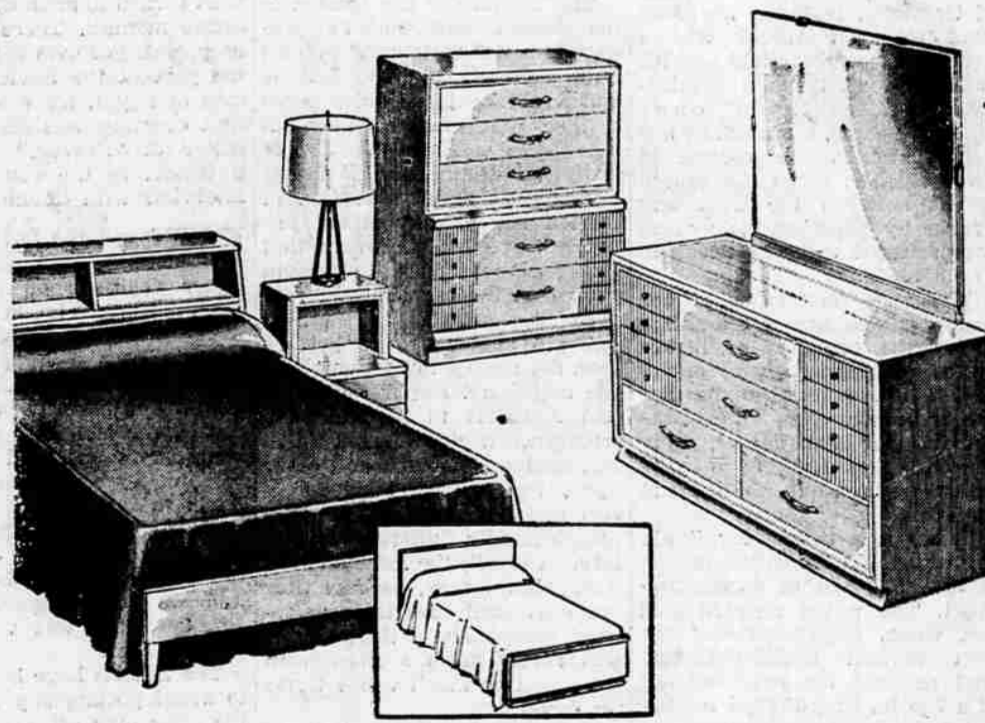

1956 BEDROOM SET
REGULAR 209.95

199.88

2-pc. Set — Bookcase Bed and Double Dresser. Newest, smartest bedroom styling for dollars around. Beautiful Arizona Sand finish. Each piece sparkles with expensive construction features. Sale-priced matching pieces: Chest \$85. Stand 39.88. Panel Bed, Dresser 169.88