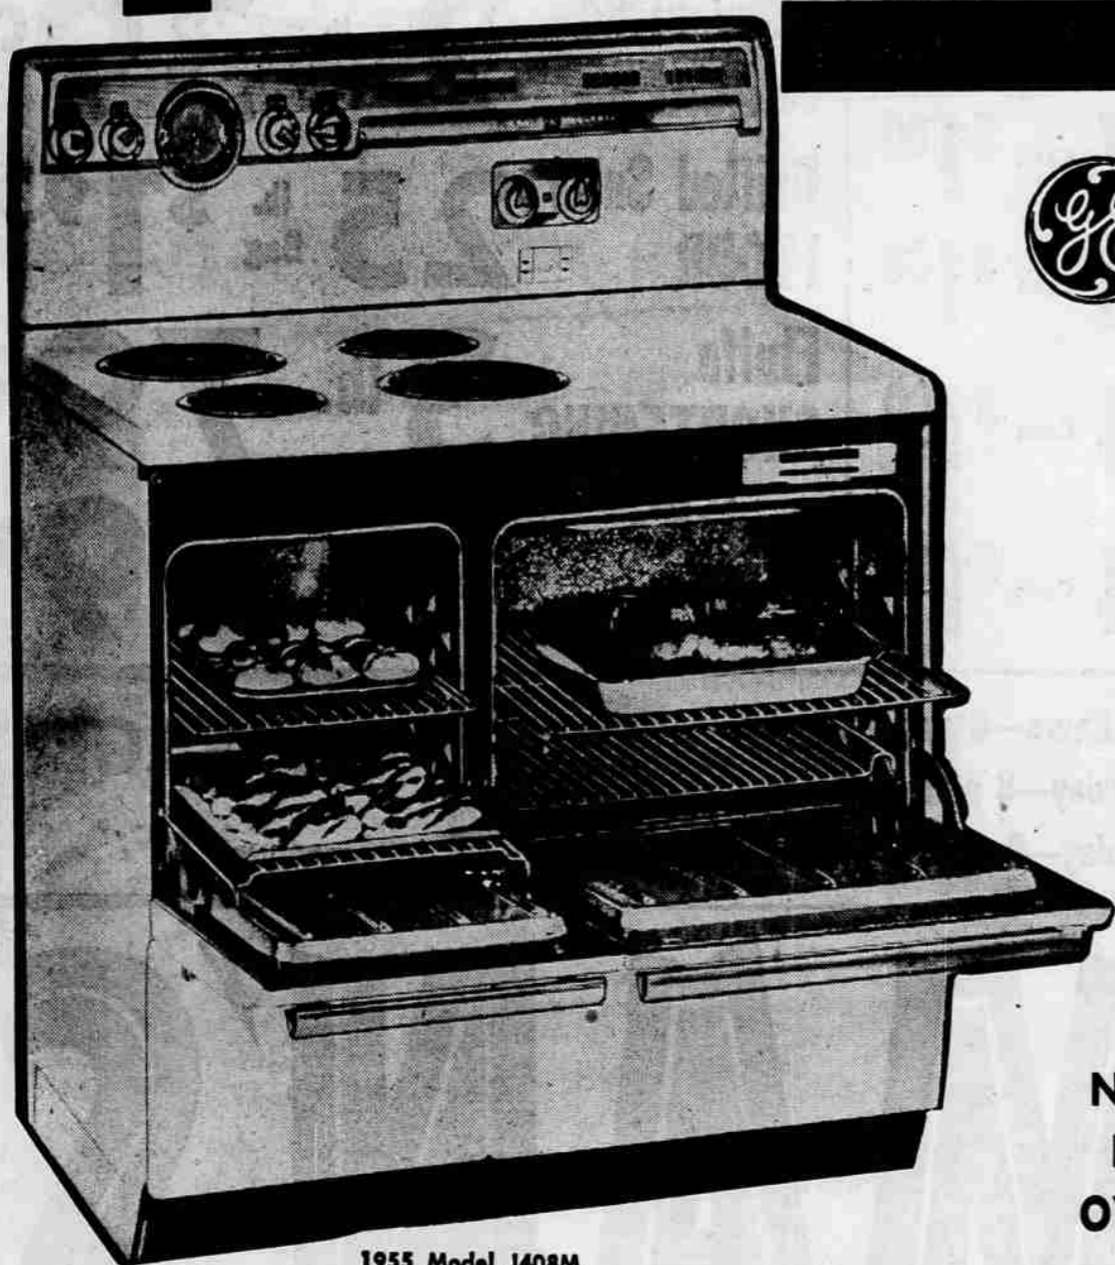

Buy What You Want at Home Appliance When You Want It

PUSHBUTTON AUTOMATIC

NOW SALE PRICED

\$219⁹⁵

No Money Down
\$10.86 a Month

- Big, wide opening, master over
- Oven timer to watch your meals
- Modern pushbutton controls . . . 5 heats
- Focused heat broiler for best results
- Big, roomy storage drawers
- Famed General Electric quality
- One year's service at no extra cost

1955 MODEL J367M

1955 Model J408M

LIBERATOR

TWO-OVEN RANGE

SALE PRICED

SAVE \$60

- G-E'S TOP-OF-THE-LINE RANGE
- AUTOMATIC CALROD SURFACE UNIT
- PUSHBUTTON CONTROLS . . . 5 HEATS
- TWO OVENS . . . TWO BROILERS
- NO EXTRA COST FOR COLORS THAT WE HAVE IN STOCK!
- ONE YEAR'S SERVICE AT NO EXTRA COST.
- FAMED G-E DEPENDABILITY