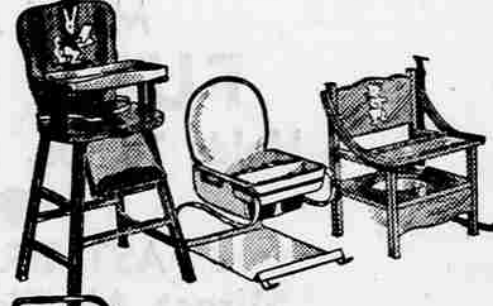

Everything For Baby!

Just a few of the big value, dependable infant items we have in stock.