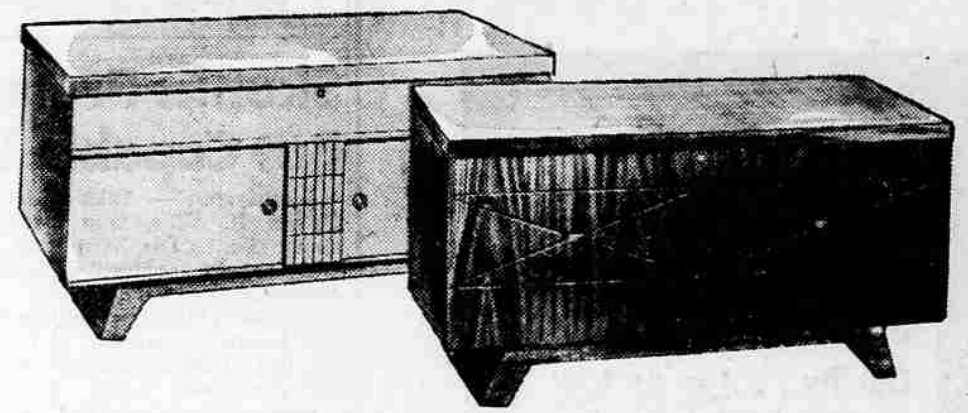

WESTERN AUTO WAREHOUSE REDUCTION SALE!

... the family store

OPEN TONIGHT UNTIL 9 P.M. Personalized Credit Terms!

Truly an outstanding value!
Compare with others to 250.00!

Gracious and modern living for the contemporary homemaker. Built for years of dependable service. Over-size double dressers, panel bed and chest of drawers... in warm cinnamon brown tones. Dust protectors under center-guided drawers. Bottom drawer has shirt-divider and cedar lining. Easy-slide drawers do away with unnecessary pulling and tugging. Large tilting plate glass mirror. Highly polished non-mar top easily dusted with cloth or vacuum. Reg. \$249.95.

Feature Value!
3-Pc. Bedroom Suite

189⁸⁸ easy terms

Reg. 129.95 Dinette Set

New Low Price of Only **69⁹⁵** WHILE THEY LAST!

Dining room style: Family size: Kitchen durability: Here is the beautiful new trend setting dinette set women all over the country have been asking for: Topped off by a "walnut" wood grain plastic top that washes like a china dish: Resists heat and stains: New in so many ways: Big 36x48" table extends to 60 inches, has a special way of storing the extra leaf under the table. Duran upholstery in decorator colors. Non-marring, push-on chair backs. Feature for feature, our deluxe new "Aristocrat" has the enduring beauty and quality found only in sets costing much more. Comes in Grey, Yellow and Chartruese Chairs.

49⁹⁵ Terms Easy

Mattress and Box Springs
209 coil inner-spring mattress **29⁵⁰** ea.
The best sleep insurance you'll ever have! A full-size double bed mattress with pre-built border and ACA heavy ticking. Comfortable "body balance" springs. Also in twin bed size at same low price. Regular 49.95 Each

This folding bathinette has easy-to-clean rubber-like tub. Heavy white Duck table top fastens to frame with snaps. Quick-draining hose. Accessory holder.

Fiber Bassinette
Designed for infants to 6 mos. **8⁴⁵**