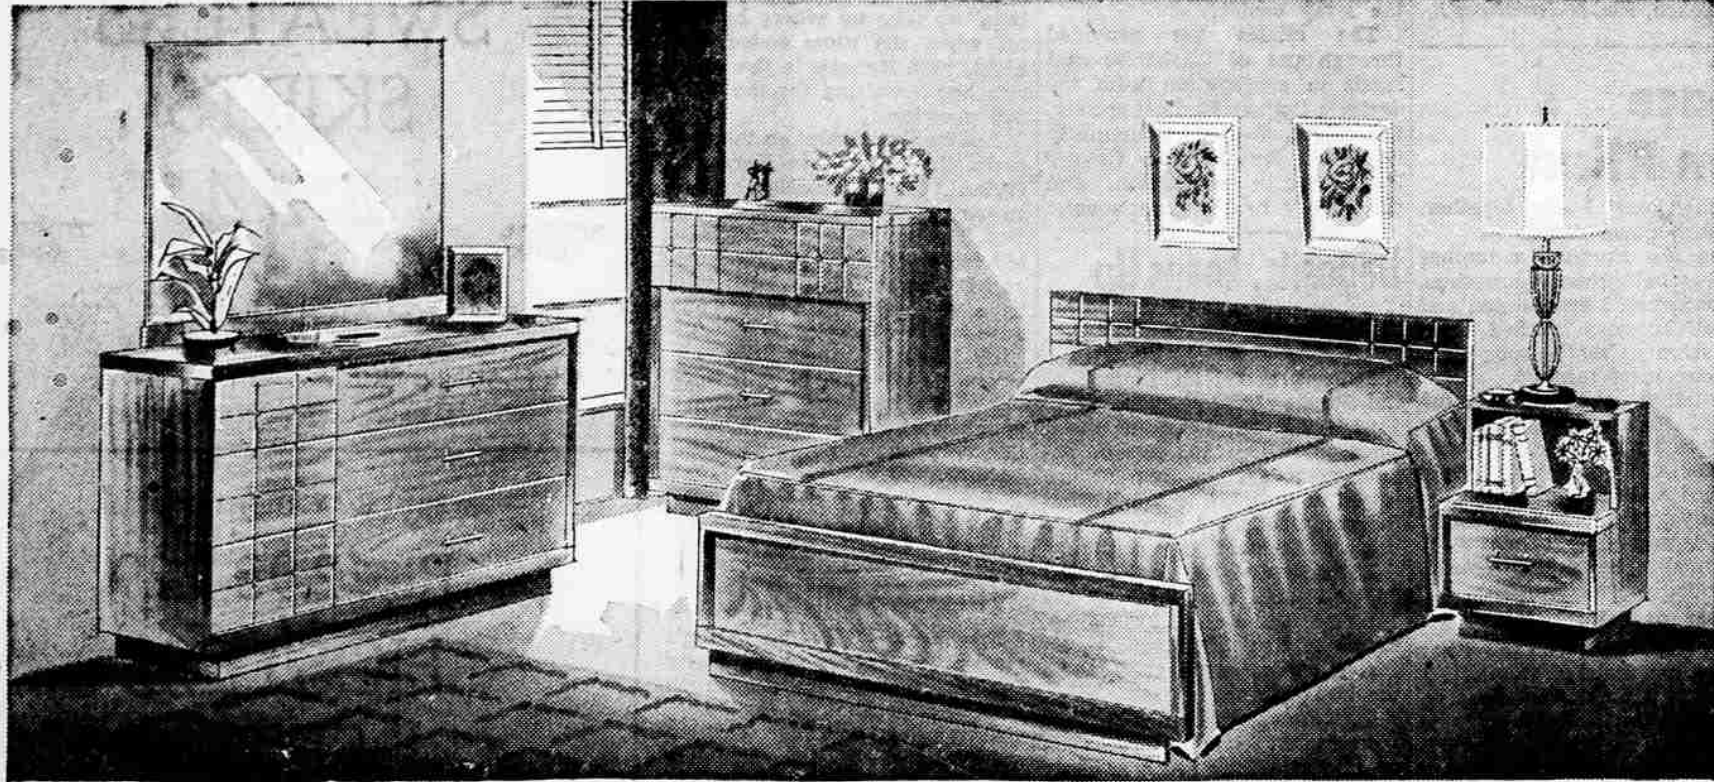

WESTERN AUTO WAREHOUSE REDUCTION SALE!

... the family store

OPEN TONIGHT UNTIL 9 P.M. Personalized Credit Terms!

Truly an outstanding value!
Compare with others to 250.00!

Gracious and modern living for the contemporary homemaker. Built for years of dependable service. Over-size double dressers, panel bed and chest of drawers... in warm cinnamon brown tones. Dust protectors under center-guided drawers. Bottom drawer has shirt-divider and cedar lining. Easy-slide drawers do away with unnecessary pulling and tugging. Large tilting plate glass mirror. Highly polished non-mar top easily dusted with cloth or vacuum. Reg. \$249.95.

Feature Value!
3-Pc. Bedroom Suite

189⁸⁸ easy terms

Reg. 129.95 Dinette Set

New Low Price of Only **69⁹⁵** WHILE THEY LAST!

Dining room style: Family size: Kitchen durability: Here is the beautiful new trend setting dinette set women all over the country have been asking for: Topped off by a "walnut" wood grain plastic top that washes like a china dish: Resists heat and stains: New in so many ways: Big 36x48" table extends to 60 inches, has a special way of storing the extra leaf under the table. Duran upholstery in decorator colors. Non-marring, push-on chair backs. Feature for feature, our deluxe new "Aristocrat" has the enduring beauty and quality found only in sets costing much more. Comes in Grey, Yellow and Chartruese Chairs.