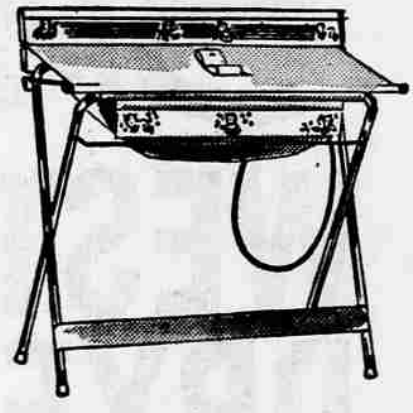

Selected Values In Children's Furniture!

Metal Bathinette
Bathe baby in ease & safety! **14⁹⁵**

This folding bathinette has easy-to-clean rubber-like tub. Heavy white Duck table top fastens to frame with snaps. Quick-draining hose. Accessory holder.