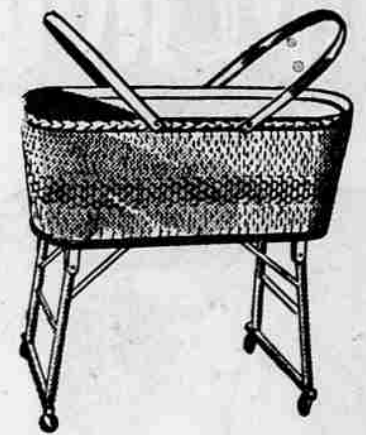

49⁹⁵ Terms Easy

Mattress and Box Springs
209 coil inner-spring mattress **29⁵⁰** ea.
The best sleep insurance you'll ever have! A full-size double bed mattress with pre-built border and ACA heavy ticking. Comfortable "body balance" springs. Also in twin bed size at same low price. Regular 49.95 Each

5 DRAWER CHEST

A Real Value!
• Maple Finish
• Fine Pine Wood
• Large 26-inch by 42-inch size
• Perfect for any bedroom
21⁹⁵

Selected Values In Children's Furniture!

Metal Bathinette
Bathe baby in ease & safety! **14⁹⁵**

This folding bathinette has easy-to-clean rubber-like tub. Heavy white Duck table top fastens to frame with snaps. Quick-draining hose. Accessory holder.

Fiber Bassinette
Designed for infants to 6 mos. **8⁴⁵**

Finely woven body with hardwood beaded doweling. No sharp edges to scratch or cut the baby. Lightweight. Folding legs with casters. Oak handles.

Everything For Baby!

Just a few of the big value, dependable infant items we have in stock.