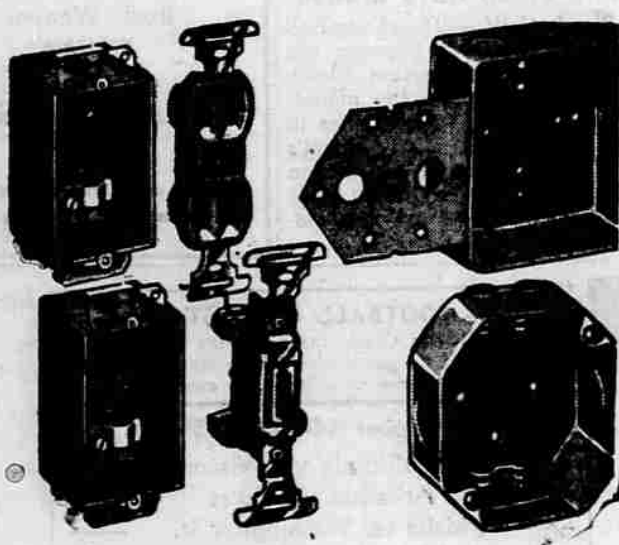

**REG. 2.98 BALLET**  
Pert back bow. Black. Teen's 4-9... **2.44**

**REG. 49c FLANNEL**  
Soft sanforized cotton. 35-36" x 42c yd.

**REGULAR 49c**  
**SPARK PLUG**  
**33c**  
Performs as well as original equipment. "Thermosealed" shell to reduce hard starting due to leakage.

**SPECIAL PURCHASE**  
**45-IN. FABRIC**  
**84c yd.**  
Extra-wide, durable cotton bark cloth in 4 popular patterns—floral, scenic, modern, or novel "Hobby Shop".

**REG. 32c to 35c ELECTRIC SUPPLIES**  
**Low sale price 28c** Each, your choice  
A big saving for you on every item. 4-in. Octagon or Square Outlet Box; 2 1/2" or 1 1/2" Switch Box; Single Pole Toggle Switch; Duplex Receptacle. Each at this one low price—all UL approved. Buy now.

**REG. 33.95 FULL PANEL CRIB**  
Save 4.07 **29.88** 10% dn., Terms  
Full panel, draft-proof Crib has fingertip operated dropside. 4 position spring, plastic teething rails. Maple panels have decals, and ball trim. Natural or white. SIMMONS Mattress, 64-coil, vinyl cover. **9.88**