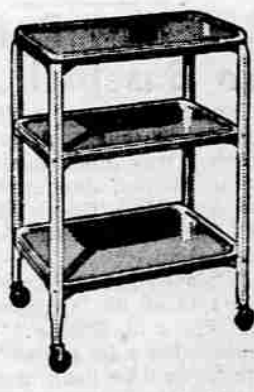

KITCHEN CART
REGULAR 8.95
7.88
Enjoy the convenience of this servant on wheels at low sale price. Triple electrical outlet, asbestos cord. White enamel.