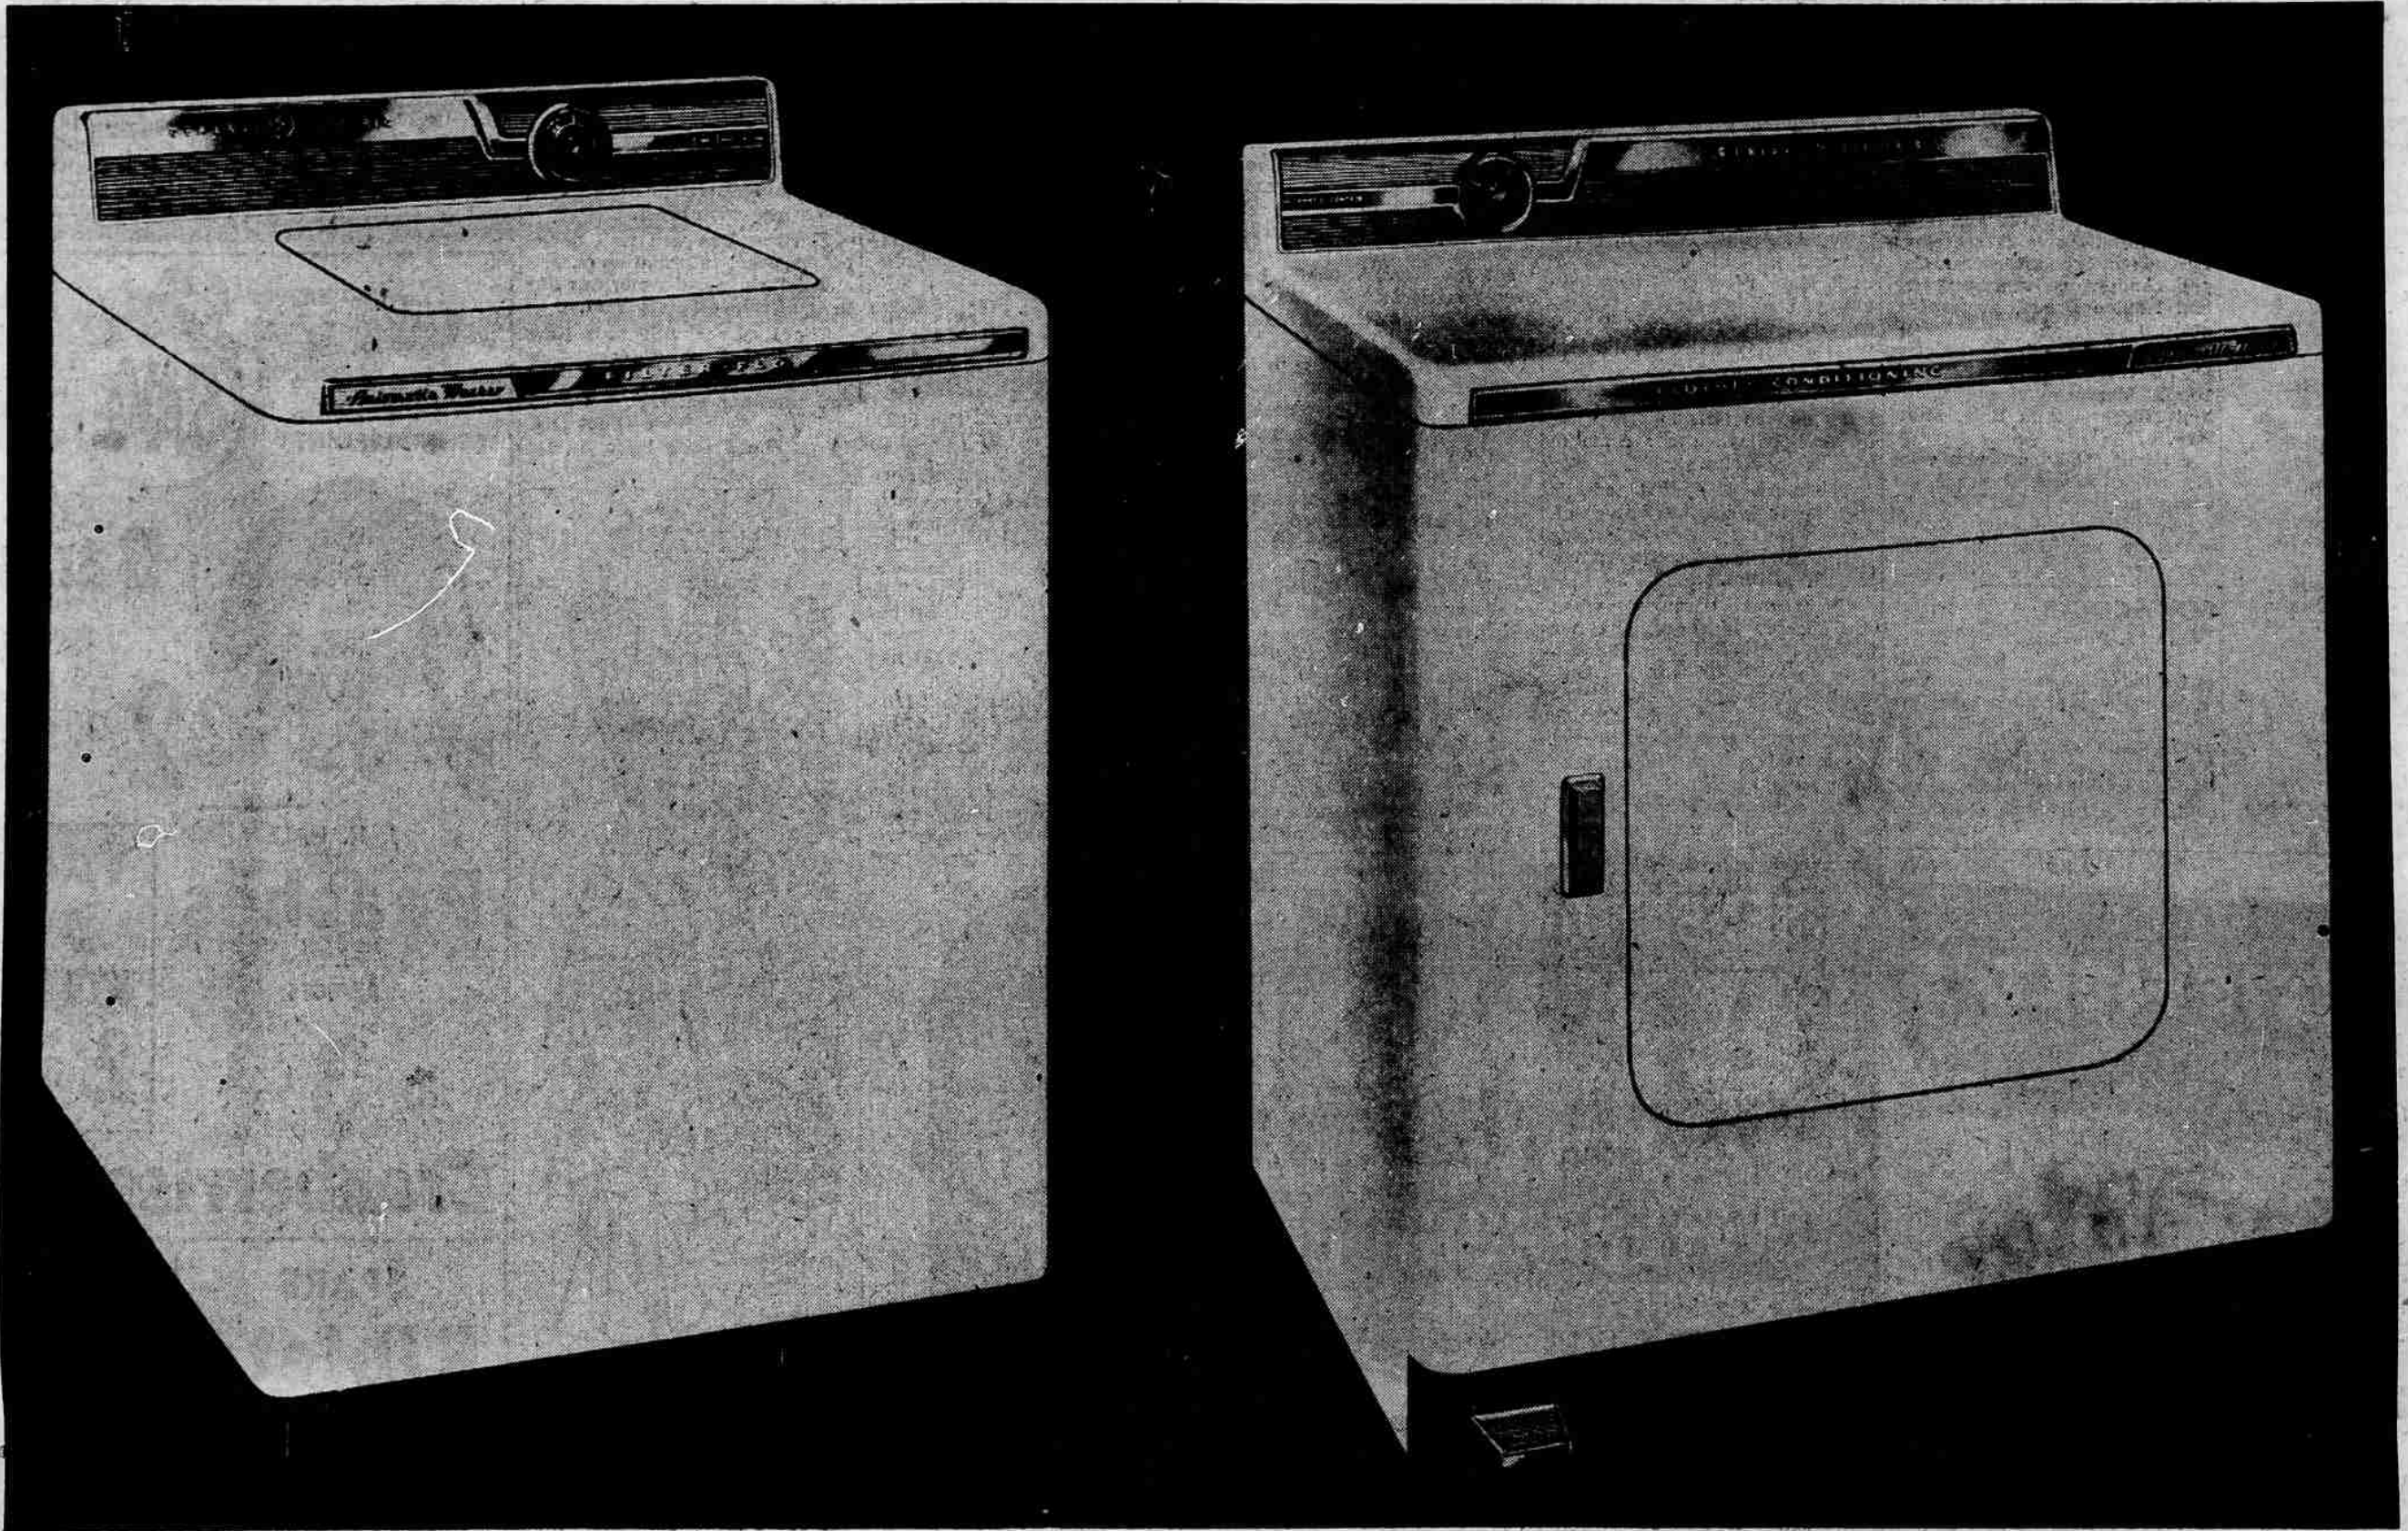

LOOK FOR THE FILTER —

THE MOST TALKED ABOUT WASHING IMPROVEMENT IN YEARS
AND ONLY THE G-E WASHER HAS IT!

AUTOMATIC FILTER-FLO WASHER

1956 MODEL
750N

HOME APPLIANCE
LOW PRICE ONLY

\$279⁹⁵

PRICE INCLUDES
ONE YEAR'S SERVICE

- Big Capacity, Too! G-E Gives Big Family Washes.
- Water Saver Control Lets you select water levels.
- Filter-Flo Removes lint, soapscum while you wash.
- G-E's Famed Dependability, 5 year protection plan

1955 MODEL J-242M

PAY NOTHING DOWN
AND UP TO 24 MONTHS TO PAY
ON OUR APPROVED CREDIT PLAN

SPACEMAKER RANGE

AT A BUDGET PRICE!

\$139⁹⁵

Price Includes
One Year's
Service

- Pushbutton Controls
- Big, Wide Opening Master Oven
- Focused Heat Broiler
- Calrod Oven and Surface Units
- Famed G.E. Quality