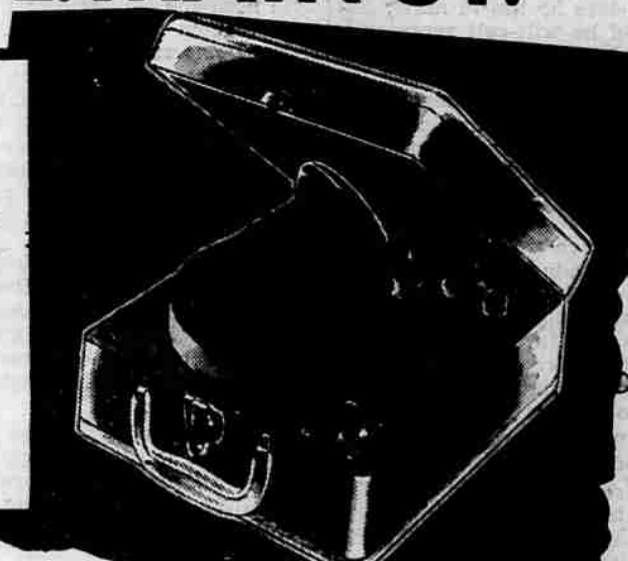

★ Shop Weisfield's Wed., Thurs., Fri., Sat.

REG. 12.95

WM. ROGERS SILVERPLATED

Holloware Your Choice 5⁹⁵ ea.

PAY ONLY 25¢ WEEK
Coffee pot, tea pot, sugar and creamer, pitcher, double vegetable dish, gravy boat, Welland Tree platter and many other pieces.