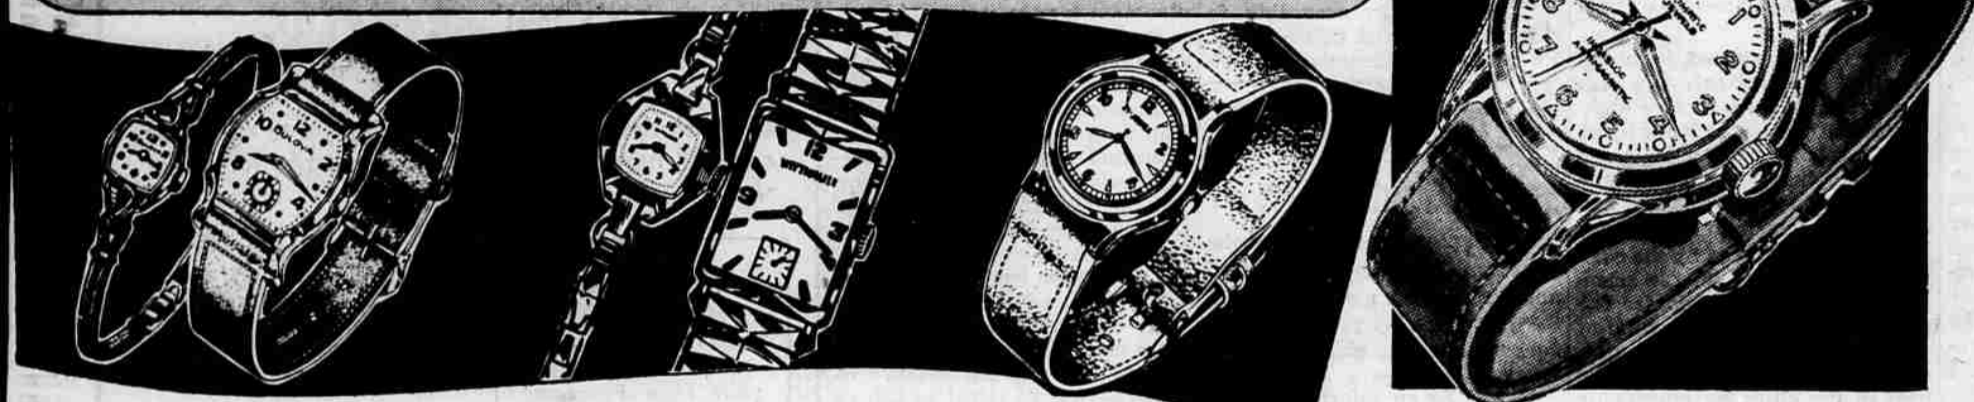

OPEN New MEDFORD Store

122 E. MAIN ST.

Opening Celebration

SATURDAY DOORS OPEN AT 9:30 A.M.

NIGHT 'TIL 9:00 P.M.

In addition to the many famous brands at nationally advertised prices you will see at Weisfield's Grand Opening, you will find hundreds of SPECIAL VALUES . . . that are also available on low easy terms. BE SURE YOU OPEN YOUR ACCOUNT TOMORROW!

NO MONEY DOWN . . . PAY AS LITTLE AS 25¢ A WEEK

HERE'S WHY WEISFIELD'S SELL MORE WATCHES THAN ANY OTHER WEST COAST JEWELER

17-JEWEL "BULOVA" WRIST WATCHES For Ladies and Men

29.75

Longines-Wittnauer WRIST WATCHES For Ladies and Men

39.75

Reg. 39.95 Man's 17-Jewel WRIST WATCH

19.95

Special! Reg. 59.50

29.75

17-Jewel Automatic Self Winding Stainless Steel

Beautiful automatic watch is both shock and water resistant. Anti-magnetic. **NO MONEY DOWN. ONLY 75¢ WEEK**

REG. 24.95

PORTABLE STEWART-WARNER 3-SPEED

Phonograph

15⁸⁸

PAY ONLY 50¢ WEEK
Has attractive, sturdy carrying case. Phonograph gives excellent tone and it plays all 3 record sizes. An ideal gift!