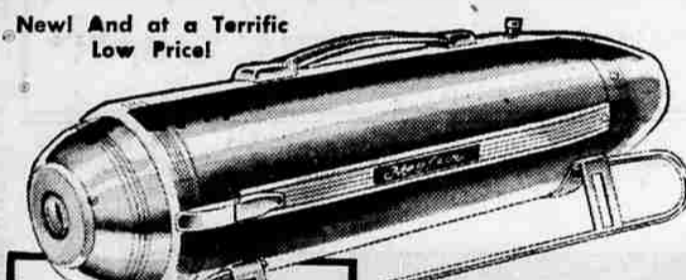

Reg. 59.95 Mayfair Universal Vacuum Cleaner

ONLY 1.00 WEEK 29⁸⁸

COMPLETE WITH 9-PC. SET OF ATTACHMENTS