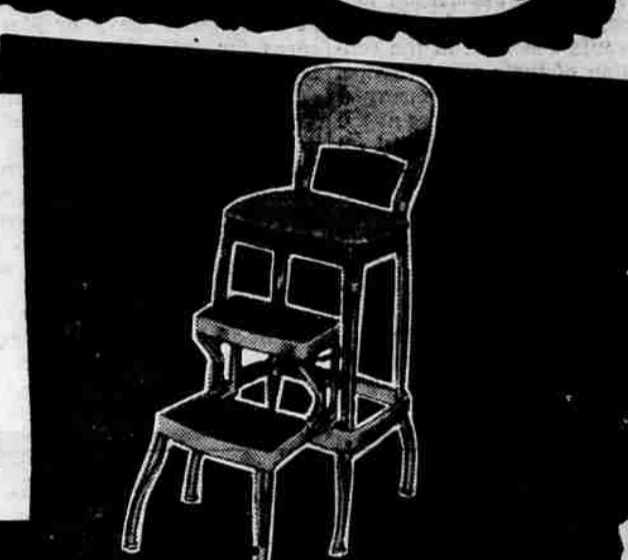

★ You Need No Cash Buy Now and Save!

REG. 15.95

PLASTIC UPHOLSTERED STURDY DELUXE STEP STOOL

7⁹⁵

PAY ONLY 25¢ WEEK
Has tuck-away steps, chrome trim and legs, and comes in a choice of colors. Rubber step treads.

★ No Money Down On Weisfield's Easy Credit

REG. 8.95

MAGNIFYING DIAL FAMOUS NAME BATH SCALES

3⁸⁸

PAY ONLY 25¢ WEEK
A scale renowned for accuracy and its easy to read dial. Has non-skid platform, steel case.