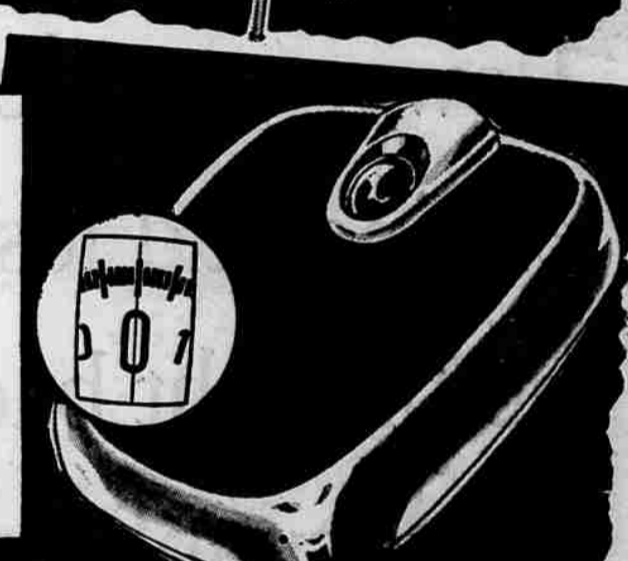

★ Shop Now & Shop Early For the Best Selections!

REG. 37.95

DORMEYER MEAL-MAKER FOOD GRINDER INCLUDED

22⁸⁸

PAY ONLY 1.00 WEEK
A grinder, juicer and mixer all in one! Has 2 mix bowls, a juicer bowl. Can be used as portable, too.