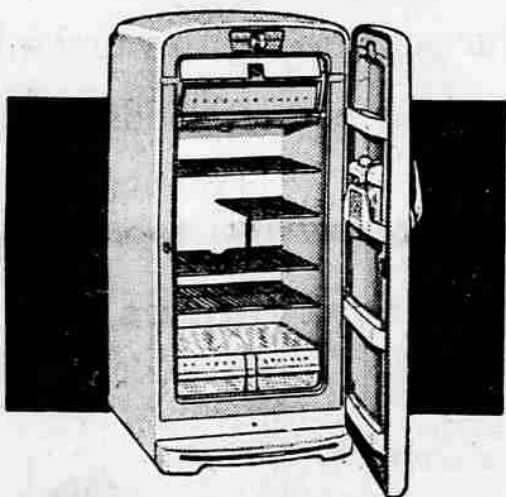

SALE—11.5 CU. FT. REFRIGERATOR

Reg. 259.95 **238.88** \$10 down on Terms

Ward's newest Refrigerator. Regular price reduced even more. Frosted green interior. Freezer holds 50 lbs. of frozen food. Full-width froster tray. Butter compartment, 3 door shelves. Twin food fresheners.

REGULAR 82.70 CABINET SINK

42" wide **74.88** Save now

A real space-saver, and a money-saver, too, at this low sale price! Porcelain enameled top resists acids and stains, cleans easily. Drawers, 2 compartments. 54" SIZE, now... 86.88 66" SIZE... 114.88