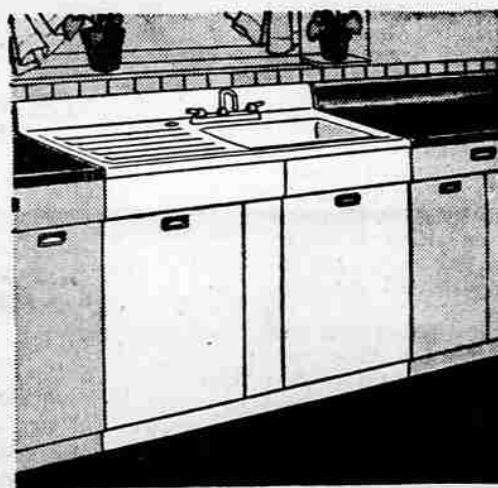

SALE—11.5 CU. FT. REFRIGERATOR

Reg. 259.95 **238.88** \$10 down on Terms

Ward's newest Refrigerator. Regular price reduced even more. Frosted green interior. Freezer holds 50 lbs. of frozen food. Full-width froster tray. Butter compartment, 3 door shelves. Twin food fresheners.

REGULAR 82.70 CABINET SINK

42" wide **74.88** Save now

A real space-saver, and a money-saver, too, at this low sale price! Porcelain enameled top resists acids and stains, cleans easily. Drawers, 2 compartments. 54" SIZE, now... 86.88 66" SIZE... 114.88