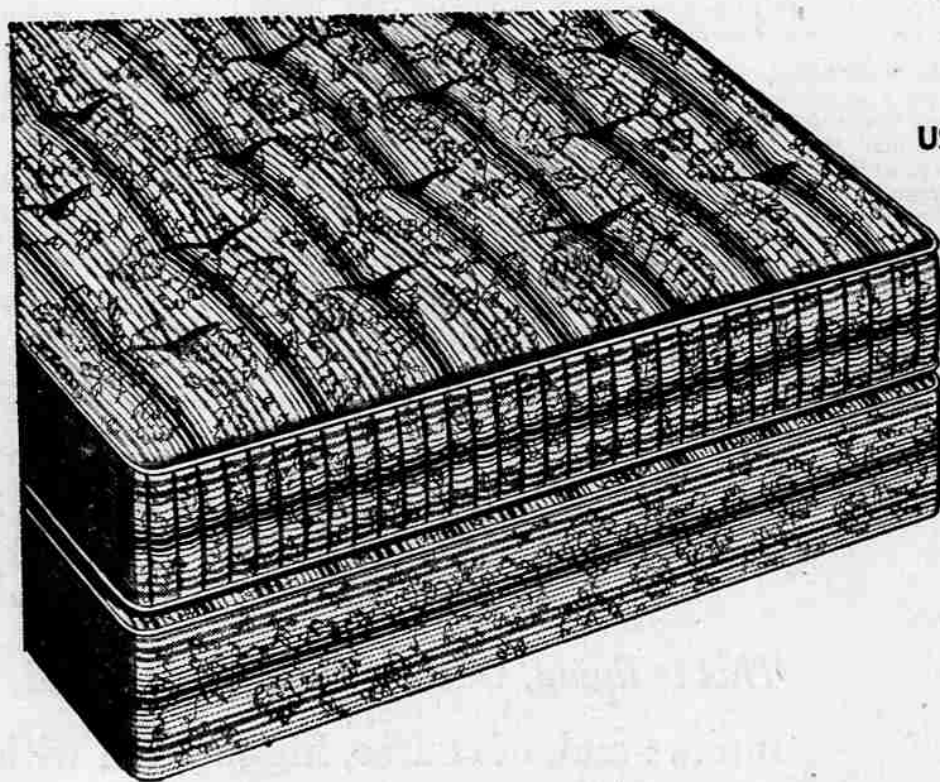

# ANNIVERSARY SALE

STORE-WIDE REDUCTIONS, MANY SPECIAL PURCHASES—BUY NOW FOR FALL—SAVE

REG. 3.98 ORLON OR WOOL

Sale **3.33** Sizes 34-40

100% Orlon or Wool Sweaters in slip-on, fitted or "longer look" cardigan, assorted dressmaker styles. Variety of sleeve lengths. Some with contrast trims. White, pastels, new fall shades. Buy now, and save!

USUAL 49.50 QUALITY 312-COIL MATTRESS

**29.88**

3.50 down on Terms. A special purchase! Top quality materials, top quality workmanship... at a low sale price. 312 firm, even coils. Full padding, insulation; plus sag-proof pre-built border. Lovely Shantung weave print cover. Matching 72-coil Box Spring 29.88