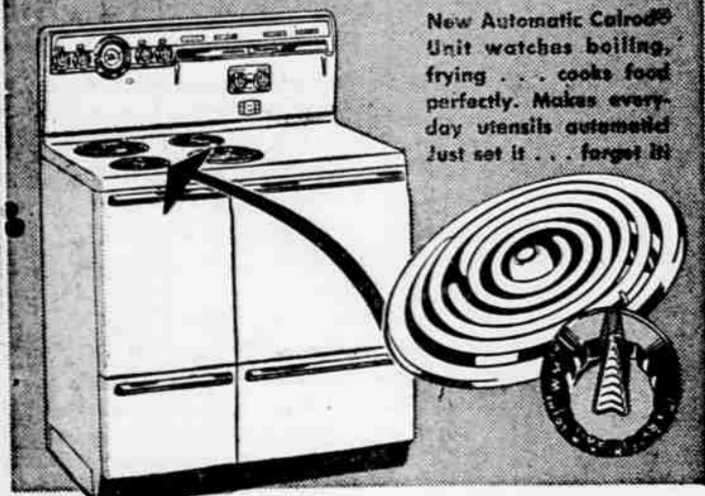

★ Modern Pushbutton Controls With Five Controlled Heats.

★ Focused Heat Broiler Gives You Charcoal-Type Broiling Results Every Time.

★ Safe, Fully-Enclosed Calrod Bake and Broil Units.

★ Most Models Available In Color At No Extra Cost.

**NOTHING DOWN
On Approved Credit**

G-E AIRLINER SPECIAL

Model J405

NOW

\$279⁹⁵

\$13.81 Per Month

**HERE'S
DELUXE MODEL
TO FIT YOUR BUDGET**

There's Nothing Finer in Medium Priced Ranges than G-E's Big New Airliner — a Full 40-inch Width, PLUS Divided Surface Units for Extra Convenience in Top-of-the Range Cooking. The Oven Will Hold the Largest Turkey You'll Buy — Yet It's Practical for Every Day Cooking Too. G-E Focused Heat Broiler Saves Electricity.

**HERE'S THE BEAUTIFUL NEW
G-E TWO-OVEN**

LIBERATOR DELUXE AUTOMATIC RANGE!

New Automatic Calrod® Unit watches boiling, frying . . . cooks food perfectly. Makes every-day utensils automatic! Just set it . . . forget it!

TWO-OVEN RANGE
Bake and Broil at the Same Time!
Convenience, Flexibility, plus Big CAPACITY!

- Big Master Oven—Holds king-size meal for 24 persons, or biggest turkey you can buy!
- Two-Shelf Companion Oven—It's a complete oven in itself. Ideal for every-day family meals.
- "Starlight Grey" Oven Interiors—Both ovens feature beautiful new light grey porcelain enamel finish. Makes oven easier to see into—easier to use—easier to clean.
- Pushbutton Controls with Tel-A-Cook Lights
- Electric Minute Timer
- "Focused Heat" Broilers
- Big, Roomy Storage Drawers
- Automatic Oven Timer
- Calrod Bake Units
- Automatic Oven Flood Lamps
- Hi-Speed Calrod Surface Units—one EXTRA HI-SPEED.