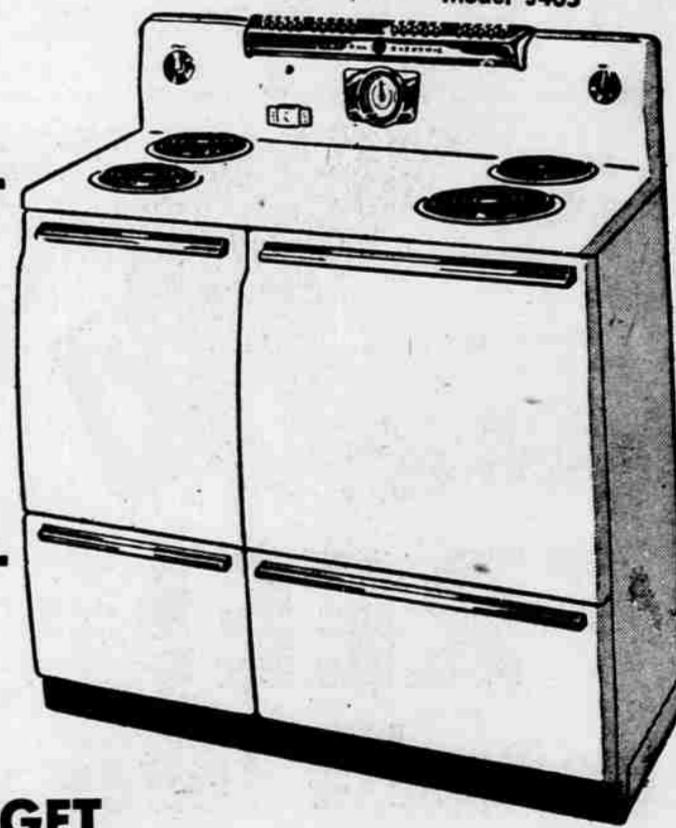

**NOTHING DOWN
On Approved Credit**

G-E AIRLINER SPECIAL

Model J405

NOW

\$279⁹⁵

\$13.81 Per Month

**HERE'S
DELUXE MODEL
TO FIT YOUR BUDGET**

There's Nothing Finer in Medium Priced Ranges than G-E's Big New Airliner — a Full 40-inch Width, PLUS Divided Surface Units for Extra Convenience in Top-of-the Range Cooking. The Oven Will Hold the Largest Turkey You'll Buy — Yet It's Practical for Every Day Cooking Too. G-E Focused Heat Broiler Saves Electricity.

TWO-OVEN RANGE
Bake and Broil at the Same Time!
Convenience, Flexibility, plus Big CAPACITY!

- Big Master Oven—Holds king-size meal for 24 persons, or biggest turkey you can buy!
- Two-Shelf Companion Oven—It's a complete oven in itself. Ideal for every-day family meals.
- "Starlight Grey" Oven Interiors—Both ovens feature beautiful new light grey porcelain enamel finish. Makes oven easier to see into—easier to use—easier to clean.
- Pushbutton Controls with Tel-A-Cook Lights
- Electric Minute Timer
- "Focused Heat" Broilers
- Big, Roomy Storage Drawers
- Automatic Oven Timer
- Calrod Bake Units
- Automatic Oven Flood Lamps
- Hi-Speed Calrod Surface Units—one EXTRA HI-SPEED.

\$229⁹⁵
\$11.35 PER MONTH

**PUSHBUTTON
AUTOMATIC**

Model J367

- Big Storage Drawers
- Oven Timer Watches Meals
- Hi-Speed Calrod Surface Units
- Big Master Oven. Each Oven shelf will hold 4-8" cake tins
- A Most for your Money Buy