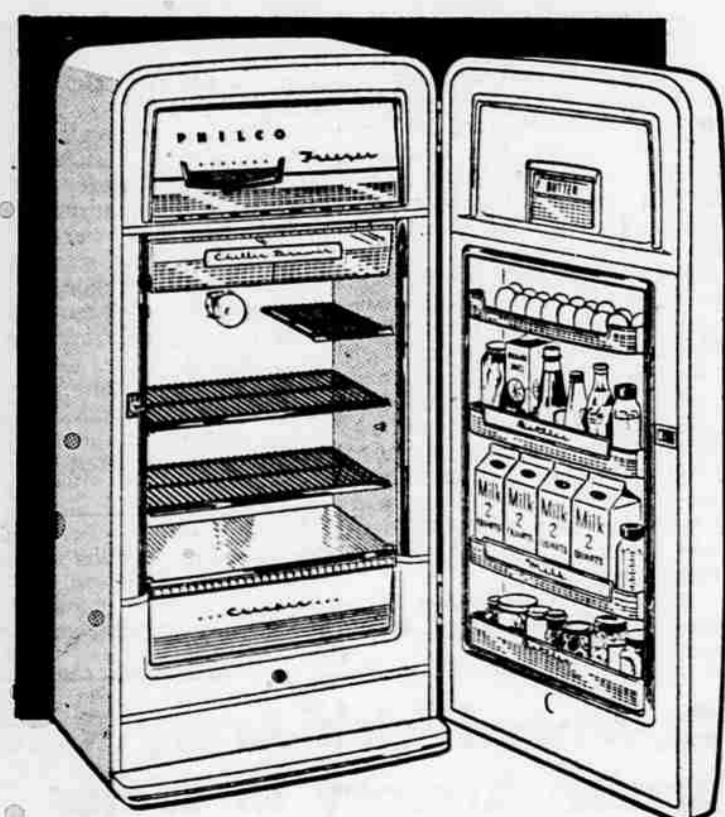

1:30 p.m.—Butte Falls Federation Garden club, home of Mrs. Clyde Moore.

NEWLYWEDS DIE

Tokyo—(U.P.)—Factory worker Sadao Sato and his bride of three days threw themselves to their death from a moving train southwest of Tokyo Thursday night. Police said they found a note in Sato's pocket which said he loved his wife's sister.

2 to 5:30 p.m.—Presbyterian Women's association, silver tea, Mrs. Bert B. Lowry, Fern Valley rd.

Funeral Designs
by dorothy ginn
Ginn's
FLOWERS
FLORIST • GIFTS
26 S. CENTRAL • PH. 3173

WANTED

Experienced Watchmaker and Diamond and Watch Salesman

For Weisfield's Credit Jewelers. Opening in near future. Apply by letter only. Appointments will be made. All applications will be confidential.

Write Box 4403, Mail Tribune

LOCKER BEEF

YOUNG AND TENDER

Only 35c lb.—Cut and Wrapped
Free Delivery Within City Limits
Phone 3-9108—Ask for Loyd

NOW! WHILE WE ARE IN OUR TEMPORARY LOCATION WE CAN

Offer You . . .

- Lowest Prices
- Biggest Trade-Ins

Plus QUALITY Only Philco Can Give You!

PHILCO
25.6 CU. FT. **FREEZER**
Reg. $699.95 **Now $549.95**
YOU SAVE $150.00
Buy From Our Complete Selection
8-12-14-18-19-25 Cu. Ft. Models

Huge 25.6 Cu. Ft. Upright Farm Freezer!
PHILCO V-2545: Holds 900 lbs. of frozen foods. Sharp freeze in large quantities on spacious refrigerated shelves. Cold control with settings for "sharp freeze" and "zero storage". Audible Alarm.

PHILCO Refrigerator

10.1 cu. ft.

$199.95
ONLY

REG. $269.95 VALUE

You Must See This Value To Believe It!

10.1 Cu. Ft. Capacity plus New Luxury Features!
PHILCO 1054: New Double Depth Storage Door has more shelves; every one double depth. Twice as useful. One shelf alone holds four 1/2 gallon cartons of milk. Approved Butter Keeper. Full-Width Freezer. Chiller Drawer. Full-Width Crisper. Chrome Shelf Fronts. Huge 16.4 cu. ft. really useful shelf space. Key Largo color styling.