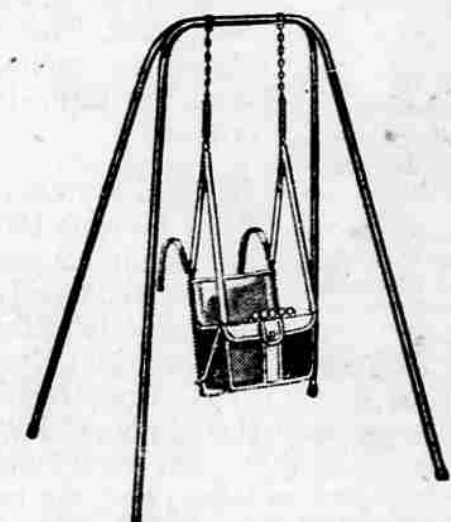

SWING, STAND, AUTO SEAT

Reg. 7.95 6.88 Folds compactly

Use indoors or out — sale-priced Swing and Stand detaches — use swing as auto seat. Swing is suspended by strong webbing straps and coil springs. Gray enameled tubular steel stand.