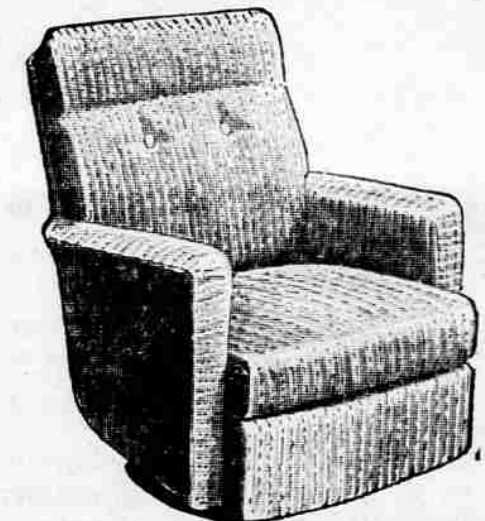

LARGE SIZE SWIVEL ROCKER

Reg. 59.95 49.88 10% down, Terms

Rocks and swivels full circle—assures complete freedom of movement. Coil springs in seat and back, plus rubberized hair and cotton padding for comfort. Tweed cover with metallic thread; color choice.