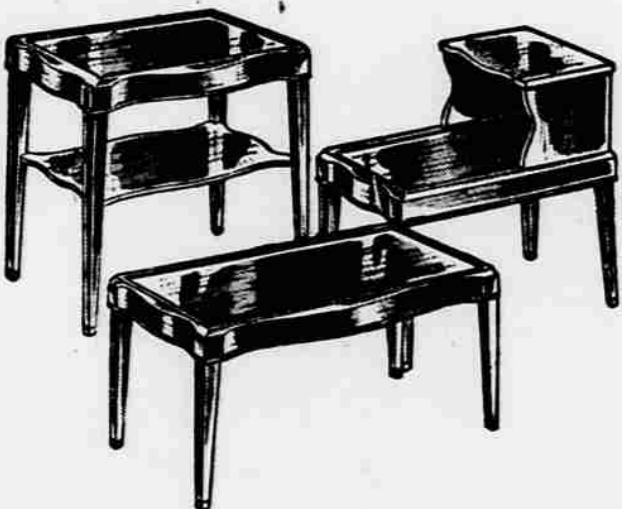

"PLAYTEX" PILLOW
REGULAR 5.95

4.95

Nationally known "Playtex" — made of pure foam rubber. Extra buoyant support. Cotton cover, zip'r. 17x26x5".

SALE — "STROLLEE BABE"
STROLLER-WALKER

12.88

Easy to open, easy to close. Light chromed steel frame. Swivel front wheels. Use as stroller or walker.

REG. 7.95 SWING,
STAND, AUTO SEAT

6.88

Use indoors or out. Use swing as auto seat. Strong tubular steel stand, webbing straps, and coil springs.

TRAINING SEAT
REGULAR 2.98

2.38

Plastic Training Seat moulded to baby's contours. Use on any adult fixture. Built-in deflector, safety strap.

LARGE OCCASIONAL TABLES

Sale-priced **18.88** Each

Choose Cocktail, End, Step Tables at this low Sale price. Smooth modern styling with genuine 5-ply mahogany veneer tops. Semi-gloss mahogany finish. Legs have antique brass ferrules.

199.88
10% down on Terms

Nylon Frieze Tweed Cover; Moulded Foam Rubber Cushions

EQUALS SETS AT \$40—\$50 MORE!

Your choice of 2-pc. Suite or pair of smart Sectional Sofas at one of Wards lowest sale prices. Get the utmost in comfort and relaxation as you sink into full moulded foam rubber cushions over