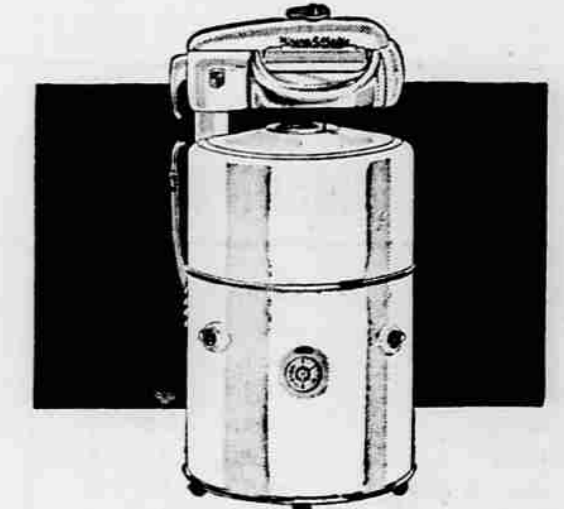

REG. 149.95 M-W SUPREME

$5 down **128.88** Terms

8-9 lb. cap. Washer has automatic shut-off timer —controls washing action from one to fifteen minutes. Wring-A-Matic Wringer—just a slight pull stops wringer. Ask for free home demonstration.

USE WARDS MONTHLY PAYMENT PLAN TO BUY NOW—SAVE AT WARDS SALE PRICES