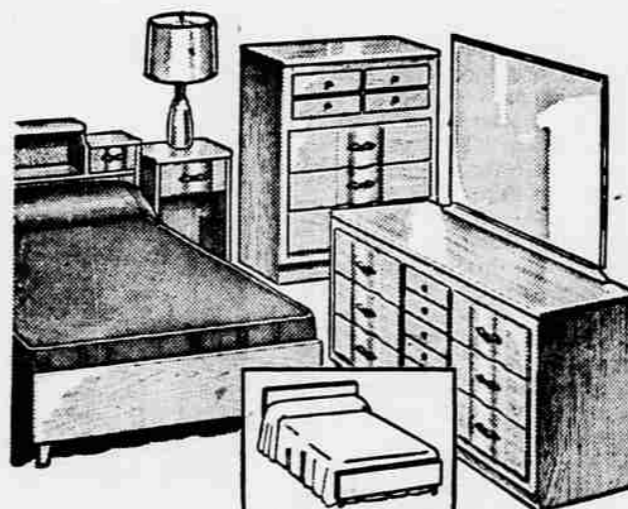

REG. 209.95 — 2-PC. BEDROOM

Save $30 **179.88** $18.50 dn. terms

Two lovely pieces — Bookcase Bed, complete with footboard and rails, and 9-drawer Triple Dresser. Made of solid Ash rubbed to a gleaming finish. Amber tone. Plate Glass mirror. Panel Bed. . . 46.88