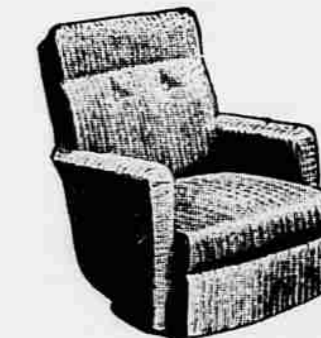

199.88
10% down on Terms

Nylon Frieze Tweed Cover; Moulded Foam Rubber Cushions

EQUALS SETS AT \$40—\$50 MORE!

Your choice of 2-pc. Suite or pair of smart Sectional Sofas at one of Wards lowest sale prices. Get the utmost in comfort and relaxation as you sink into full moulded foam rubber cushions over

137.88

Just \$5 down, on Terms. Aluminized tube. Rich sound. Lots of pull-in power. Mah. finished. Full year warranty.

SALE! REGULAR 14.50
COMPACT TABLE RADIO

12.88

Powerful for its size. Gives clear, rich tone. Built-in antenna. Brown plastic cabinet. AC or DC. Red, White, Green. 13.88

64.95 QUALITY
SWIVEL ROCKER

49.88

10% down, on Terms. Rocks, swivels full circle. High back for comfort. Coil spring seat, back. Modern tweed fabric.

USUALLY SELL FOR 2.59 - 2.98

Cafe sets **1.88** with valance