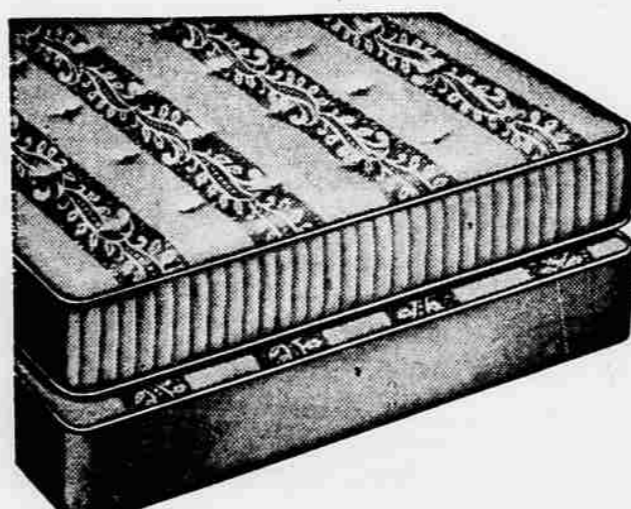

SALE—REG. 1.95
PLUSH-PILE RUGS

1.44

Save over 26% now on 24x36" size. Excellent quality preshrunk cotton —attractively fringed. Choice of 9 smart colors.

89c HEAVY
WARDOLEUM

77¢ sq. yd.

Just \$9.24 covers a 9x12' floor with best-grade printed enamel made. Patterns for every room. 9 and 12' widths.

612-COIL MATTRESS, 59.50 QUALITY

Special purchase **34.88** \$4 dn. on Terms

612-coil Mattress equals quality of mattresses selling in other stores for 59.50. New gold and green rayon damask cover of beauty. Full insulation. Matching Box Spring 34.88, Sleep Set 68.88