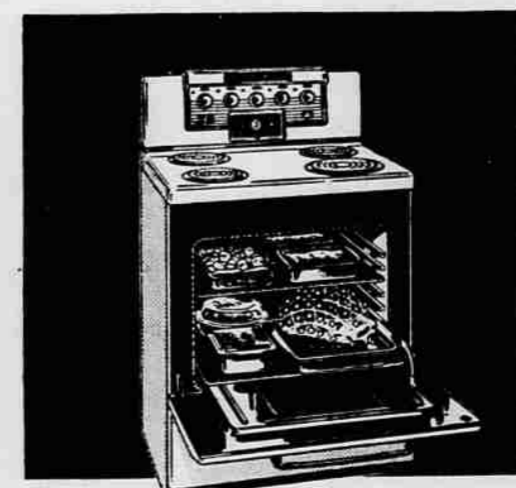

**NOW! BARBECUE! ROAST!**  
with self-basting  
**Rotary Roaster...**

Admiral Double Oven 40" Model 4EH15—Rotary Roaster, "Elevator" Broiler Rack, Automatic Timer Clock.

...right inside new "Dial Any Heat"

**Admiral** ELECTRIC RANGES

Admiral's Rotary Roaster makes meats tender beyond belief, juicier than you ever knew! Bastes as it roasts as it turns automatically...keeps natural juices rolling over the meat. King-Size!...holds a "company-size" ham, big roast, or fowl. Slides easily in and out of the oven for storage. This is one of many features that make

**OPENING SPECIAL**  
**ADMIRAL**

9.2 Cu. Ft.

**REFRIGERATOR**

REGULAR PRICE \$239<sup>95</sup>  
Now **\$199<sup>95</sup>**

TERMS AVAILABLE ON APPROVED CREDIT

**COUEY'S APPLIANCE STORE**

321 EAST 6th STREET — MEDFORD

OPEN UNTIL  
9 Wednesday  
Night

OPEN UNTIL  
9 Wednesday  
Night

Admiral 30" Deluxe Model 3EH14—Giant-size oven, yet fits smallest kitchens.

Admiral 40" Deluxe Model 4EH12—Deep Well Cooker, many other features!