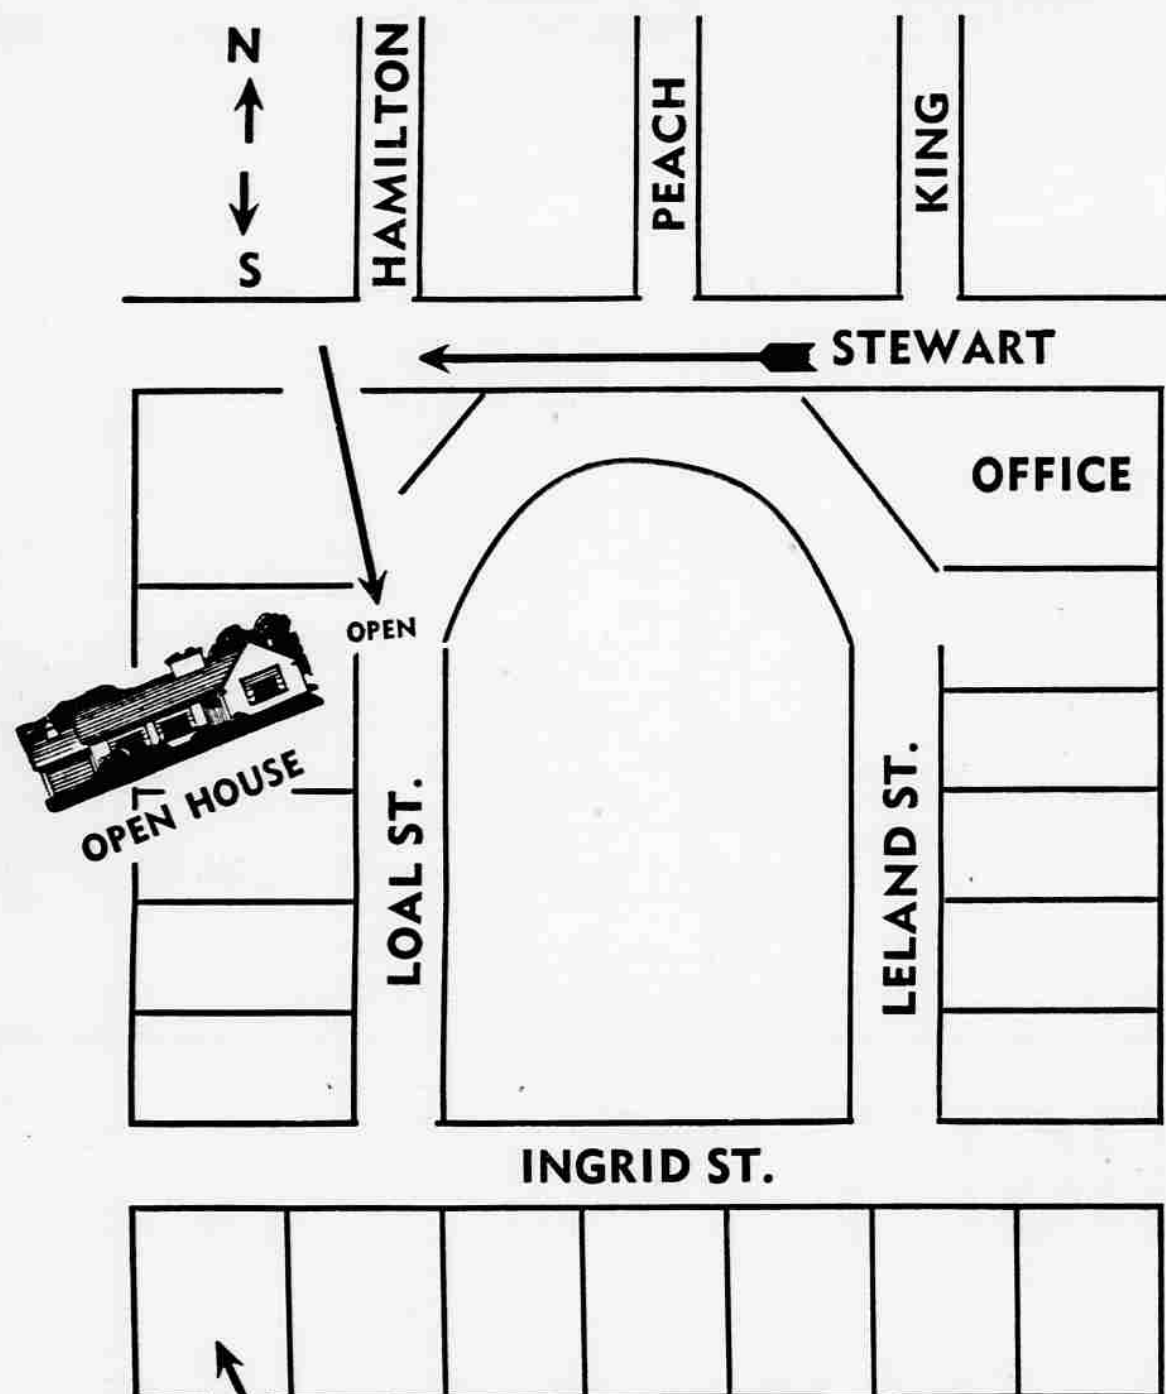

WILSON PARK OPEN HOUSE

ALL DAY 9 A.M. TO 9 P.M. SUNDAY

FROM
\$9,750

OUR
FIRST DELIVERY
SEE For Yourself
DON'T BUY
Until You Have Investigated

WILSON PARK!

BUILT TO F.H.A.
SPECIFICATIONS

5% DOWN

FIRST \$9,000.00 F.H.A.