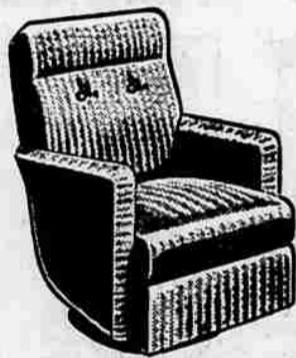

49.88
SWIVEL
ROCKER

Equals 64.95 rocker! Rocks and swivels all the way 'round. Deep comfort. Tweed cover.