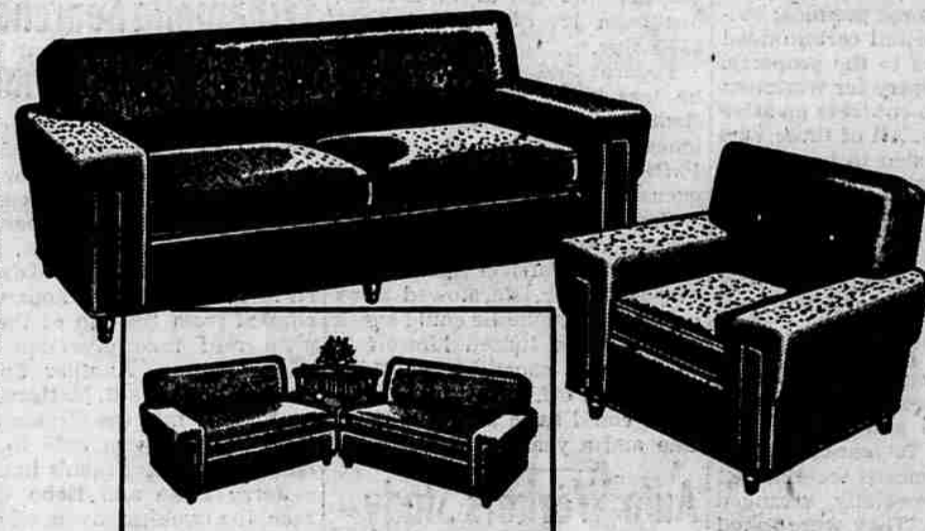

189.88 239.95 Value!

A ROOMFUL of solid Eastern Maple furniture. 8 quality pieces. You get: full size sofa bed, platform rocker, lounge chair, 2 end tables, cocktail table, and 2 lamps. Colonial tweed covers. 19.50 down on Terms.

18.88 Ea.
OCCASIONAL
TABLES

Reg. 21.95—Step, End, Cocktail Tables. Mahogany finish. 5-ply mahogany tops.

69.50
SIMMONS
"BEAUTYREST"

New "Beautyrest" by Simmons, floating action coils. 10 yr. guar. Mattress or Box Spring.

4.95
"PLAYTEX"
FOAM RUBBER

Reg. 5.95. Pure foam rubber. Big 17x26 inches. 5.95 Dacron Pillow, 20x26" . . . 4.88

99c Ea.
NYLON
PANELS

Sheer, window-flattering. 1.49 usually. Easy to launder, quick to dry. Size 42x81 inches.

YOUR CHOICE **199.88**

Same quality regularly \$45 more! 100% Foam Rubber cushions. 100% 2-Pc. Living Room Set or Pair of Sectional Sofas. Special Purchase. Nylon frieze covers. Colors. Modern styling. Only 20.50 down on Terms.