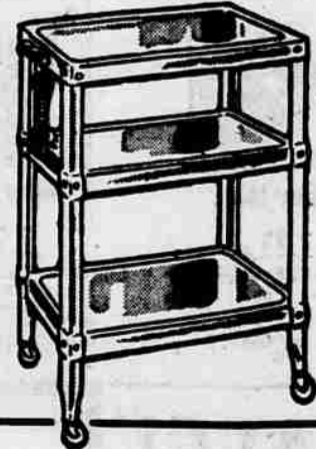

18.88 Ea.
OCCASIONAL
TABLES

Reg. 21.95—Step, End, Cocktail Tables. Mahogany finish. 5-ply mahogany tops.

69.50
SIMMONS
"BEAUTYREST"

New "Beautyrest" by Simmons, floating action coils. 10 yr. guar. Mattress or Box Spring.

4.95
"PLAYTEX"
FOAM RUBBER

Reg. 5.95. Pure foam rubber. Big 17x26 inches. 5.95 Dacron Pillow, 20x26" . . . 4.88

99c Ea.
NYLON
PANELS

Sheer, window-flattering. 1.49 usually. Easy to launder, quick to dry. Size 42x81 inches.

YOUR CHOICE **199.88**

Same quality regularly \$45 more! 100% Foam Rubber cushions. 100% 2-Pc. Living Room Set or Pair of Sectional Sofas. Special Purchase. Nylon frieze covers. Colors. Modern styling. Only 20.50 down on Terms.

9.88
REGULAR
11.95!

Kitchen Stool. All-around usefulness. Bright chrome, plastic, deep padding. Folding steps.

5.88
SERVING
CART

Special Purchase Deluxe cart with 3-appliance outlet. 6' cord. Choice of attractive colors.