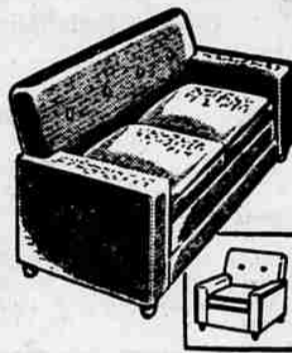

117 S. CENTRAL

Montgomery Ward

PHONE 2-6241

Home Furnishing

big dollar-savings for every room in your home

34.88 Ea.
EQUALS 59.50
MATTRESSES

612-coil Mattress. 80-coil Box Spring. Full or twin size. An outstanding value. \$7 down, on Terms.

94.88
EQUALS \$129
7-PC. SETS!

7-piece set. Huge 36x72" Table. 6 chairs with foam rubber seats. 9.50 down on Terms.

199.88
SLEEPER
LOUNGE

Foam rubber cushions. Modern style. 220-coil mattress. Lounge, matching chair — 259.88

189.88 239.95 Value!

A ROOMFUL of solid Eastern Maple furniture. 8 quality pieces. You get: full size sofa bed, platform rocker, lounge chair, 2 end tables, cocktail table, and 2 lamps. Colonial tweed covers. 19.50 down on Terms.