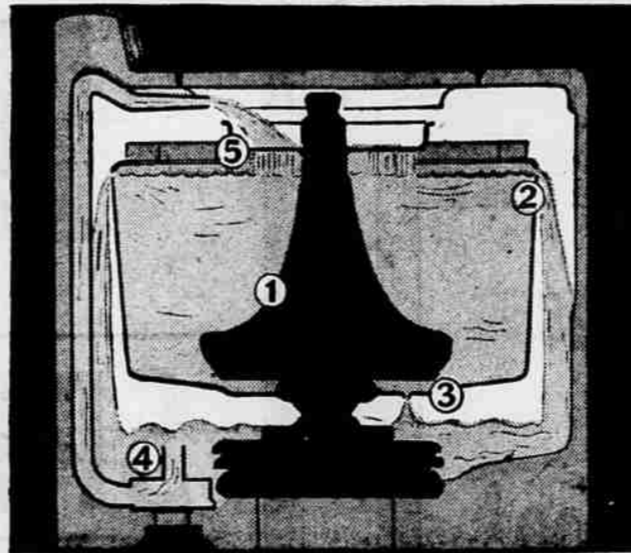

Five Year Protection Plan

One year written warranty against defective materials and workmanship on the entire washer. An additional four-year warranty applies to the Sealed-in Transmission Parts.

A Home Appliance Sports Service . . . Call KYJC 2-5277 for Late Sport Results.

AUTHORIZED DEALER
GENERAL ELECTRIC APPLIANCES

HOME APPLIANCE

PHONE 2-4585

**MAIN STORE
115 E. Main**

**BARGAIN STORE
303 S. Front**

PHONE 2-5595