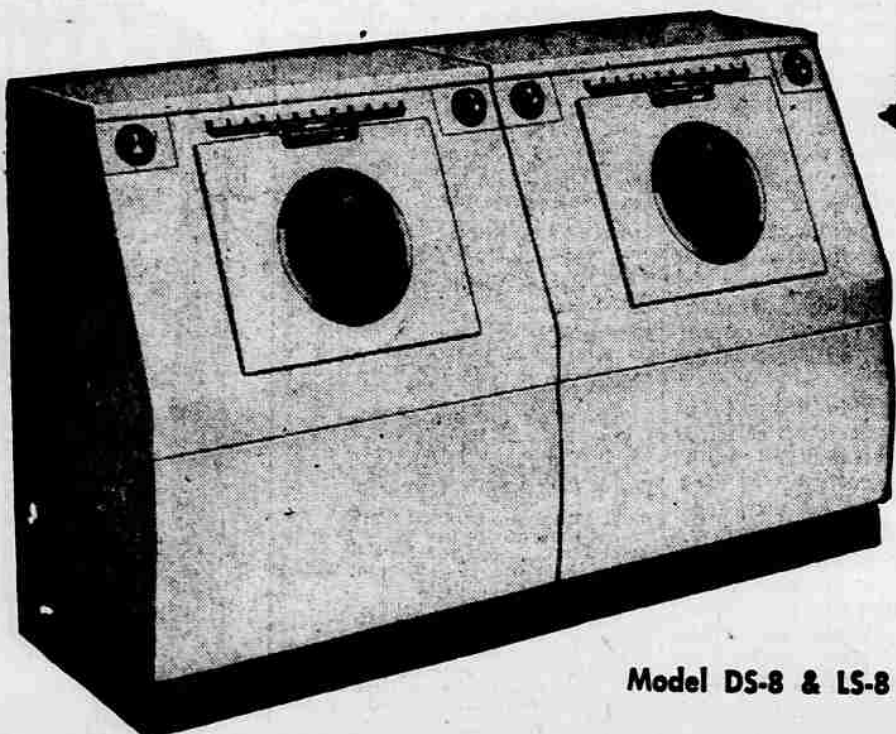

Model DS-8 & LS-8

SAVE! $102⁸²

LIMITED TIME - LIMITED QUANTITIES
Buy WESTINGHOUSE

DRYER NOW FOR ONLY $88⁸⁸

Here's How . . .

Buy Westinghouse Laundromat for $259.95 and Get Matching

TWIN DRYER $88⁸⁸
For Only . . . . .

* Westinghouse purchased commercially available machines and set them up in strict accordance with each manufacturer's instruction. The sand test described and shown in the above photographs was conducted and supervised by California Testing Laboratories, Inc., who certify to the authenticity of the photographs and test procedures. The laundering cycle was exactly as prescribed on the controls for each machine.
Only in the Westinghouse Laundromat was there no visible evidence of sand on the towels or in the washer tub at the end of the full washing and rinsing cycles. Virtually all of the sand placed on the towels in the two agitator type machines remained on the towels or in the tub at the end of the complete washing and rinsing cycles.
California Testing Laboratories, Inc.