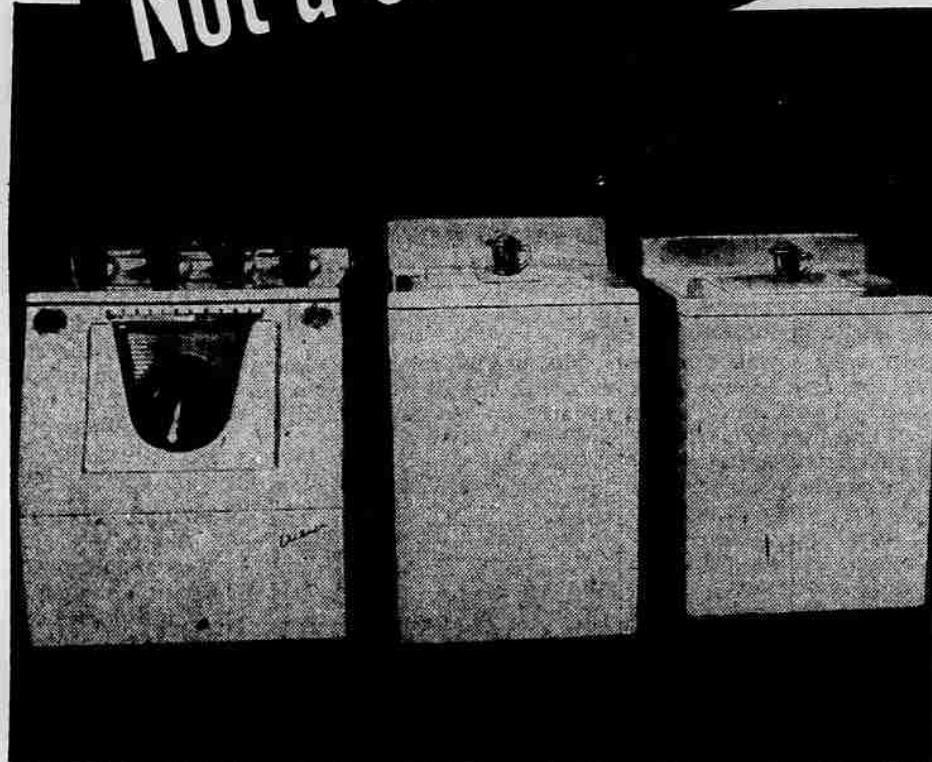

POSITIVE PROOF*

Westinghouse Laundromat Automatic Washer guarantees complete removal of all sand and dirt from clothes and Washer AUTOMATICALLY.

Actual test, under supervision of the California Testing Laboratories, Inc., used Westinghouse Laundromat (left above) and two well known automatic agitator washers. Seven heavy turkish towels were put in each machine. Also, 4 cups of sand were put in the Laundromat and only one cup in each of the other agitator machines.

The photo above shows that almost half a cup of sand remains in the bottom of this agitator washer tub, the remaining sand being embedded in the towels.

When towels were removed from this agitator washer, large deposits of sand were found in the folds of the towels, as show in above picture.

Photo above shows towels being removed from the Westinghouse Laundromat. There was no trace of sand on the towels or in the Laundromat tub.

Model DS-8 & LS-8

SAVE! \$102⁸²

LIMITED TIME - LIMITED QUANTITIES
Buy WESTINGHOUSE