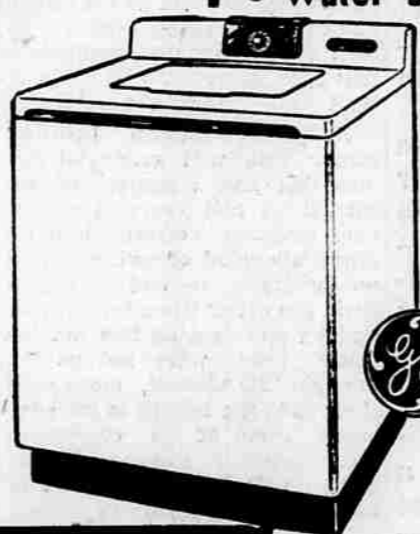

BIG CAPACITY FOR BIG MONDAY WASHES!
• Water Saver Control. At the touch of the new Water

Saver Button you save gallons of hot water washing small "in-between" loads.

Easy Budget Terms

G-E Automatic Washers can be purchased on convenient terms.

• Top Opening — The top opening lid is out of children's reach.

• Double-Coated Porcelain Surface — The cover and lid surfaces are finished in Porcelain Enamel for extra protection against rust, acid and alkali stains.

Five Year Protection Plan

One year written warranty against defective materials and workmanship on the entire washer. An additional four-year warranty applies to the Sealed-In Transmission Parts.

HOME APPLIANCE SPORT SERVICE . . . CALL RADIO KYJC AT 2-5277 FOR FISHING INFORMATION AND SPORT RESULTS