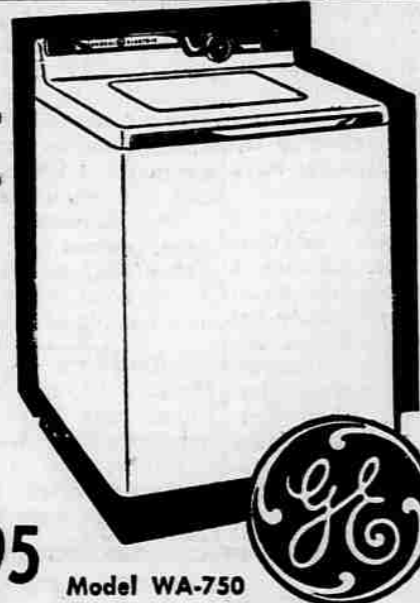

THIS IS G-E's TOP MODEL

- Filter-Flo Water Saver
- King-Size Clothes Capacity

$299⁹⁵

Model WA-750

Wash Water Is Circulated and Filtered 5 Times During the Wash Cycle