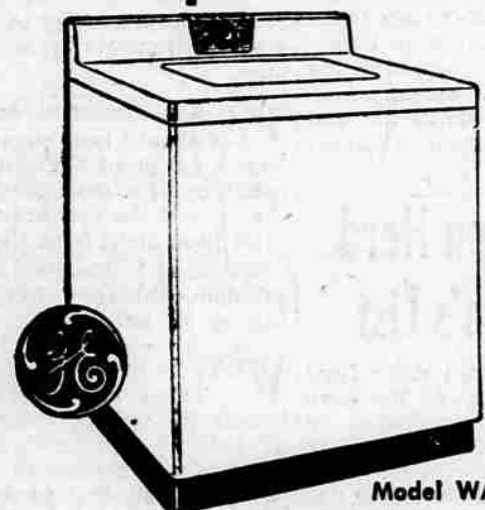

GENERAL ELECTRIC PRICES ARE LOWER THAN YOU THINK

FULLY AUTOMATIC -- KING-SIZE CAPACITY!
Over 50% More Clothes Capacity Than Many Other

Model WA-450

Automatic Washers — Washes 10-pound Loads of Normal Family Wash.

$169⁹⁵

A Mechanically good Automatic Washer at a Budget Price.

G-E activator washing action dips,

flexes and gently cleans your wash piece by piece, passing it through three zones of washing action — vigorous, medium and light. A Most for Your Money Washer!