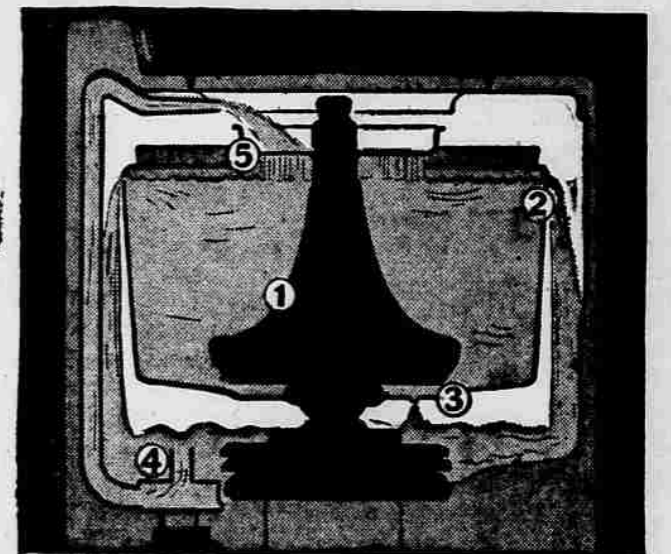

G-E FILTER-FLO AUTOMATIC WASHER CIRCULATES AND FILTERS WASH WATER...

5 TIMES

To Give You Cleaner Clothes

How the New G-E Filter-Flo System Works

This new General Electric washer circulates and filters the water at the rate of six gallons per minute... to give you whiter, brighter clothes.

As the Filter-Flo System circulates the water, sand, soap-scum, and lint are removed to let only cleansed sudsy water flow back into the washbasket.

Big capacity, too! This G-E has 50% more clothes capacity than many other automatics. You're not forever splitting a big wash into two separate loads. And the Water Saver Control lets you select any water level from 17 down to 11 gallons of water for small washes.

1. Dirt loosens as clothes are individually dipped, flexed, and cleansed by thorough G-E Activator Washing Action.
2. Floating lint and soap scum are carried away as washbasket continuously overflows into outer tub.
3. Heavy sand and silt are flushed out here.
4. Pump continuously forces water up and through filter and (5) back into washbasket.

The original tub of water is filtered clean five times during one wash cycle.

AUTOMATIC WASHER

TERMS? TRADE-INS? OF COURSE!

OTHER G-E AUTOMATIC
BIG-CAPACITY WASHERS
AS LOW AS $169.95

FILTER FLOW WASHER WA-750	$299⁹⁵	$29.95 down	24 Payments of	$13³²
DRYER TO MATCH DA-623	$229⁹⁵	$22.95 down	24 Payments of	$10²²
BOTH	$529⁹⁰	$52.90 down	30 Payments of	$19⁴⁸

(NOTHING DOWN ON APPROVED CREDIT)

YOU GET MORE
FOR YOUR
MONEY WHEN
YOU BUY
G-E APPLIANCES

USE OUR SPECIAL SPORT SERVICE
Call 2-5277, KYJC for Fishing Information
and Late Sport Results

$299⁹⁵

MODEL
WA-750