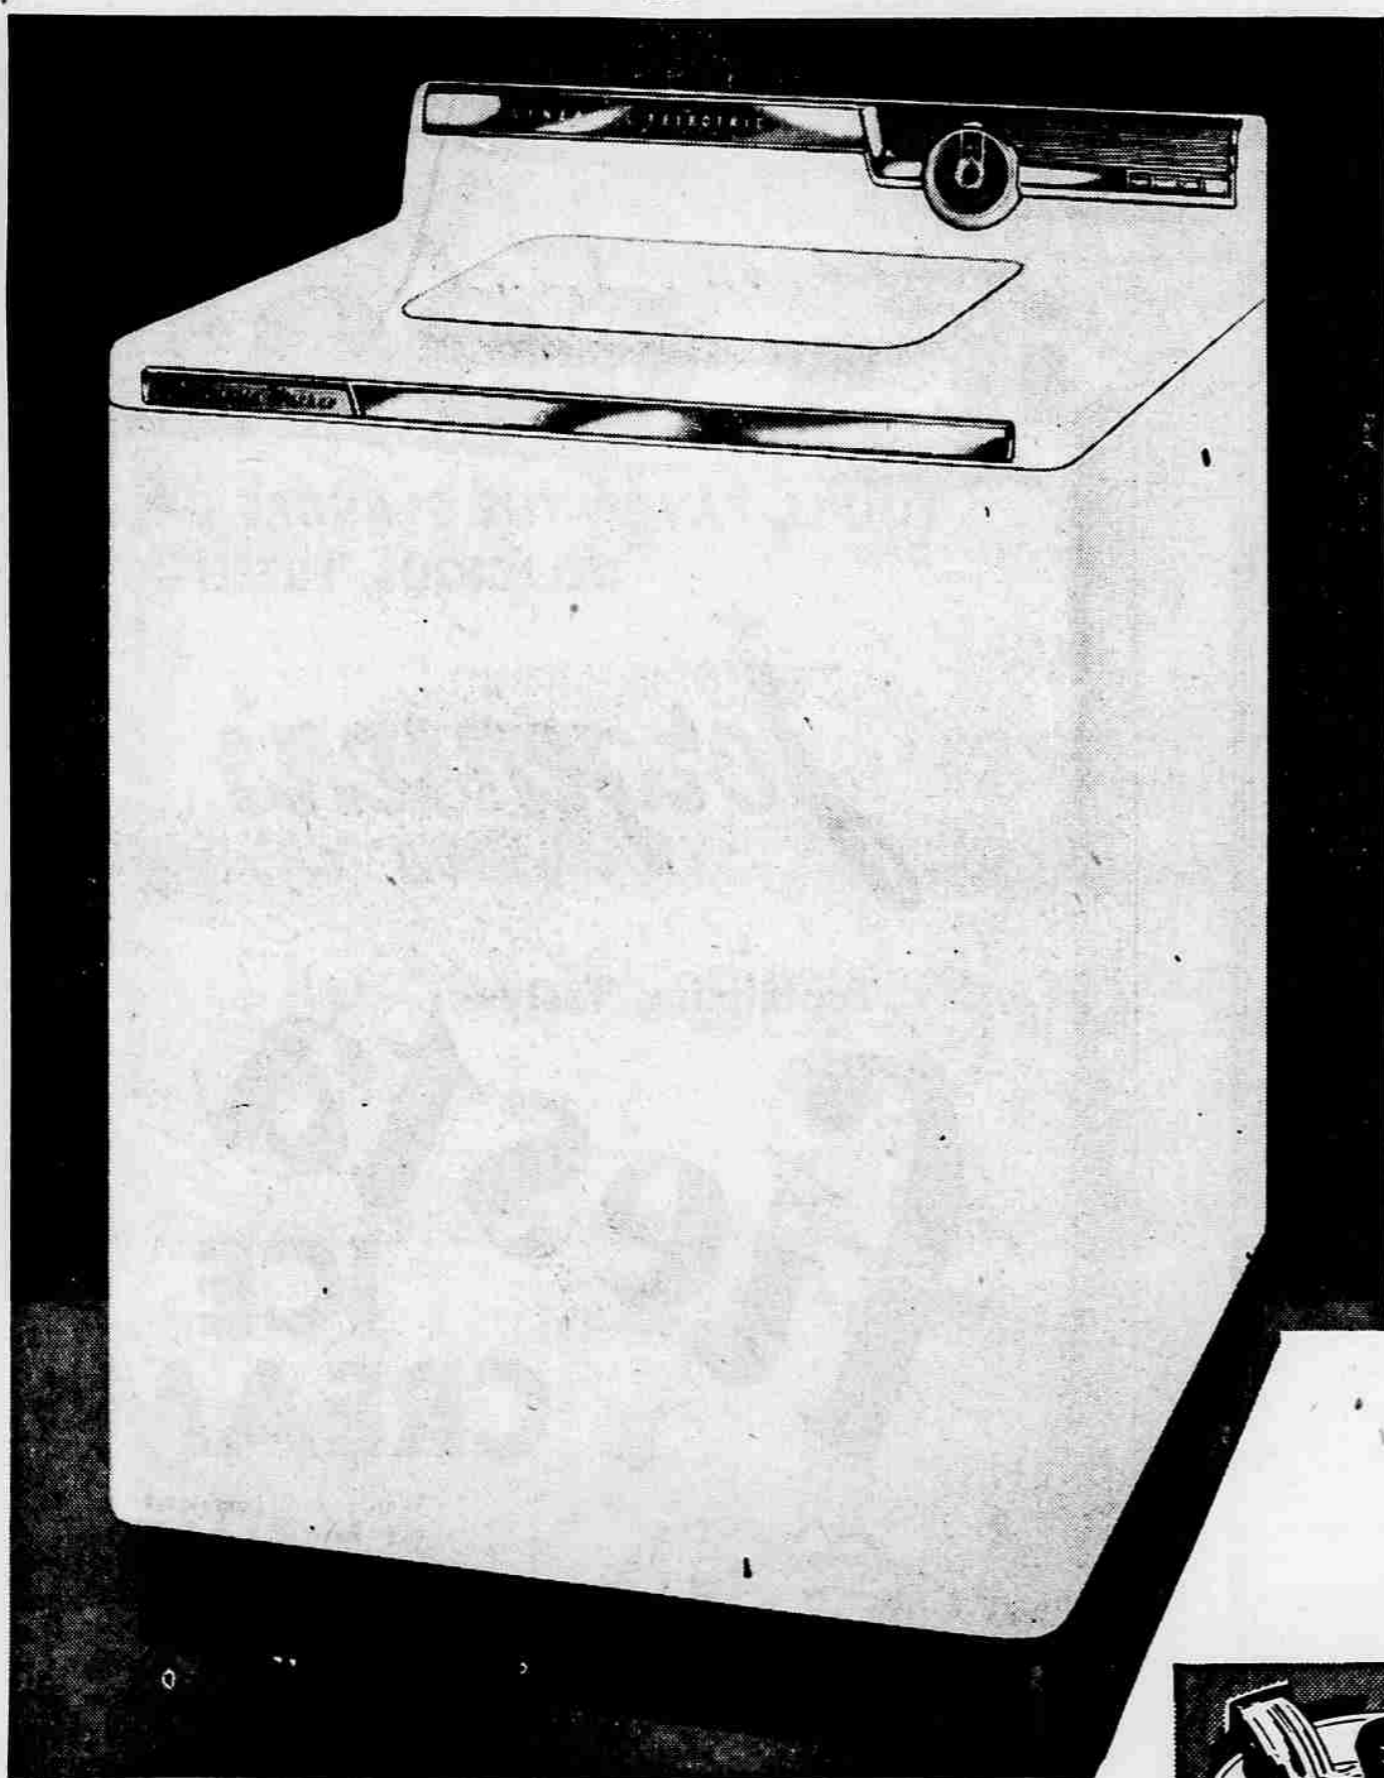

G-E FILTER-FLO AUTOMATIC WASHER CIRCULATES AND FILTERS WASH WATER...

5 TIMES

To Give You Cleaner Clothes

How the New G-E Filter-Flo System Works

This new General Electric washer circulates and filters the water at the rate of six gallons per minute... to give you whiter, brighter clothes.

As the Filter-Flo System circulates the water, sand, soap-scum, and lint are removed to let only cleansed sudsy water flow back into the washbasket.

Big capacity, too! This G-E has 50% more clothes capacity than many other automatics. You're not forever splitting a big wash into two separate loads. And the Water Saver Control lets you select any water level from 17 down to 11 gallons of water for small washes.

1. Dirt loosens as clothes are individually dipped, flexed, and cleansed by thorough G-E Activator Washing Action.
2. Floating lint and soap scum are carried away as washbasket continuously overflows into outer tub.
3. Heavy sand and silt are flushed out here.
4. Pump continuously forces water up and through filter and (5) back into washbasket.

The original tub of water is filtered clean five times during one wash cycle.

AUTOMATIC WASHER

TERMS? TRADE-INS? OF COURSE!

OTHER G-E AUTOMATIC
BIG-CAPACITY WASHERS
AS LOW AS $169.95

FILTER FLOW WASHER WA-750	$299⁹⁵	$29.95 down	24 Payments of	$13³²
DRYER TO MATCH DA-623	$229⁹⁵	$22.95 down	24 Payments of	$10²²
BOTH	$529⁹⁰	$52.90 down	30 Payments of	$19⁴⁸

(NOTHING DOWN ON APPROVED CREDIT)

YOU GET MORE
FOR YOUR
MONEY WHEN
YOU BUY
G-E APPLIANCES

USE OUR SPECIAL SPORT SERVICE
Call 2-5277, KYJC for Fishing Information
and Late Sport Results

$299⁹⁵

MODEL
WA-750