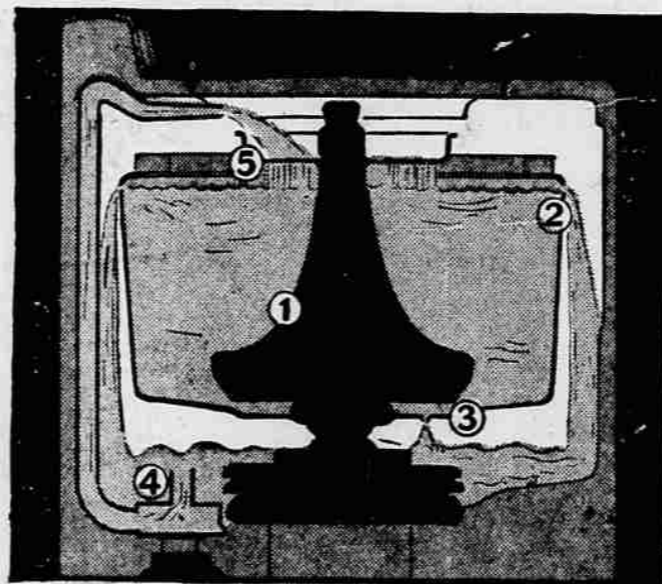

Recently the GENERAL ELECTRIC COMPANY reduced the price on this Washer from $339.95 to $299.95 . . . So NOW the BEST can be bought for LESS!

How the new G-E Filter-Flo system works . . .

This new General Electric washer circulates and filters the water at the rate of six gallons per minute . . . to give you whiter, brighter clothes.

As the Filter-Flo System circulates the water, sand, soap-scum, and lint are removed to let only cleansed sudsy water flow back into the washbasket.

Big capacity, too! This G-E has 50% more clothes capacity than many other automatics. You're not forever splitting a big wash into two separate loads. And the Water Saver Control lets you select any water level from 17 down to 11 gallons of water for small washes.

1. Dirt loosens as clothes are individually dipped, flexed, and cleansed by thorough G-E Activator Washing Action.
2. Floating lint and soap scum are carried away as washbasket continuously overflows into outer tub.
3. Heavy sand and silt are flushed out here.
4. Pump continuously forces water up and through filter and (5) back into washbasket.

The original tub of water is filtered clean five times during one wash cycle.

Automatic Washer With Filter Flow Washing System

SOMETHING NEW ON SPORTS—

Here's a new service of HOME APPLIANCE . . . Now you can get the latest sports information by calling KYJC 2-5277 anytime. Baseball scores, fight results, fishing information and road conditions and any latest sports development that you wish. This service has been set up by HOME APPLIANCE in cooperation with KYJC's Sportscaster Tom MacLeod. Remember, this service is for you . . . use it!

We think that the memory of Good Quality lingers on far longer than the memory of the Price that has been paid . . . We know that a LOW PRICE does not necessarily make a satisfactory purchase. It is a good transaction only if this LOW PRICE also gives you an item of the HIGHEST QUALITY delivered and backed up with the best possible EXTRA SERVICES.

It is our job and our intentions to bring to you the Best Possible Appliances (General Electric) at the LOWEST possible PRICES (the same low prices to everyone . . . and at the same time — we pledge ourselves to give you more than you expect in the way of EXTRA PERSONAL SERVICE!

TERMS? Of Course: On This Washer at . . $299.95
or Either of Our Other Washers at . . . . . $249.95 or $199.95

WE Will Provide the Terms That You Need or Want!

PHONE US
At
2-4585
or
2-9633
For A Chance
To Win a
Mobile Maid
DISHWASHER
On Mother's Day
Nothing To Buy
or Do.