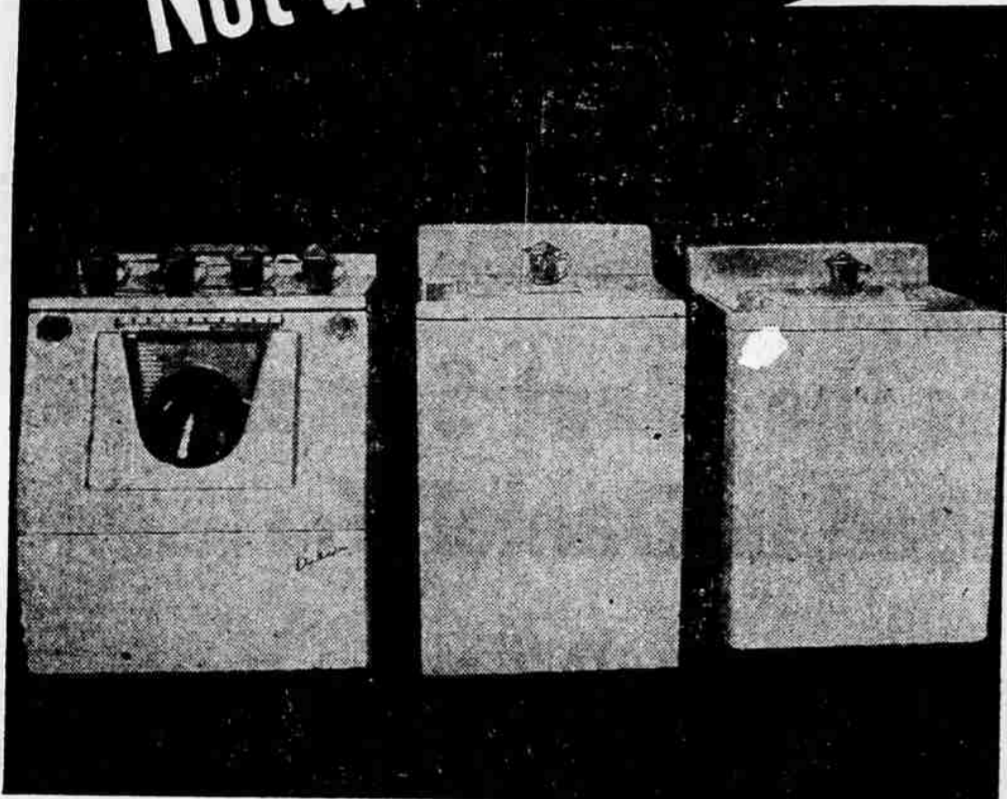

POSITIVE PROOF*

Westinghouse Laundromat Automatic Washer guarantees complete removal of all sand and dirt from clothes and Washer AUTOMATICALLY.

Actual test, under supervision of the California Testing Laboratories, Inc., used Westinghouse Laundromat (left above) and two well known automatic agitator washers. Seven heavy turkish towels were put in each machine. Also, 4 cups of sand were put in the Laundromat and only one cup in each of the other agitator machines.

The photo above shows that almost half a cup of sand remains in the bottom of this agitator washer tub, the remaining sand being embedded in the towels.

When towels were removed from this agitator washer, large deposits of sand were found in the folds of the towels, as show in above picture.

Photo above shows towels being removed from the Westinghouse Laundromat. There was no trace of sand on the towels or in the Laundromat tub.

- **ONLY** the famous Westinghouse agi-tumble principle of automatic washing positively assures you of
 - Sparkling clean clothes every time you wash;
 - Complete removal of all soil, including heavy dirt like sand, from clothes and washer *automatically*;
 - Water savings through automatic water control;
 - Soap or detergent savings through weigh-to-save door which shows weight of each load of clothes.