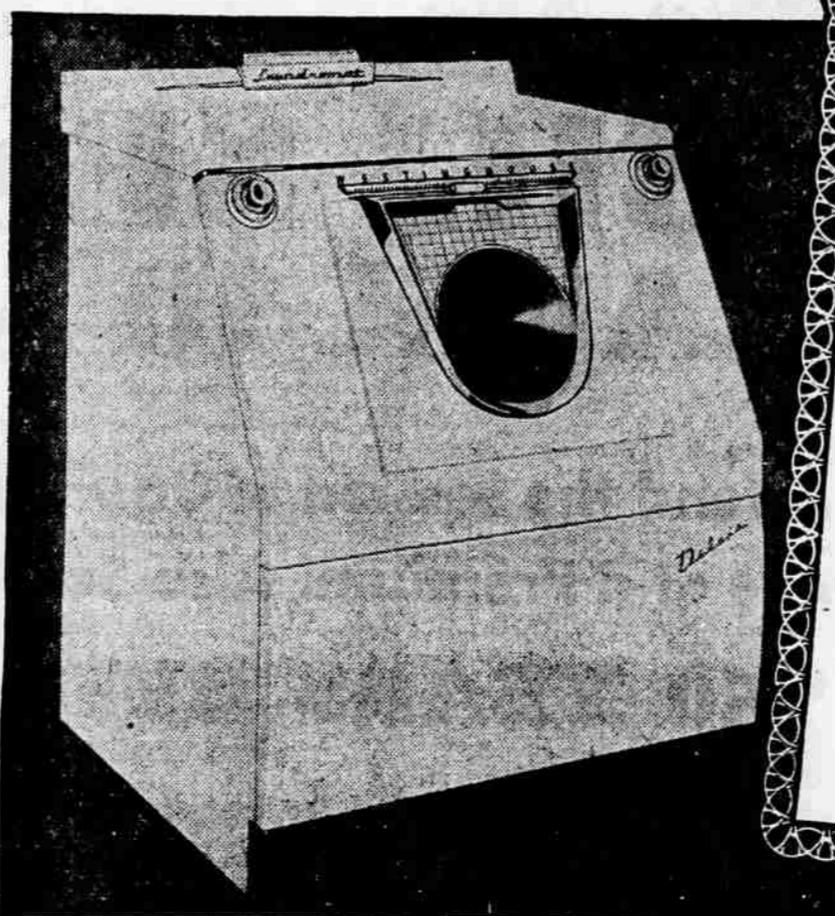

* Westinghouse purchased commercially available machines and set them up in strict accordance with each manufacturer's instruction. The sand test described and shown in the above photographs was conducted and supervised by California Testing Laboratories, Inc., who certify to the authenticity of the photographs and test procedures. The laundering cycle was exactly as prescribed on the controls for each machine.

Only in the Westinghouse Laundromat was there no visible evidence of sand on the towels or in the washer tub at the end of the full washing and rinsing cycles. Virtually all of the sand placed on the towels in the two agitator type machines remained on the towels or in the tub at the end of the complete washing and rinsing cycles.

California Testing Laboratories, Inc.