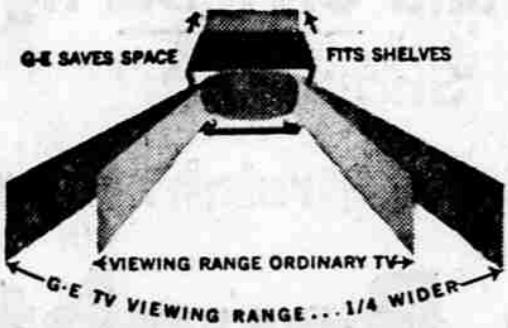

4 NEW G-E TV STARS!

FROM \$139⁹⁵

G-E SHELF-SIZE PACERS

• New shallower cabinets no deeper than a shelf! Picture out front for round-the-room viewing! Tuning knobs in front—handy, easy to read! Two-way interference protection! G-E Dynapower Speaker for finest tone even under humid conditions. Only G-E has them all. See—compare—at your G-E dealer's now.

*Prices include Federal Excise tax, one year warranty on picture tube and all parts.

Model 17T21. Full 17-inch table model with wide-angle picture, fits shelves!

Model 21C108, in blonde-oak finish.

Model 21C152. Blonde Lo-Boy, for modern settings with 21-in. picture.

Model 21C156. Low, wide and handsome! In genuine mahogany veneers

G-E NEW-LOOK LO-BOYS

Choose your new G-E Lo-Boy with the low, long look—or the new narrower look. Either way you have handsome TV for any wall space, any decor. All G-E Lo-Boys have picture near the floor for reading-angle viewing... the COMFORTABLE way to watch TV! Controls are on top for no-stoop, stand-up tuning. Dual speakers for room-deep sound with rich fidelity. G-E Aluminized Picture Tube for blacker blacks, whiter whites! See the new models—they're at your dealer's now. General Electric Co., Radio & TV Dept., Syracuse, N. Y.